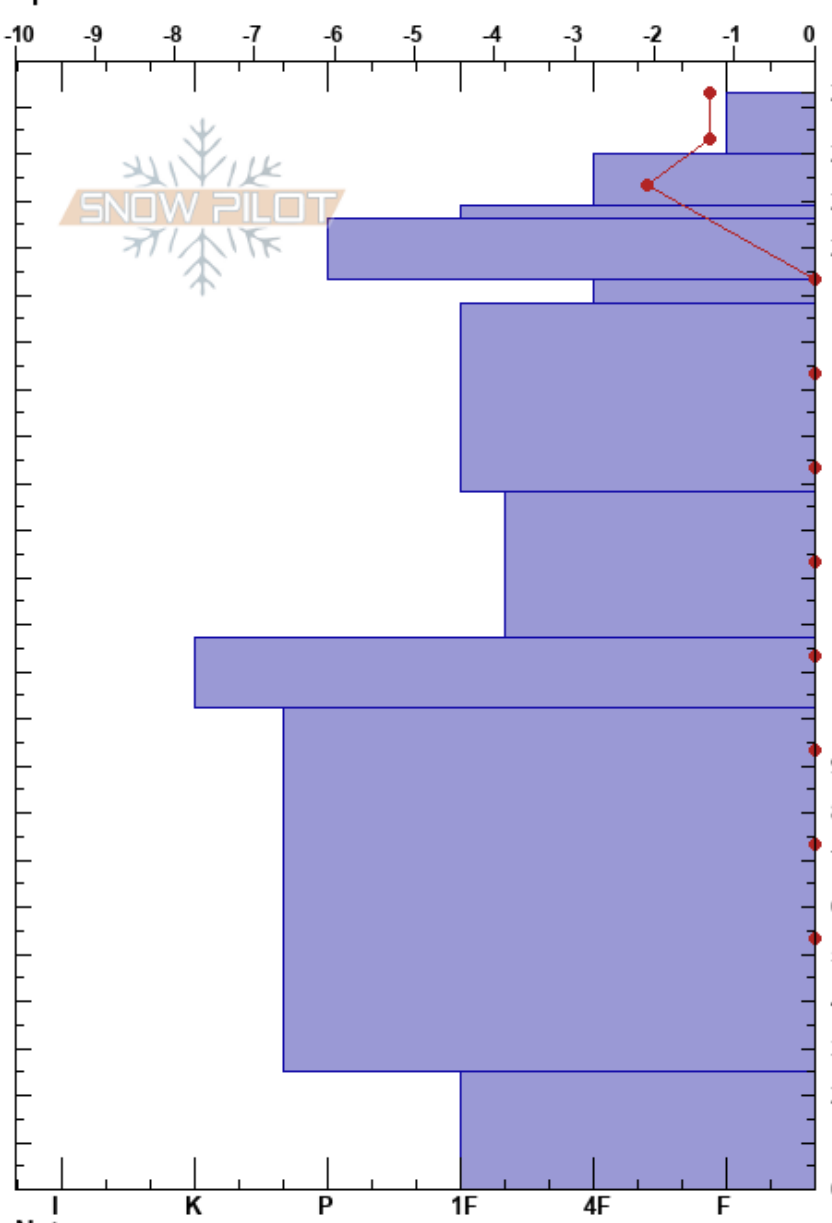

Chalet
 Bariloche Alrededores
 Argentina
 Elevation: 1776 m
 Aspect:
 Specifics:

Juan Pablo Lopez
 19/09/2023 - 15:00
 Co-ord:
 Slope Angle: 0°
 Wind Loading: no

Stability:
 Air Temperature: -2.8°C
 Sky Cover: FEW
 Precipitation: NO
 Wind: E Light Breeze

HS:233
 PF: 20
 233-220cm: Problematic layer

Form	Crystal		Moisture	ρ kg/m³	Stability tests & Layer comments
	Size				
∇	1.5				
⊠	0.5		D	160	
● (,')	0.5		D	310	
•	0.3		M		
⊕	2		W		
●	0.5		W		
⊕	2		W		
⊕	2.5		W		
=					
⊕	2		W		
⊕	2		W		