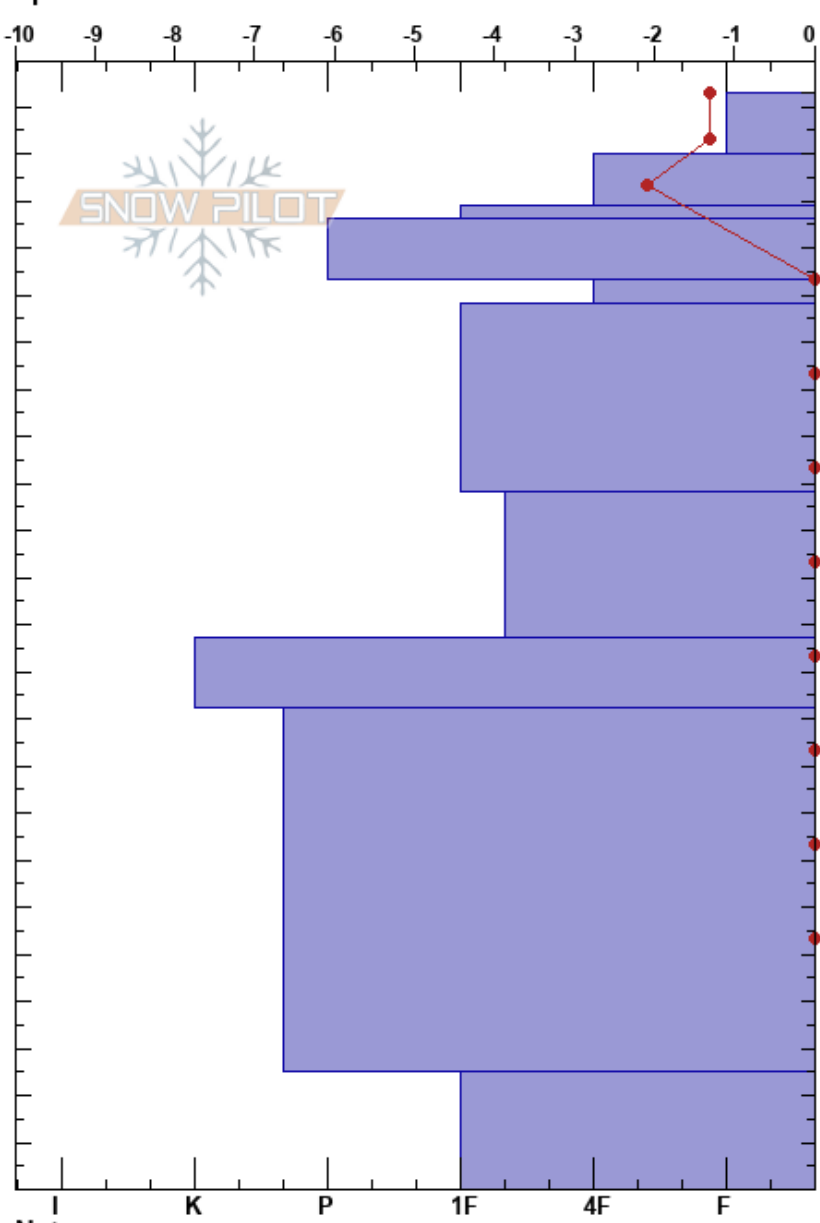

Chalet  
 Bariloche Alrededores  
 Argentina  
 Elevation: 1776 m  
 Aspect:  
 Specifics:

Juan Pablo Lopez  
 19/09/2023 - 15:00  
 Co-ord:  
 Slope Angle: 0°  
 Wind Loading: no

Stability:  
 Air Temperature: -2.8°C PF: 20 233-220cm: Problematic layer  
 Sky Cover: FEW  
 Precipitation: NO  
 Wind: E Light Breeze

Form	Crystal		Moisture	ρ kg/m³	Stability tests & Layer comments
	Size				
∇	1.5				
⊠	0.5		D	160	
● (,')	0.5		D	310	
•	0.3		M		
⊕	2		W		
●	0.5		W		
⊕	2		W		
⊕	2.5		W		
=					
⊕	2		W		
⊕	2		W		

Notes:

I K P 1F 4F F