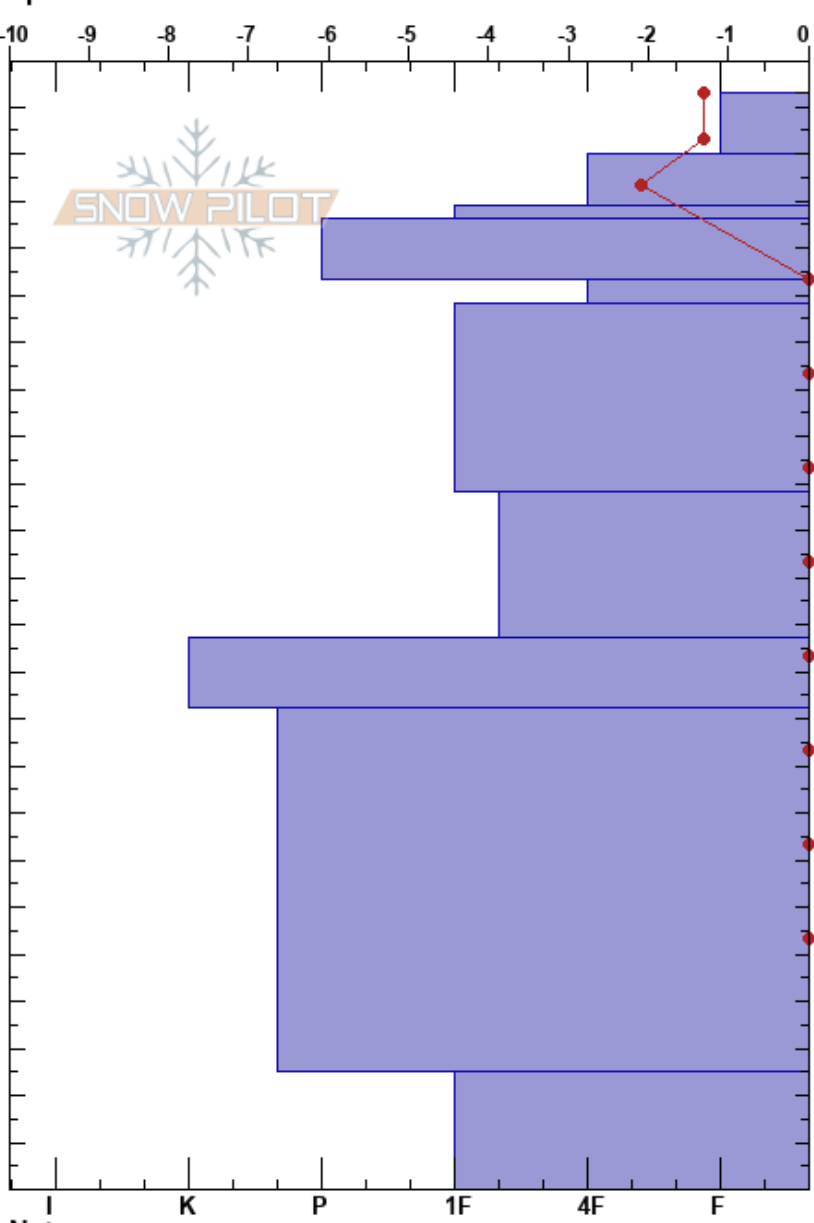

Chalet
 Bariloche Alrededores
 Argentina
 Elevation: 1776 m
 Aspect:
 Specifics:

Juan Pablo Lopez
 19/09/2023 - 15:00
 Co-ord:
 Slope Angle: 0°
 Wind Loading: no

Stability:
 Air Temperature: -2.8°C PF: 20 233-220cm: Problematic layer
 Sky Cover: FEW
 Precipitation: NO
 Wind: E Light Breeze

Form	Crystal		Moisture	ρ kg/m³	Stability tests & Layer comments
	Size				
∇	1.5				
⊠	0.5		D	160	
● (,')	0.5		D	310	
•	0.3		M		
⊕	2		W		
●	0.5		W		
⊕	2		W		
⊕	2.5		W		
=					
⊕	2		W		
⊕	2		W		

Notes: