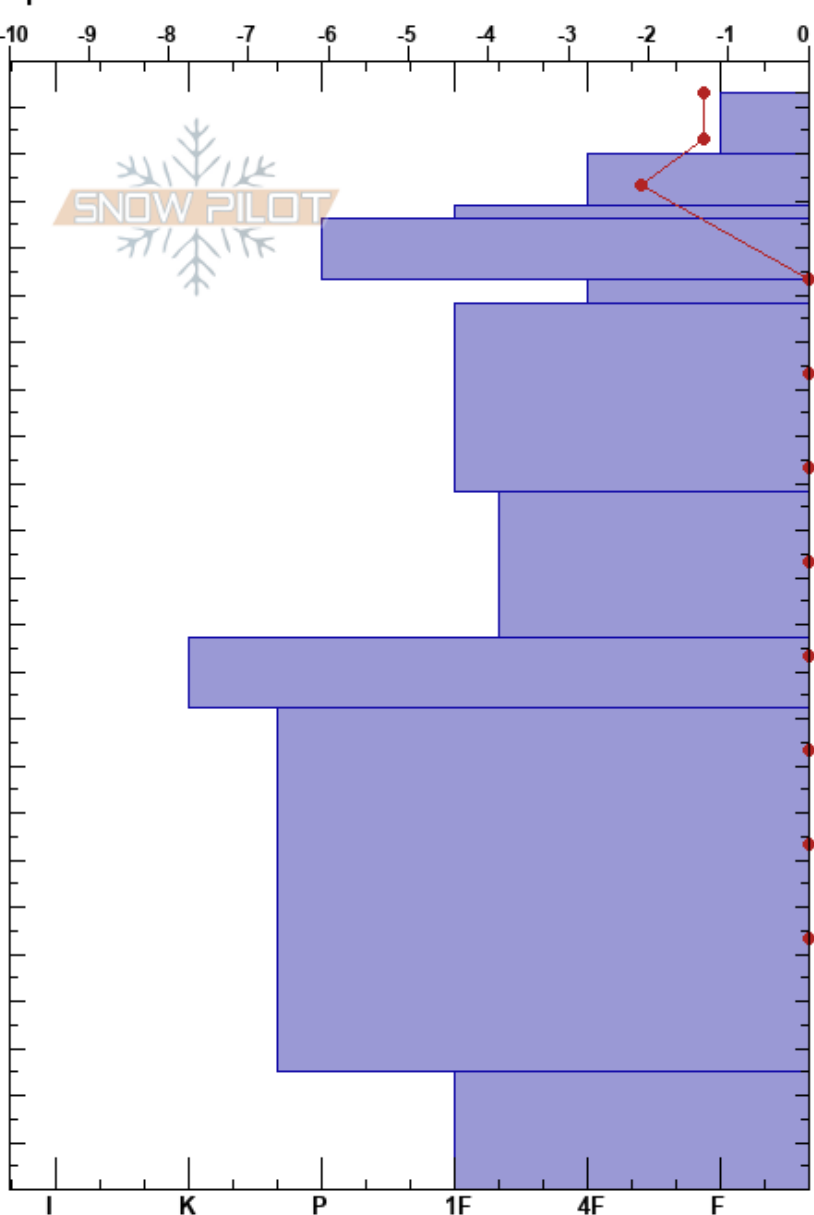

Chalet  
 Bariloche Alrededores  
 Argentina  
 Elevation: 1776 m  
 Aspect:  
 Specifics:

Juan Pablo Lopez  
 19/09/2023 - 15:00  
 Co-ord:  
 Slope Angle: 0°  
 Wind Loading: no

Stability:  
 Air Temperature: -2.8°C  
 Sky Cover: FEW  
 Precipitation: NO  
 Wind: E Light Breeze

HS:233  
 PF: 20  
 233-220cm: Problematic layer

Height (cm)	Crystal		Moisture	$\rho$ kg/m <sup>3</sup>	Stability tests & Layer comments
	Form	Size			
233	∇	1.5			
220	⊠	0.5	D	160	
210	• (,')	0.5	D	310	
200	•	0.3	M		
190	⊕	2	W		
180	•	0.5	W		
170	⊕	2	W		
150					
130	⊕	2.5	W		
110	=				
100					
70	⊕	2	W		
20	⊕	2	W		