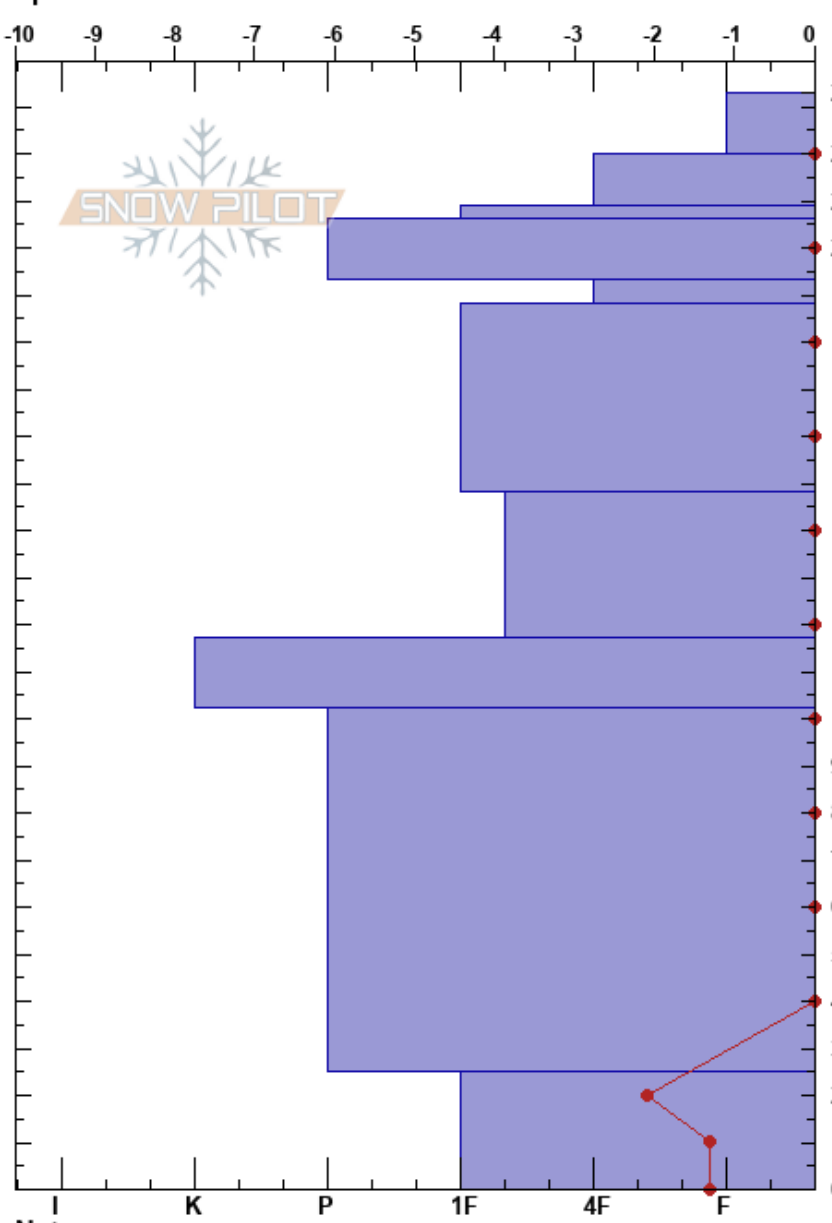

Chalet
 Bariloche Alrededores
 Argentina
 Elevation: 1776 m
 Aspect:
 Specifics:

Juan Pablo Lopez
 19/09/2023 - 15:00
 Co-ord: -41.50999S, -71.30868E
 Slope Angle: 0°
 Wind Loading: no

Stability:
 Air Temperature: -2.8°C PF: 20 233-220cm: Problematic layer
 Sky Cover: FEW
 Precipitation: NO
 Wind: E Light Breeze

Form	Crystal		Moisture	ρ kg/m ³	Stability tests & Layer comments
	Size				
∇	1.5				
⊠	0.5		D	160	
● (,')	0.5		D	310	
•	0.3		M		
⊕	2		W		
●	0.5		M		
⊕	2		W		
⊕	2.5		W		
=					
⊕	2		W		
⊕	2				

Notes: