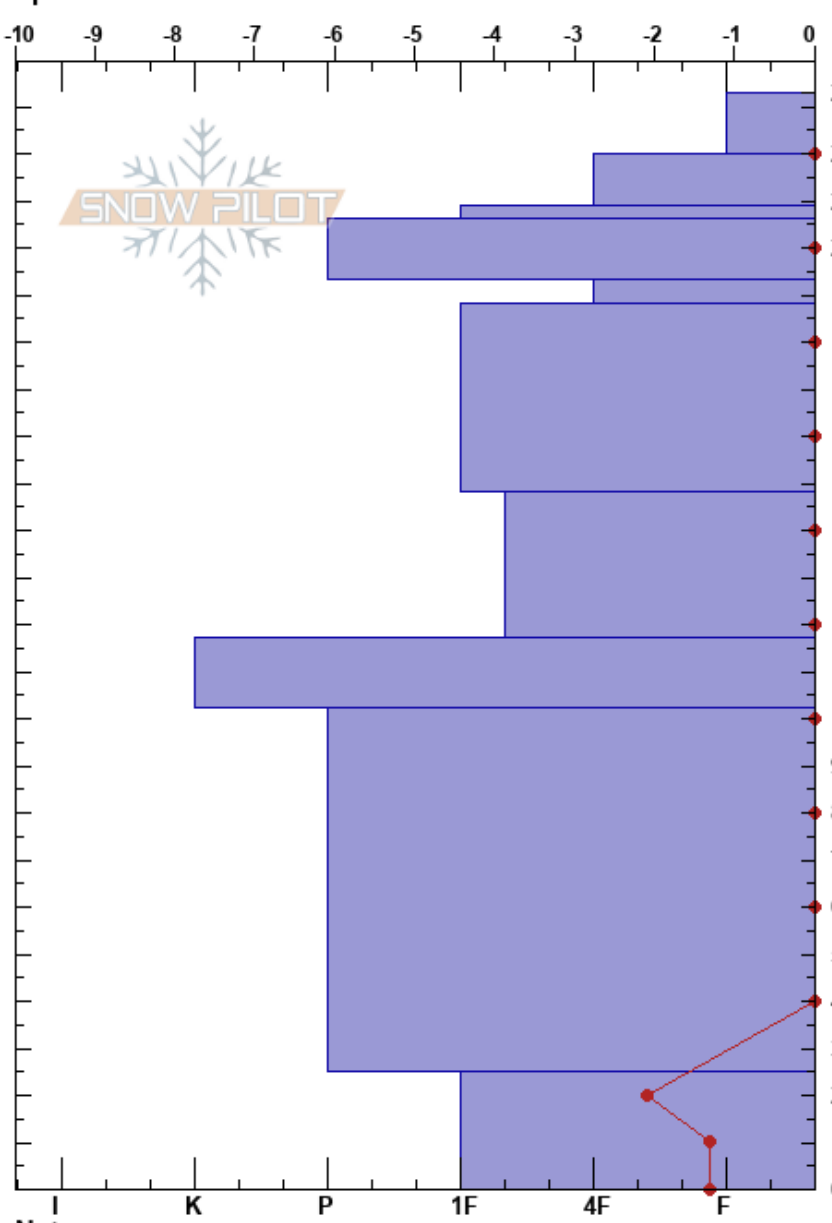

Chalet
 Bariloche Alrededores
 Argentina
 Elevation: 1776 m
 Aspect:
 Specifics:

Juan Pablo Lopez
 19/09/2023 - 15:00
 Co-ord: -41.50999S, -71.30868E
 Slope Angle: 0°
 Wind Loading: no

Stability:
 Air Temperature: -2.8°C PF: 20 233-220cm: Problematic layer
 Sky Cover: FEW
 Precipitation: NO
 Wind: E Light Breeze

Form	Crystal		Moisture	ρ kg/m ³	Stability tests & Layer comments
	Size				
∇	1.5				
☐	0.5		D	160	
● (,')	0.5		D	310	
•	0.3		M		
⊕	2		W		
●	0.5		M		
⊕	2		W		
⊕	2.5		W		
=					
⊕	2		W		
⊕	2				

Notes: