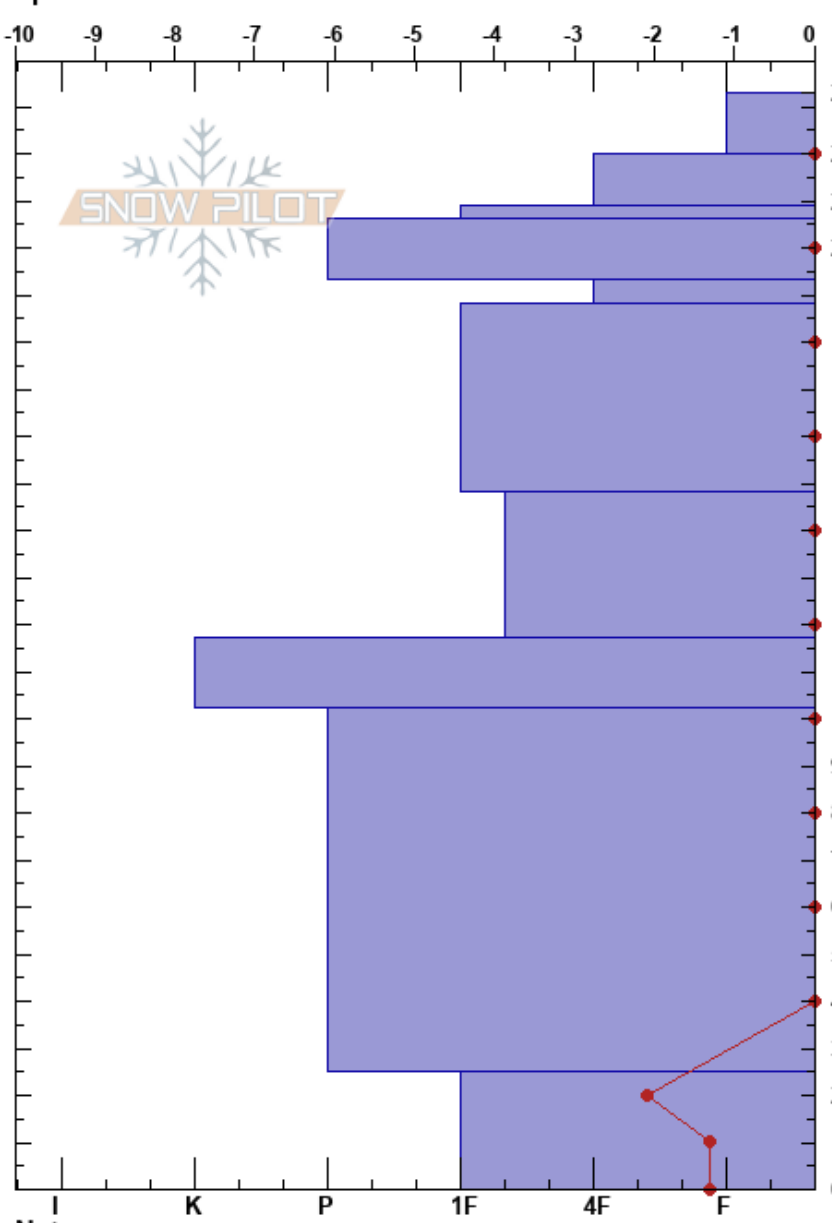

Chalet
 Bariloche Alrededores
 Argentina
 Elevation: 1776 m
 Aspect:
 Specifics:

Juan Pablo Lopez
 19/09/2023 - 15:00
 Co-ord: -41.50999S, -71.30868E
 Slope Angle: 0°
 Wind Loading: no

Stability:
 Air Temperature: -2.8°C PF: 20 233-220cm: Problematic layer
 Sky Cover: FEW
 Precipitation: NO
 Wind: E Light Breeze

Height (cm)	Crystal		Moisture	ρ kg/m ³	Stability tests & Layer comments
	Form	Size			
233	∇	1.5			
220	⊠	0.5	D	160	
210	● (,')	0.5	D	310	
200	•	0.3	M		
190	⊕	2	W		
180	●	0.5	M		
170					
160	⊕	2	W		
150					
140					
130	⊕	2.5	W		
120					
110	=				
100					
90					
80					
70					
60	⊕	2	W		
50					
40					
30					
20	⊕	2			
10					
0					