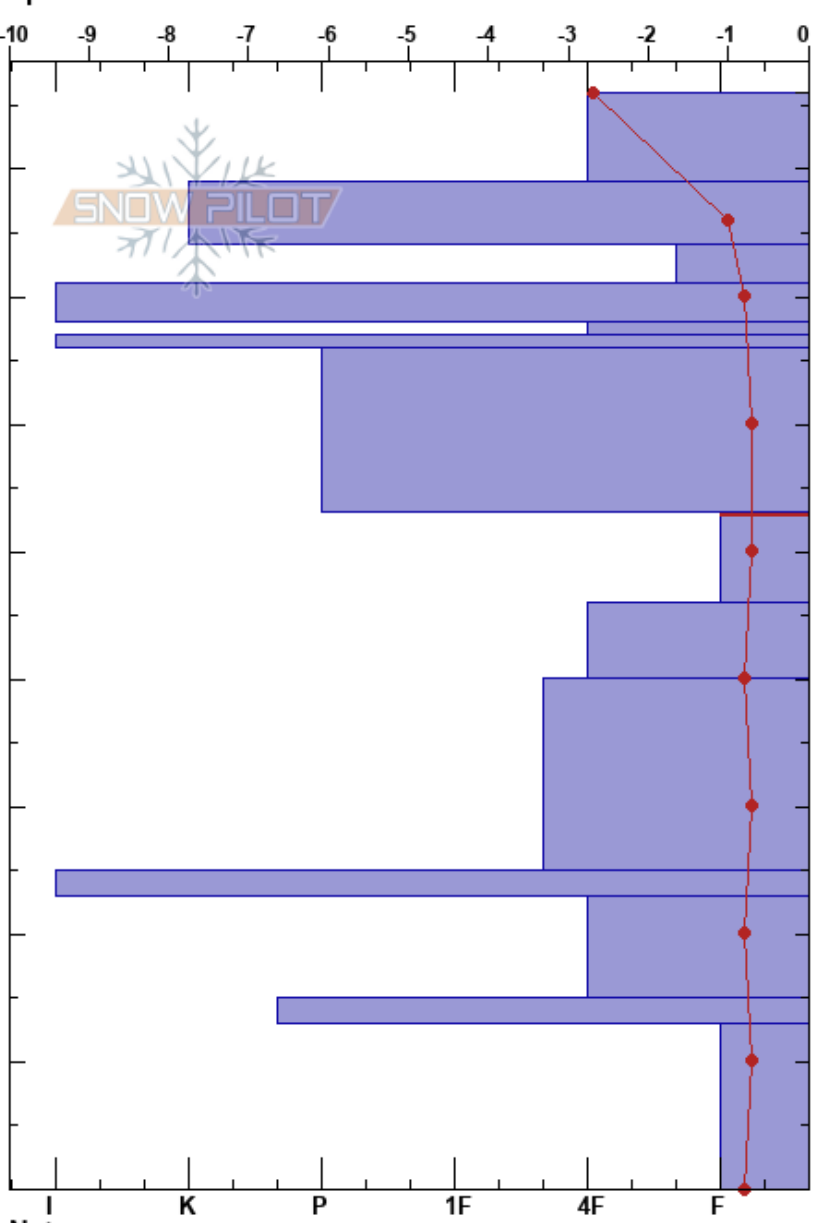

Fox Peak  
 Two Thumbs  
 New Zealand  
**Elevation:** 1713 m  
**Aspect:** SE  
**Specifics:**

brendan maggs  
 18/09/2023 - 13:40  
**Co-ord:** -43.84922N, 170.80341W  
**Slope Angle:** 20°  
**Wind Loading:**

**Stability:** **HS:**86  
**Air Temperature:** 1.7°C **PF:** 10 53-46cm: Problematic layer  
**Sky Cover:** FEW  
**Precipitation:** NO  
**Wind:** N Moderate

Form	Crystal		$\rho$ kg/m <sup>3</sup>	Stability tests & Layer comments
	Size	Moisture		
—	0.3			← ECTN7 @80cm PC ← CT7, PC @80cm
⊖	0.3			
=	0.5-0.1			
⊖				
⊖				
⊖	1-1.5			← ECTP22 @53cm ← CT14, SP @53cm x2 ← CT21, SP @53cm
⊖	1			
⊖	0.3			
■				
⊖	0.3			
⊖				
∧	2-3			