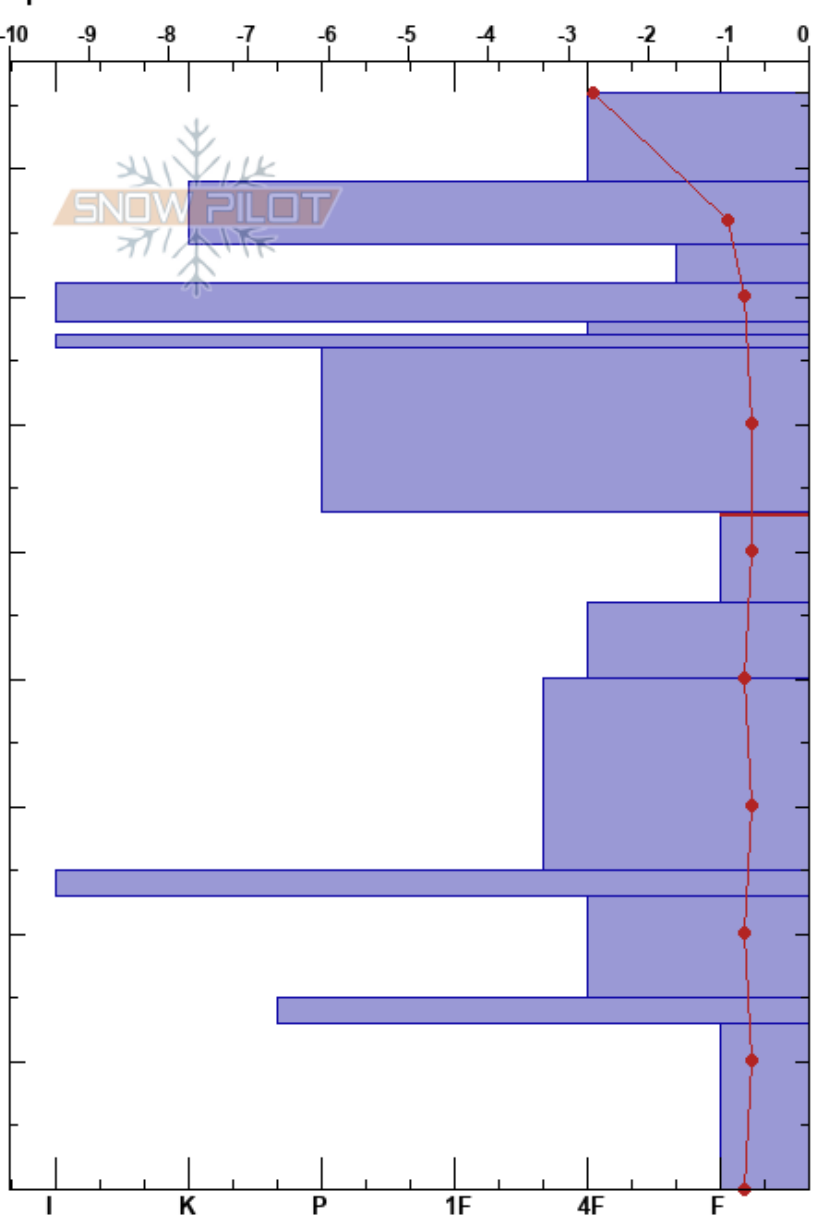

Fox Peak
 Two Thumbs
 New Zealand
Elevation: 1713 m
Aspect: SE
Specifics:

brendan maggs
 18/09/2023 - 13:40
Co-ord: -43.84922N, 170.80341W
Slope Angle: 20°
Wind Loading:

Stability:
Air Temperature: 1.7°C
Sky Cover: FEW
Precipitation: NO
Wind: N Moderate

HS: 86
PF: 10
 53-46cm: Problematic layer

Form	Crystal		ρ kg/m ³	Stability tests & Layer comments
	Size	Moisture		
/	0.3			← ECTN7 @80cm PC ← CT7, PC @80cm
⊖	0.3			
=	0.5-0.1			
⊖				
■				
∩				
⊖	1-1.5			← ECTP22 @53cm ← CT14, SP @53cm x2 ← CT21, SP @53cm
⊖	1			
⊖	0.3			
■				
⊖	0.3			
⊖				
∧	2-3			