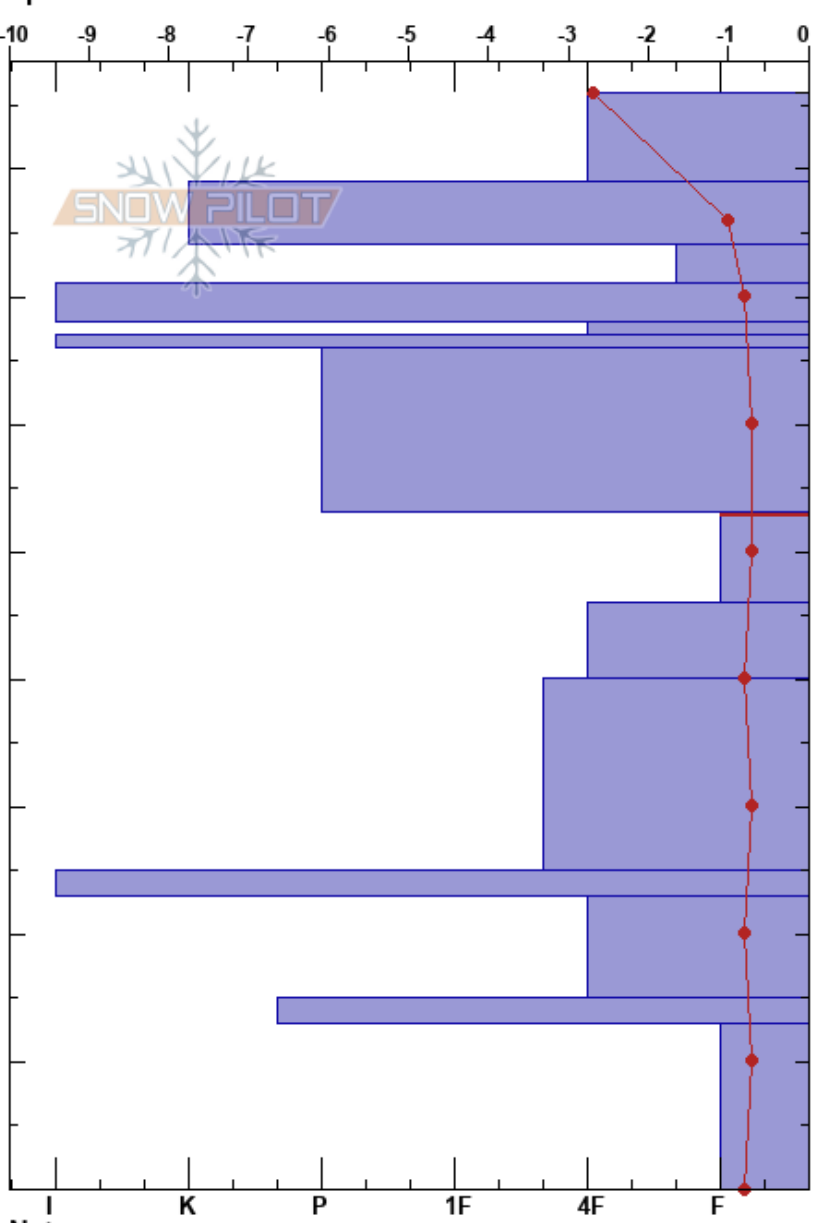

Fox Peak
 Two Thumbs
 New Zealand
Elevation: 1713 m
Aspect: SE
Specifics:

brendan maggs
 18/09/2023 - 13:40
Co-ord: -43.84922N, 170.80341W
Slope Angle: 20°
Wind Loading:

Stability: **HS:**86
Air Temperature: 1.7°C **PF:** 10 53-46cm: Problematic layer
Sky Cover: FEW
Precipitation: NO
Wind: N Moderate

Form	Crystal		ρ kg/m ³	Stability tests & Layer comments
	Size	Moisture		
—	0.3			← ECTN7 @80cm PC ← CT7, PC @80cm
⊖	0.3			
=	0.5-0.1			
⊖				
⊖				
⊖	1-1.5			← ECTP22 @53cm ← CT14, SP @53cm x2 ← CT21, SP @53cm
⊖	1			
⊖	0.3			
■				
⊖	0.3			
⊖				
∧	2-3			