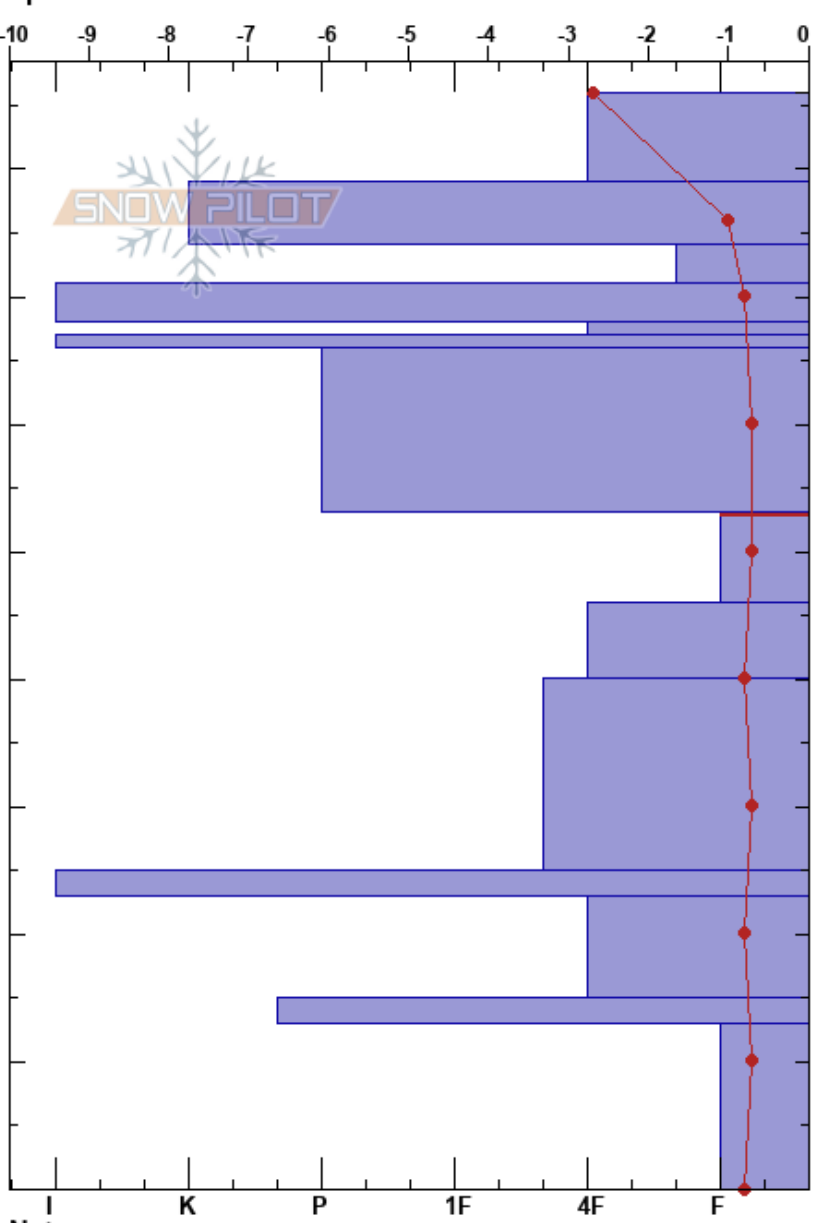

Fox Peak
 Two Thumbs
 New Zealand
Elevation: 1713 m
Aspect: SE
Specifics:

brendan maggs
 18/09/2023 - 13:40
Co-ord: -43.84922N, 170.80341W
Slope Angle: 20°
Wind Loading:

Stability:
Air Temperature: 1.7°C
Sky Cover: FEW
Precipitation: NO
Wind: N Moderate

HS: 86
PF: 10
 53-46cm: Problematic layer

Form	Crystal		ρ kg/m ³	Stability tests & Layer comments
	Size	Moisture		
—	0.3			← ECTN7 @80cm PC ← CT7, PC @80cm
⊖	0.3			
=	0.5-0.1			
⊖				
⊖				
⊖	1-1.5			← ECTP22 @53cm ← CT14, SP @53cm x2 ← CT21, SP @53cm
⊖	1			
⊖	0.3			
■				
⊖	0.3			
⊖				
∧	2-3			