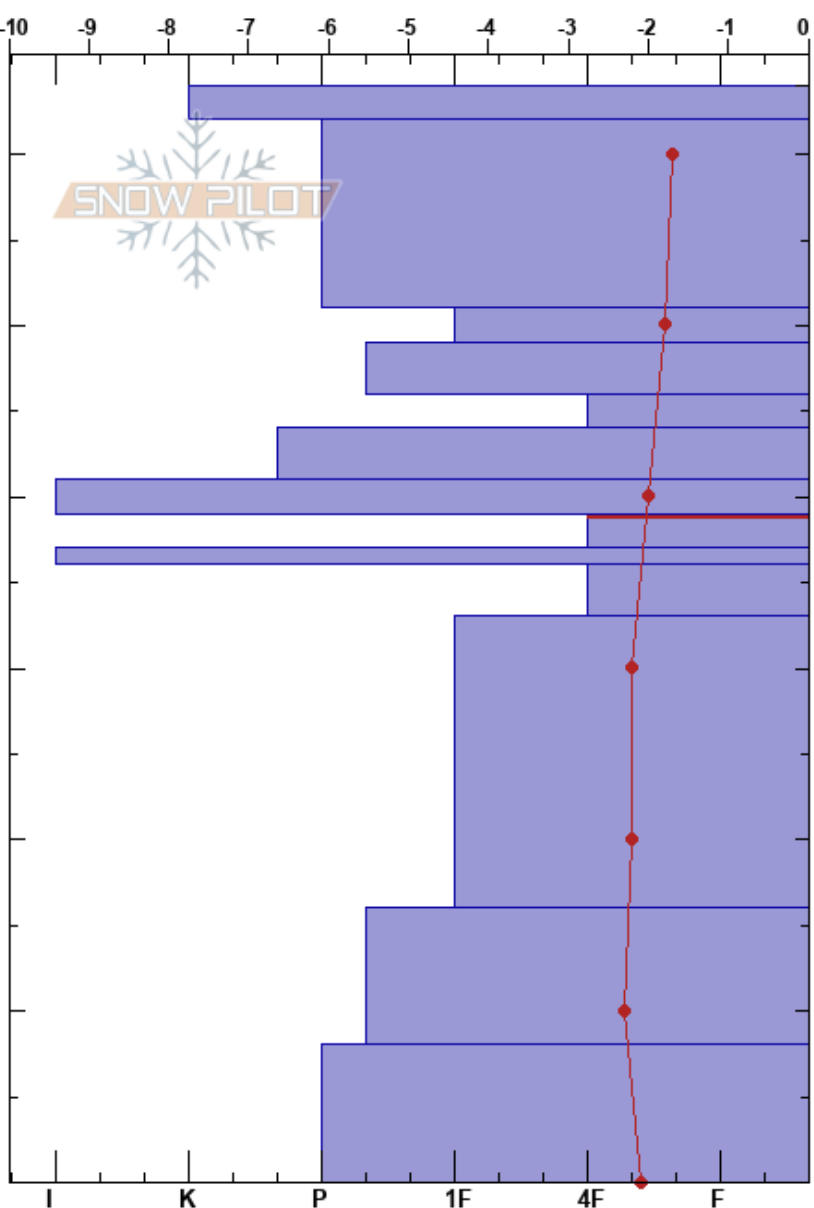

Dobson Pk Sth
 Two Thumbs
 New Zealand
 Elevation: 2050 m
 Aspect: S

brendan maggs
 11/09/2023 - 14:00
 Co-ord: -43.93912N, 170.67171W
 Slope Angle: 22°
 Wind Loading:

Stability: **HS:64**
 Air Temperature: 1.6°C **PF: 15**
 Sky Cover: FEW
 Precipitation: NO
 Wind: N Moderate

Layer Notes:
 62-51cm: .2mm
 39-37cm: Problematic layer

Specifics: Pit dug in a Ski Area; Pit is representative of backcountry

Form	Crystal Size	Moisture	ρ kg/m ³	Stability tests & Layer comments
=				
■				
•	0.1			62-51cm: .2mm
⊖	0.3			
○	0.5			
⊖	1			← CT21, RP @45cm x2
⊙⊙				
■				
⊖	2			← ECTP22 @39cm ECTP 22 x2
■				← CT14, RP @39cm x2
□	1.5-2.5			
⊖	1			
⊖	1			
⊖	0.5			