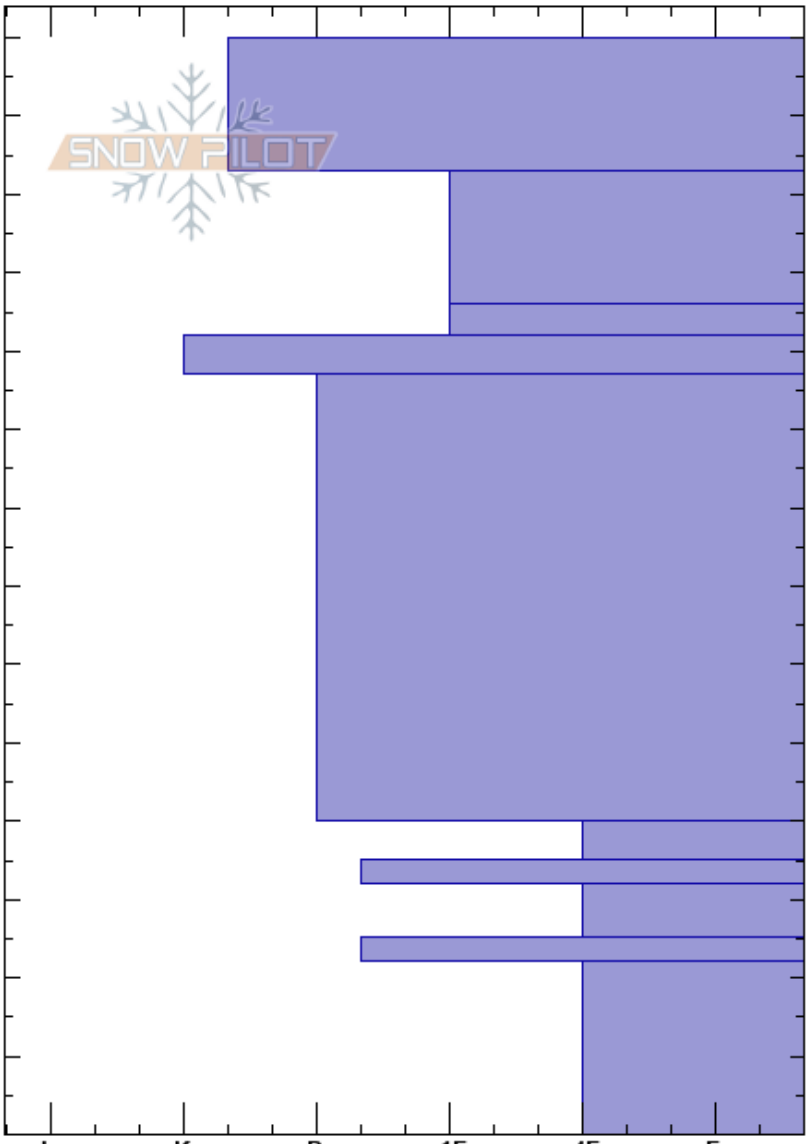

Faulty2  
 Remarkables Range  
 New Zealand  
 Elevation: 1900 m  
 Aspect: W

Remarks Snow Safety  
 09/09/2023 - 10:30  
 Co-ord: -45.06206S, 168.82339E  
 Slope Angle:  
 Wind Loading:

Stability:  
 Air Temperature:  
 Sky Cover: CLR  
 Precipitation: NO  
 Wind: Calm

HS: 140  
 PF: 0  
 22-0cm: Problematic layer

Specifics: Pit dug in a Ski Area; Pit is representative of backcountry

Depth (cm)	Crystal		Moisture	$\rho$ kg/m <sup>3</sup>	Stability tests & Layer comments
	Form	Size			
140					
130	⊙⊙				
120					
110	♡		M		
105	●		M		
100	⊙⊙				
90					
80					
70	○ (●)		M		
60					
50					
40	○ (⊖)		M		
35	⊙⊙				
30	○ (⊖)		M		
25	⊙⊙				
20					
10	○ (⊖)		M		
0					