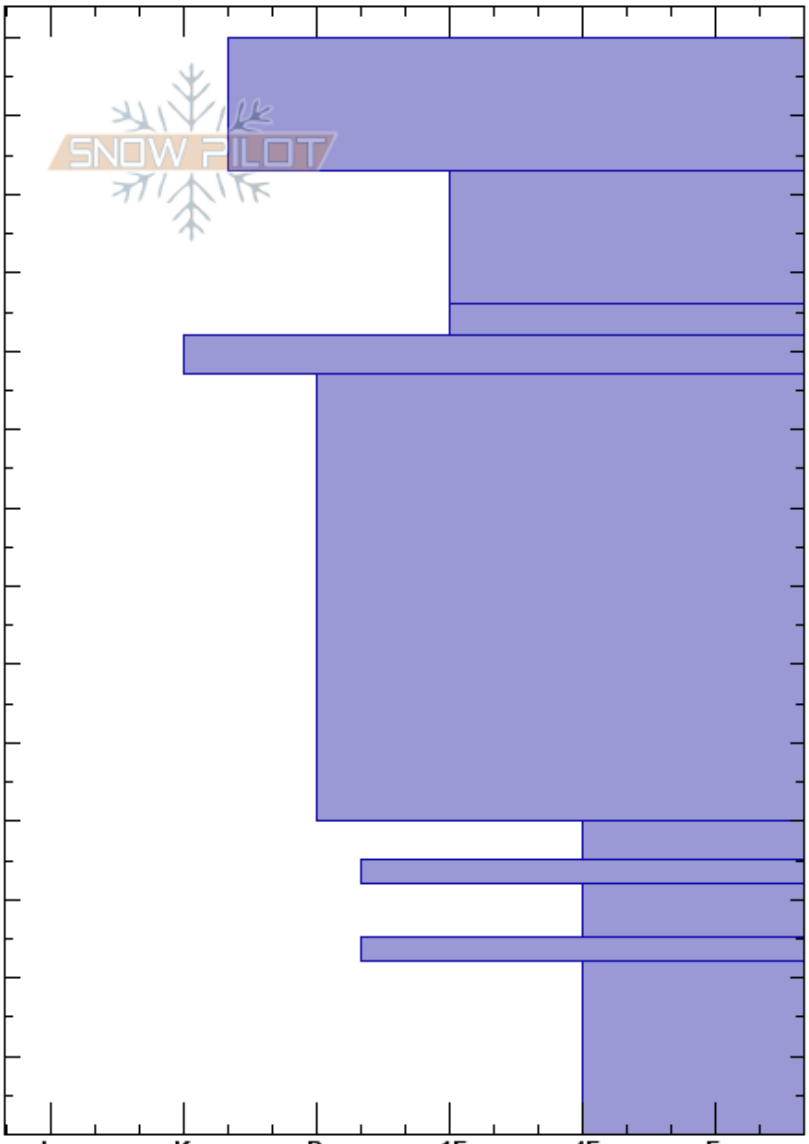

Faulty2
 Remarkables Range
 New Zealand
 Elevation: 1900 m
 Aspect: W

Remarks Snow Safety
 09/09/2023 - 10:30
 Co-ord: -45.06206S, 168.82339E
 Slope Angle:
 Wind Loading:

Stability:
 Air Temperature:
 Sky Cover: CLR
 Precipitation: NO
 Wind: Calm

HS: 140
 PF: 0
 22-0cm: Problematic layer

Specifics: Pit dug in a Ski Area; Pit is representative of backcountry

Depth (cm)	Crystal		Moisture	ρ kg/m ³	Stability tests & Layer comments
	Form	Size			
130-140	⊙⊙				
110-120	♡		M		
100-110	●		M		
90-100	⊙⊙				
65-75	○ (●)		M		
35-40	○ (⊖)		M		
30-35	⊙⊙				
25-30	○ (⊖)		M		
20-25	⊙⊙				
10-20	○ (⊖)		M		