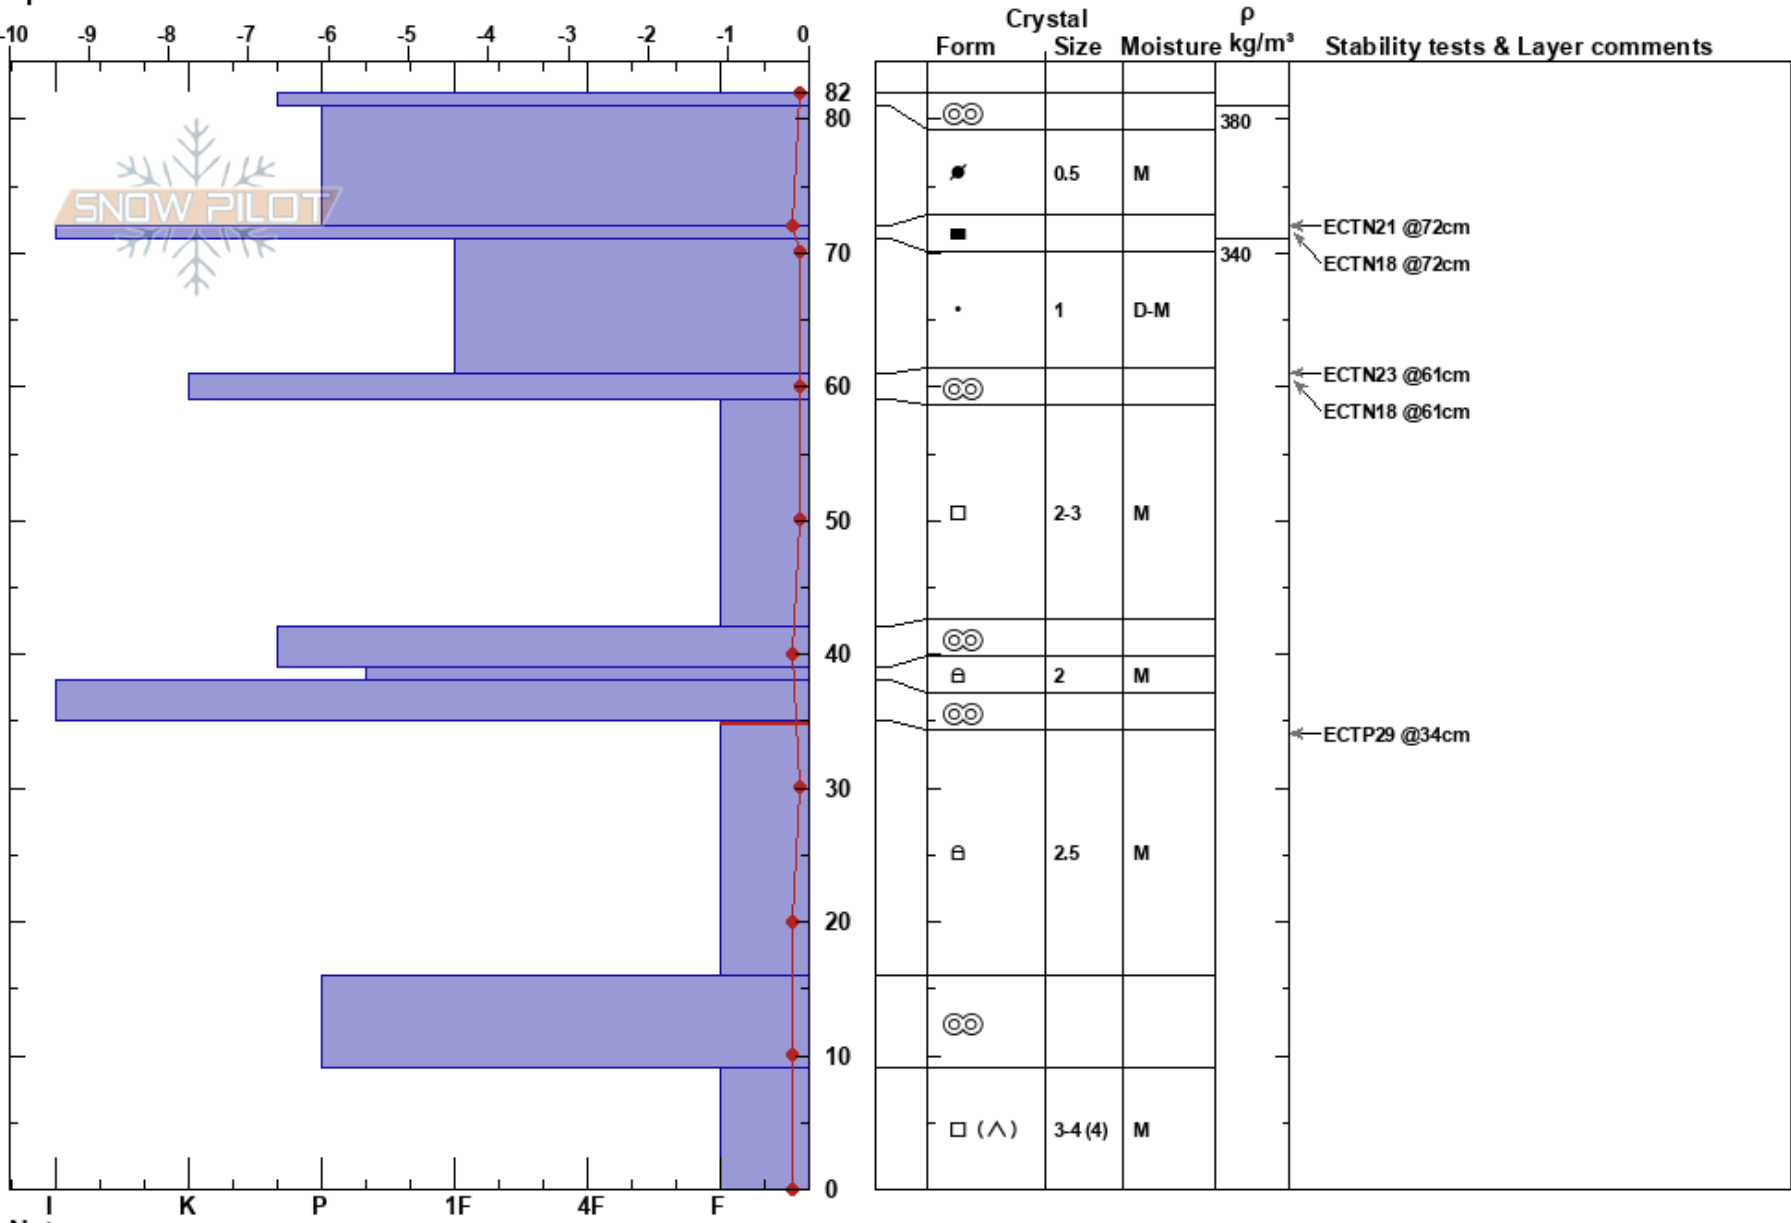

IPA Cardrona
 Cardrona
 New Zealand
 Elevation: 1825 m
 Aspect: S
 Specifics:

Sven Gorham
 07/09/2023 - 12:10
 Co-ord: -44.85523N, 168.94281E
 Slope Angle: 22°
 Wind Loading: no

Stability:
 Air Temperature: 1.5°C
 Sky Cover: FEW
 Precipitation: NO
 Wind: SW Moderate

HS:82
 PF: 5
 PS: 2
 35-16cm: Problematic layer

Notes: Rounding/isothermic trend