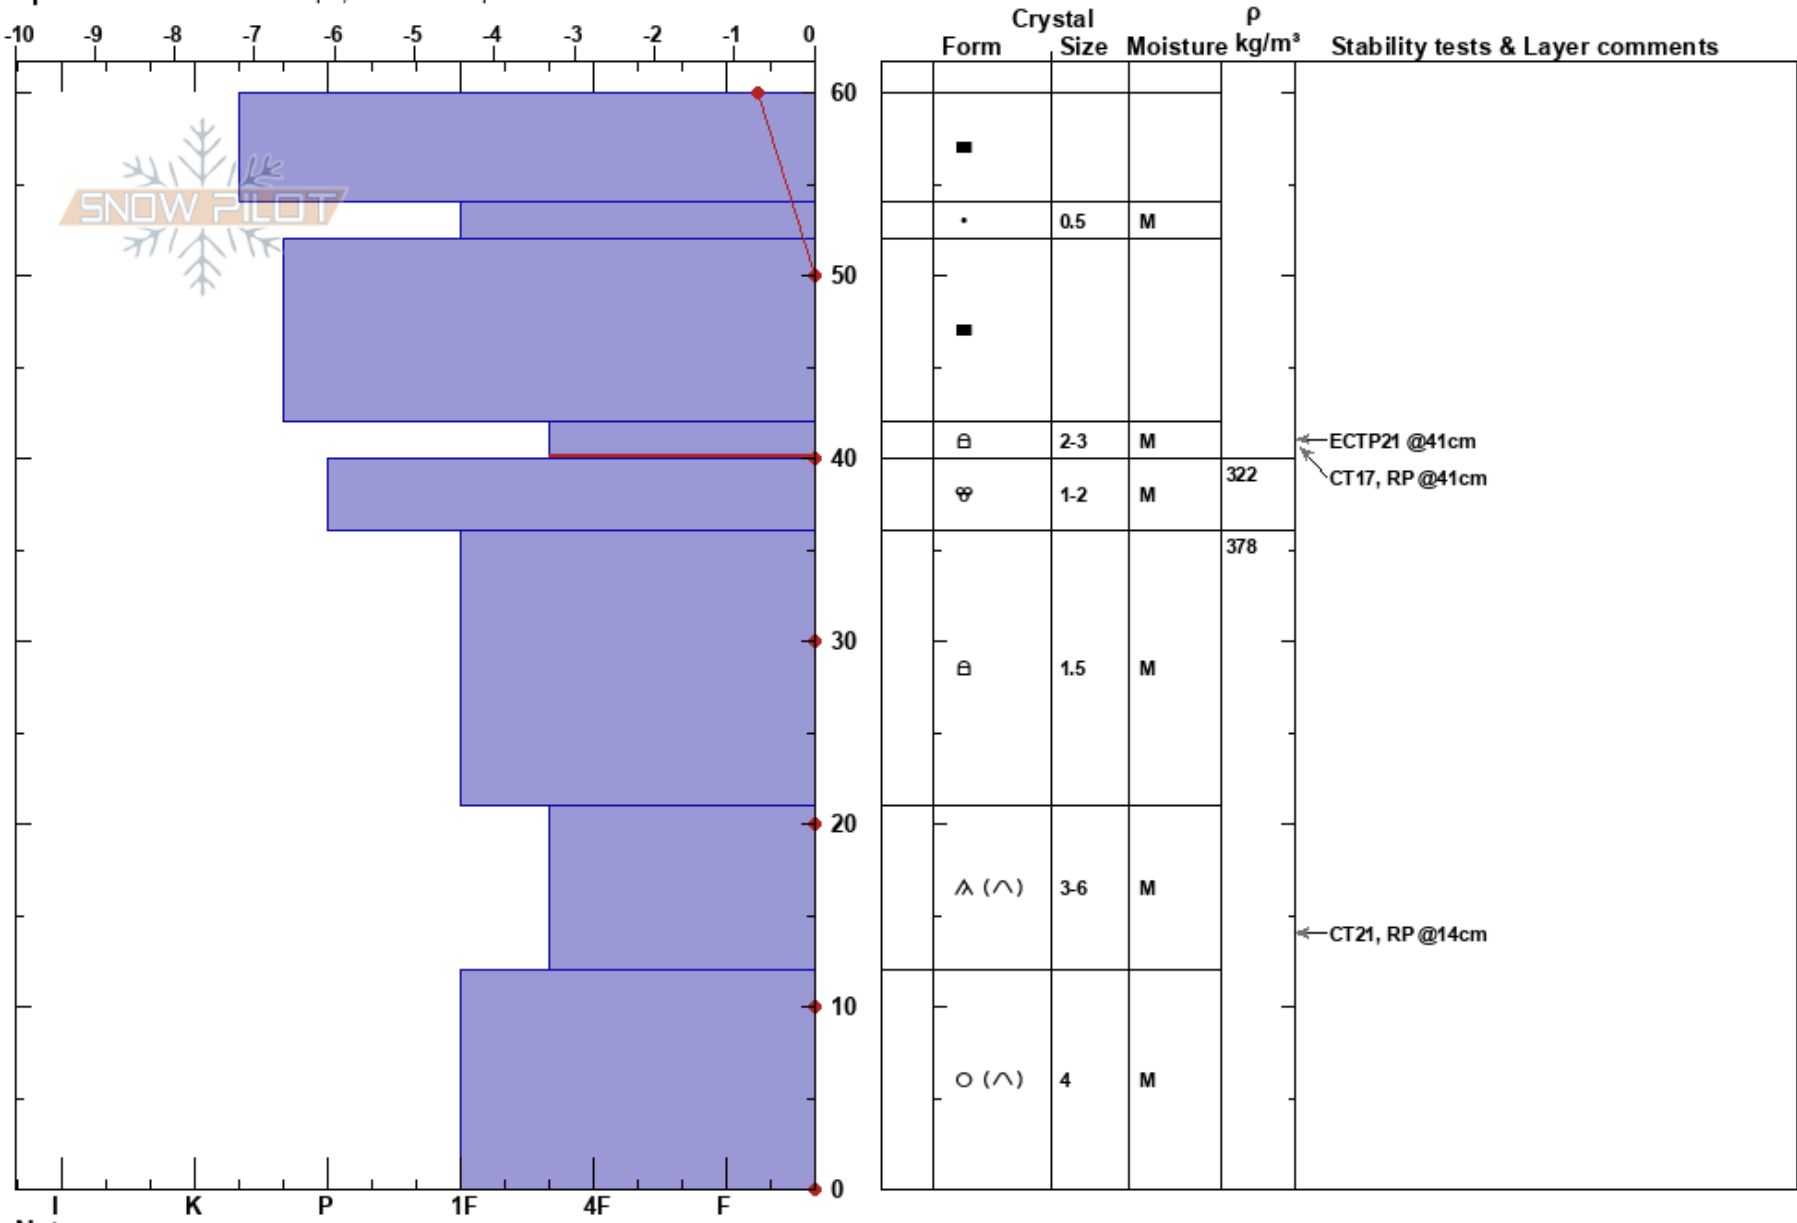

Soho Basin
 Remarkables Range
 New Zealand
Elevation: 1840 m
Aspect: SW
Specifics: Ski tracks on slope; We skied slope

Remarks Snow Safety
 07/09/2023 - 12:00
Co-ord: -44.85467S, 168.94200E
Slope Angle: 23°
Wind Loading: no

Stability: Fair
Air Temperature: 1.9°C
Sky Cover: FEW
Precipitation: NO
Wind: W Moderate

HS: 60
PF: 20
PS: 1
 42-40cm: Problematic layer

Notes: Soho Basin, Cardrona, pit dug by Grice Adams.