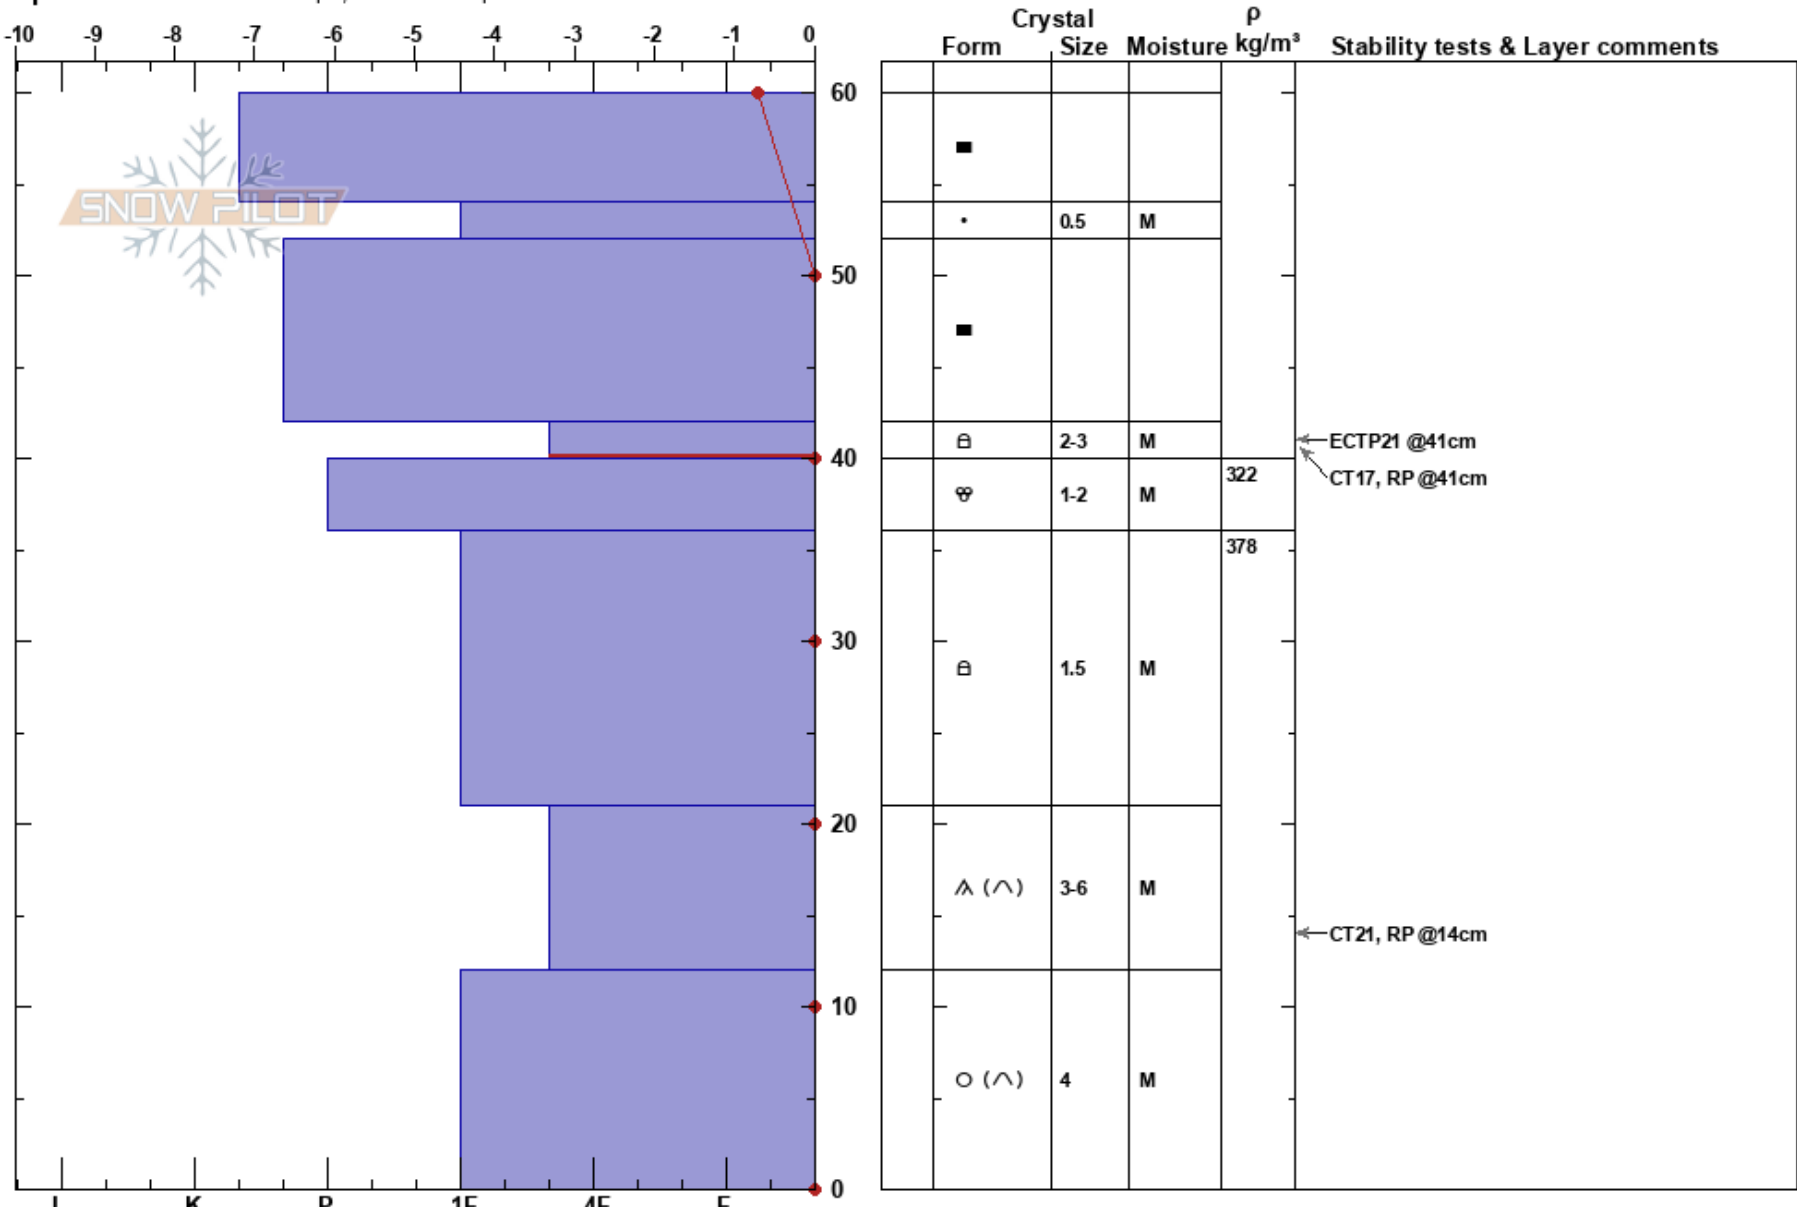

Soho Basin  
 Remarkables Range  
 New Zealand  
**Elevation:** 1840 m  
**Aspect:** SW  
**Specifics:** Ski tracks on slope; We skied slope

Remarks Snow Safety  
 07/09/2023 - 12:00  
**Co-ord:** -44.85467S, 168.94200E  
**Slope Angle:** 23°  
**Wind Loading:** no

**Stability:** Fair  
**Air Temperature:** 1.9°C  
**Sky Cover:** FEW  
**Precipitation:** NO  
**Wind:** W Moderate

**HS:** 60  
**PF:** 20  
**PS:** 1  
 42-40cm: Problematic layer

**Notes:** Soho Basin, Cardrona, pit dug by Grice Adams.