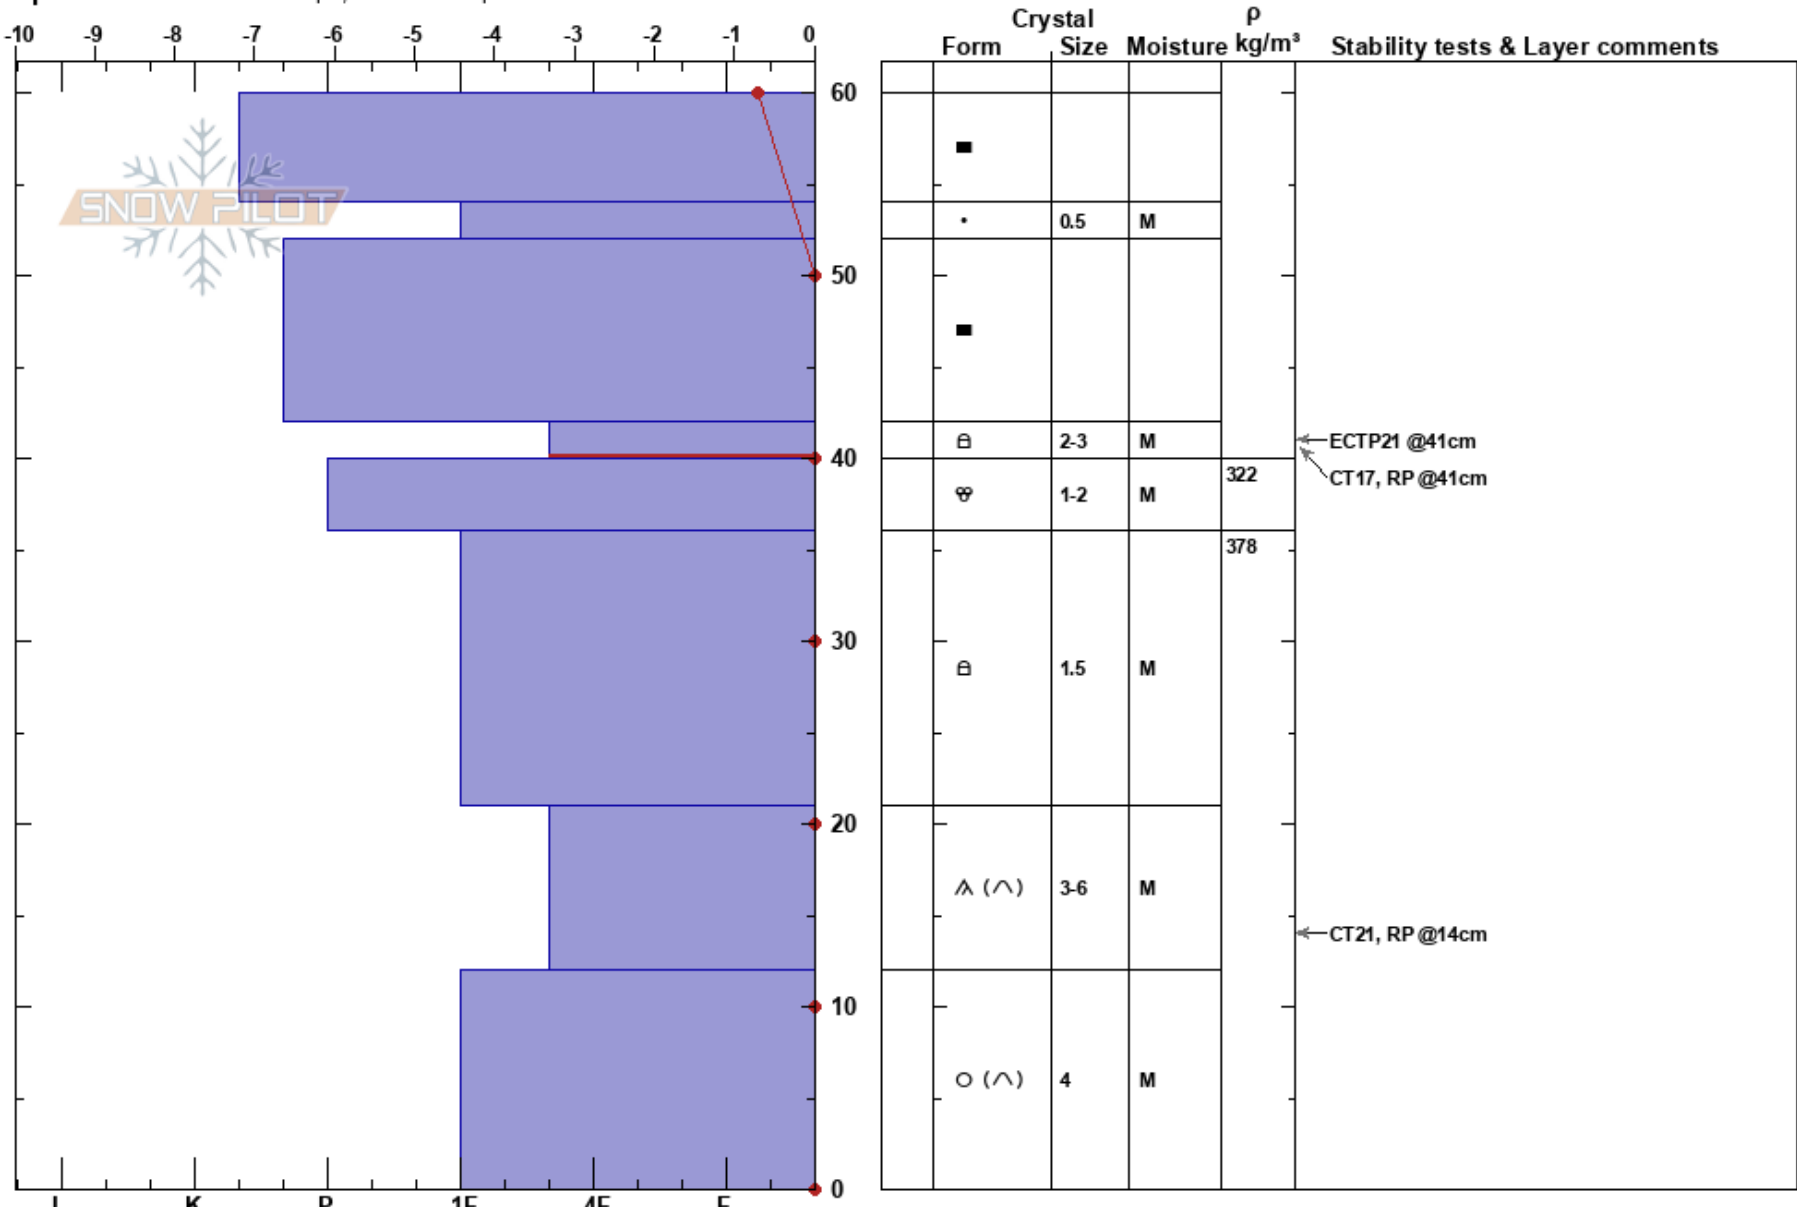

Soho Basin
 Remarkables Range
 New Zealand
Elevation: 1840 m
Aspect: SW
Specifics: Ski tracks on slope; We skied slope

Remarks Snow Safety
 07/09/2023 - 12:00
Co-ord: -44.85467S, 168.94200E
Slope Angle: 23°
Wind Loading: no

Stability: Fair
Air Temperature: 1.9°C
Sky Cover: FEW
Precipitation: NO
Wind: W Moderate

HS: 60
PF: 20
PS: 1
 42-40cm: Problematic layer

Notes: Soho Basin, Cardrona, pit dug by Grice Adams.