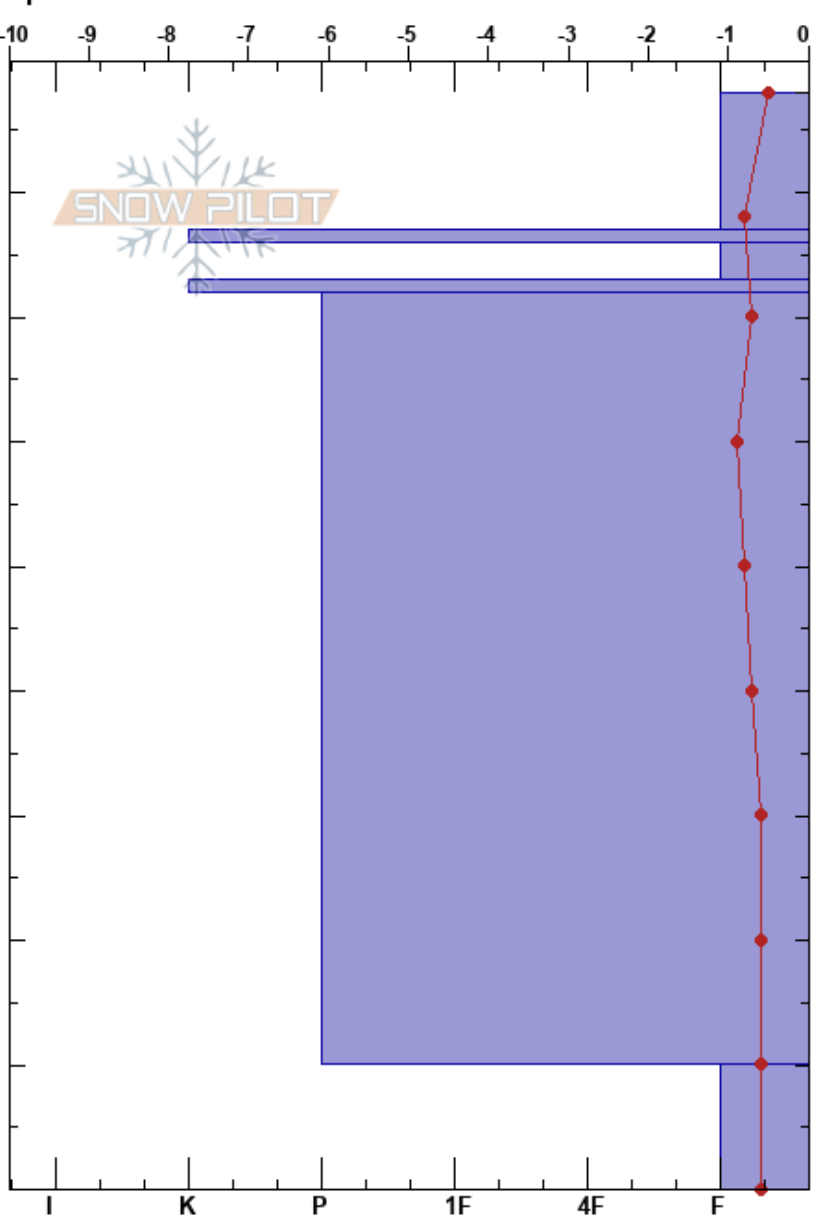

Dobson Peak North
 Two Thumbs
 New Zealand
 Elevation: 2081 m
 Aspect: N
 Specifics:

Onaya Fluker
 04/09/2023 - 12:20
 Co-ord: -43.93568N, 170.67106W
 Slope Angle: 26°
 Wind Loading:

Stability: **HS:88**
 Air Temperature: 1.7°C
 Sky Cover: FEW
 Precipitation: NO
 Wind: NW Moderate
 Layer Notes:
 10-0cm: Problematic layer

Form	Crystal		ρ kg/m ³	Stability tests & Layer comments
	Size	Moisture		
⊙				
⊙		M		
⊙		M		
⊙ (•)	(0.1)	M		
⊙		M		
•	1	M		
⊖	2-3	M		

Notes: Top of slope, rocky ground. Investigating basal PWL.

CTN