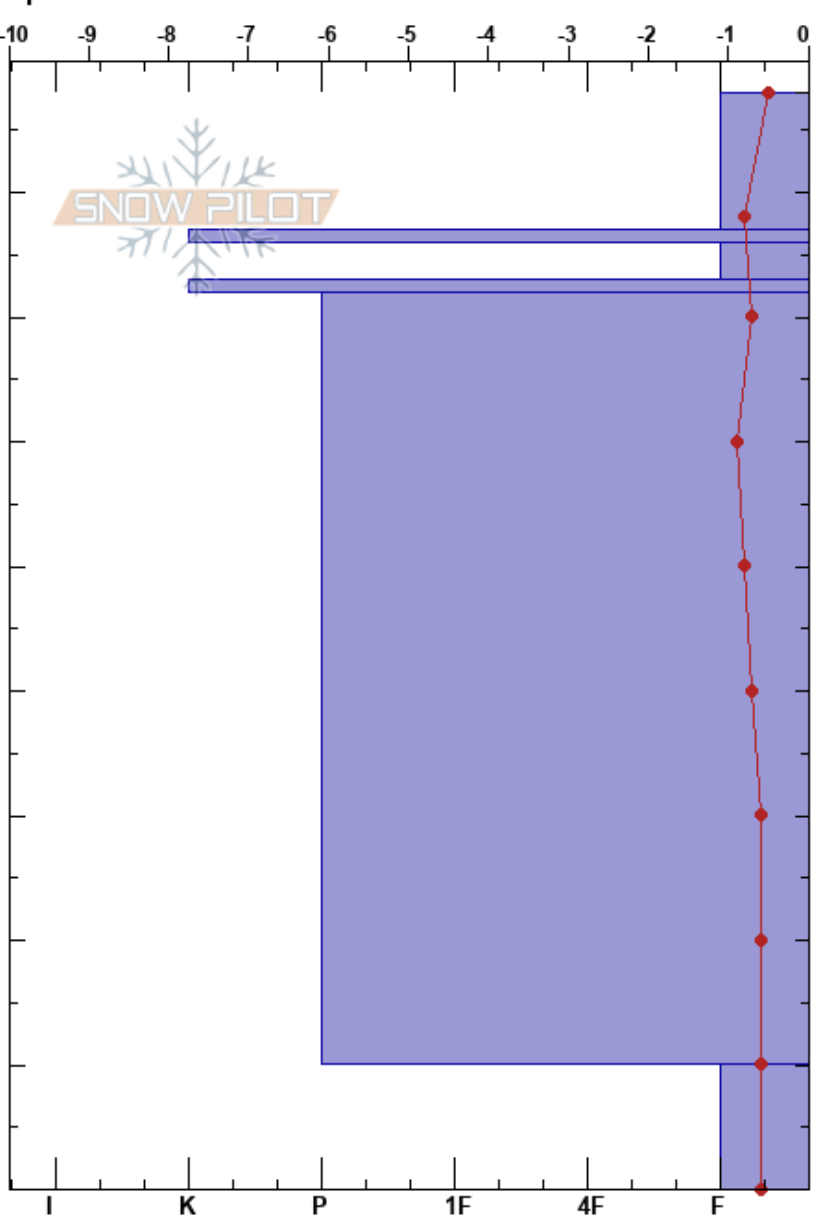

Dobson Peak North  
 Two Thumbs  
 New Zealand  
 Elevation: 2081 m  
 Aspect: N  
 Specifics:

Onaya Fluker  
 04/09/2023 - 12:20  
 Co-ord: -43.93568N, 170.67106W  
 Slope Angle: 26°  
 Wind Loading:

Stability: **HS:88**  
 Air Temperature: 1.7°C  
 Sky Cover: FEW  
 Precipitation: NO  
 Wind: NW Moderate  
 Layer Notes:  
 10-0cm: Problematic layer

Form	Crystal		Moisture	ρ kg/m³	Stability tests & Layer comments
	Size				
⊙					
⊙			M		
⊙			M		
⊙ (•)	(0.1)		M		
⊙			M		
•	1		M		
⊖	2-3		M		

Notes: Top of slope, rocky ground. Investigating basal PWL.