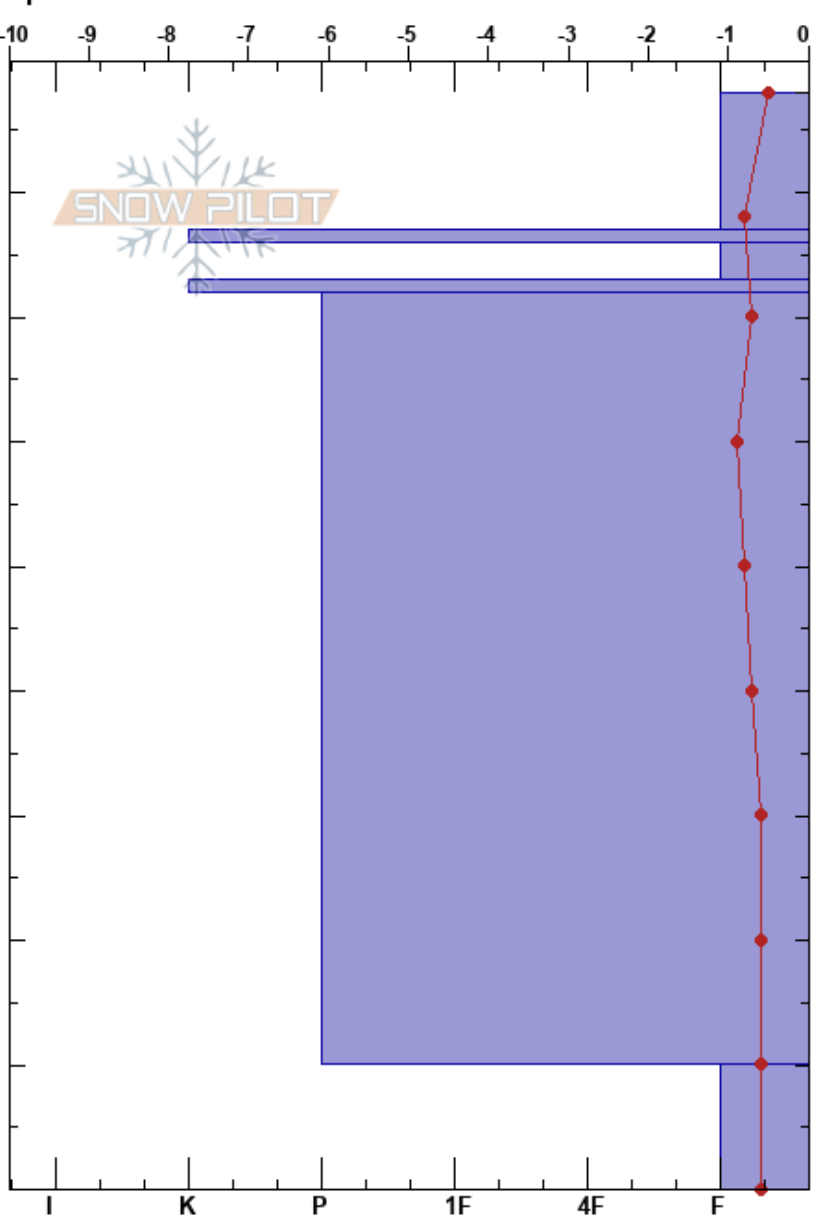

Dobson Peak North
 Two Thumbs
 New Zealand
 Elevation: 2081 m
 Aspect: N
 Specifics:

Onaya Fluker
 04/09/2023 - 12:20
 Co-ord: -43.93568N, 170.67106W
 Slope Angle: 26°
 Wind Loading:

Stability: **HS:88**
 Air Temperature: 1.7°C
 Sky Cover: FEW
 Precipitation: NO
 Wind: NW Moderate
 Layer Notes:
 10-0cm: Problematic layer

Form	Crystal		Moisture	ρ kg/m³	Stability tests & Layer comments
	Size				
⊙					
⊙			M		
⊙			M		
⊙ (•)	(0.1)		M		
⊙			M		
•	1		M		
⊖	2-3		M		

Notes: Top of slope, rocky ground. Investigating basal PWL.