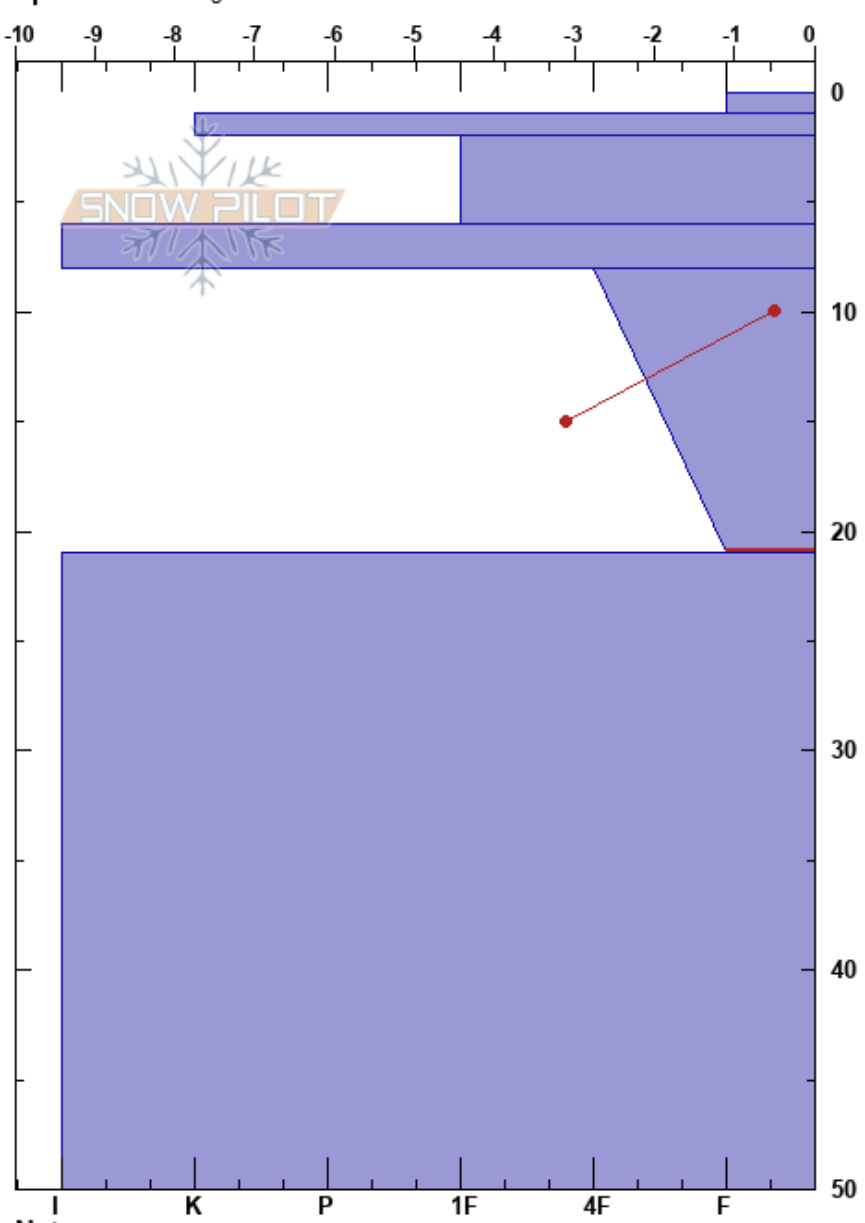

MoonSteep4
 Whakapapa
 New Zealand
Elevation: 2119 m
Aspect: SW
Specifics: Pit dug in a Ski Area

Fumi Sutoh
 05/09/2023 - 11:05
Co-ord: -39.25320N, 175.56948W
Slope Angle: 47°
Wind Loading: no

Stability:
Air Temperature: 0.7°C
Sky Cover: X
Precipitation: NO
Wind: SW Light Breeze

PF: 10
PS: 2 8-21cm: Problematic layer

Form	Crystal		ρ kg/m ³	Stability tests & Layer comments
	Size	Moisture		
○				
=				
○				
■				
⊖ (□)	1 (1.5)			← CT13, PC @12cm ← CT22, PC @12cm
■				

Notes: