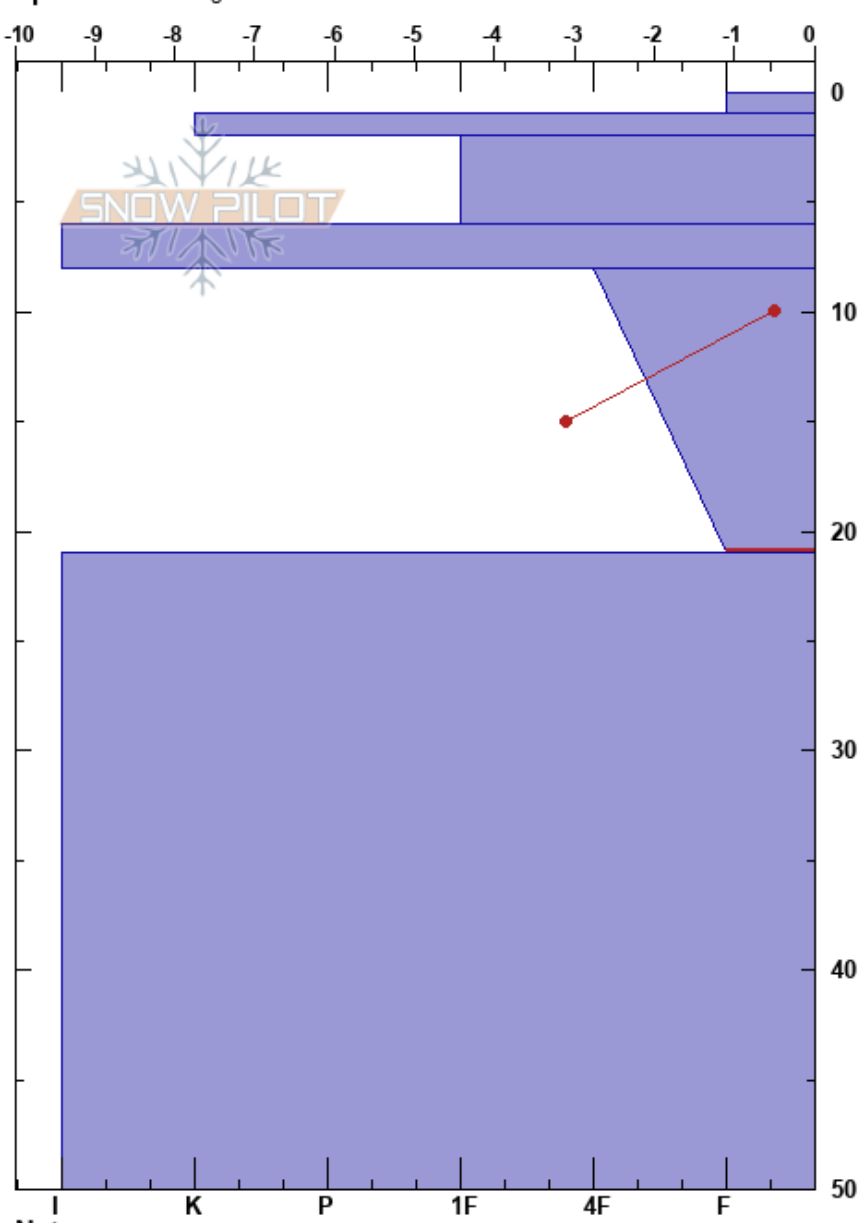

MoonSteep4
 Whakapapa
 New Zealand
Elevation: 2119 m
Aspect: SW
Specifics: Pit dug in a Ski Area

Fumi Sutoh
 05/09/2023 - 11:05
Co-ord: -39.25320N, 175.56948W
Slope Angle: 47°
Wind Loading: no

Stability:
Air Temperature: 0.7°C
Sky Cover: X
Precipitation: NO
Wind: SW Light Breeze

PF: 10
PS: 2 8-21cm: Problematic layer

Form	Crystal		Moisture	ρ kg/m ³	Stability tests & Layer comments
	Size				
○					
=					
○					
■					
⊖ (□)	1	(1.5)			← CT13, PC @12cm ← CT22, PC @12cm
■					

Notes: