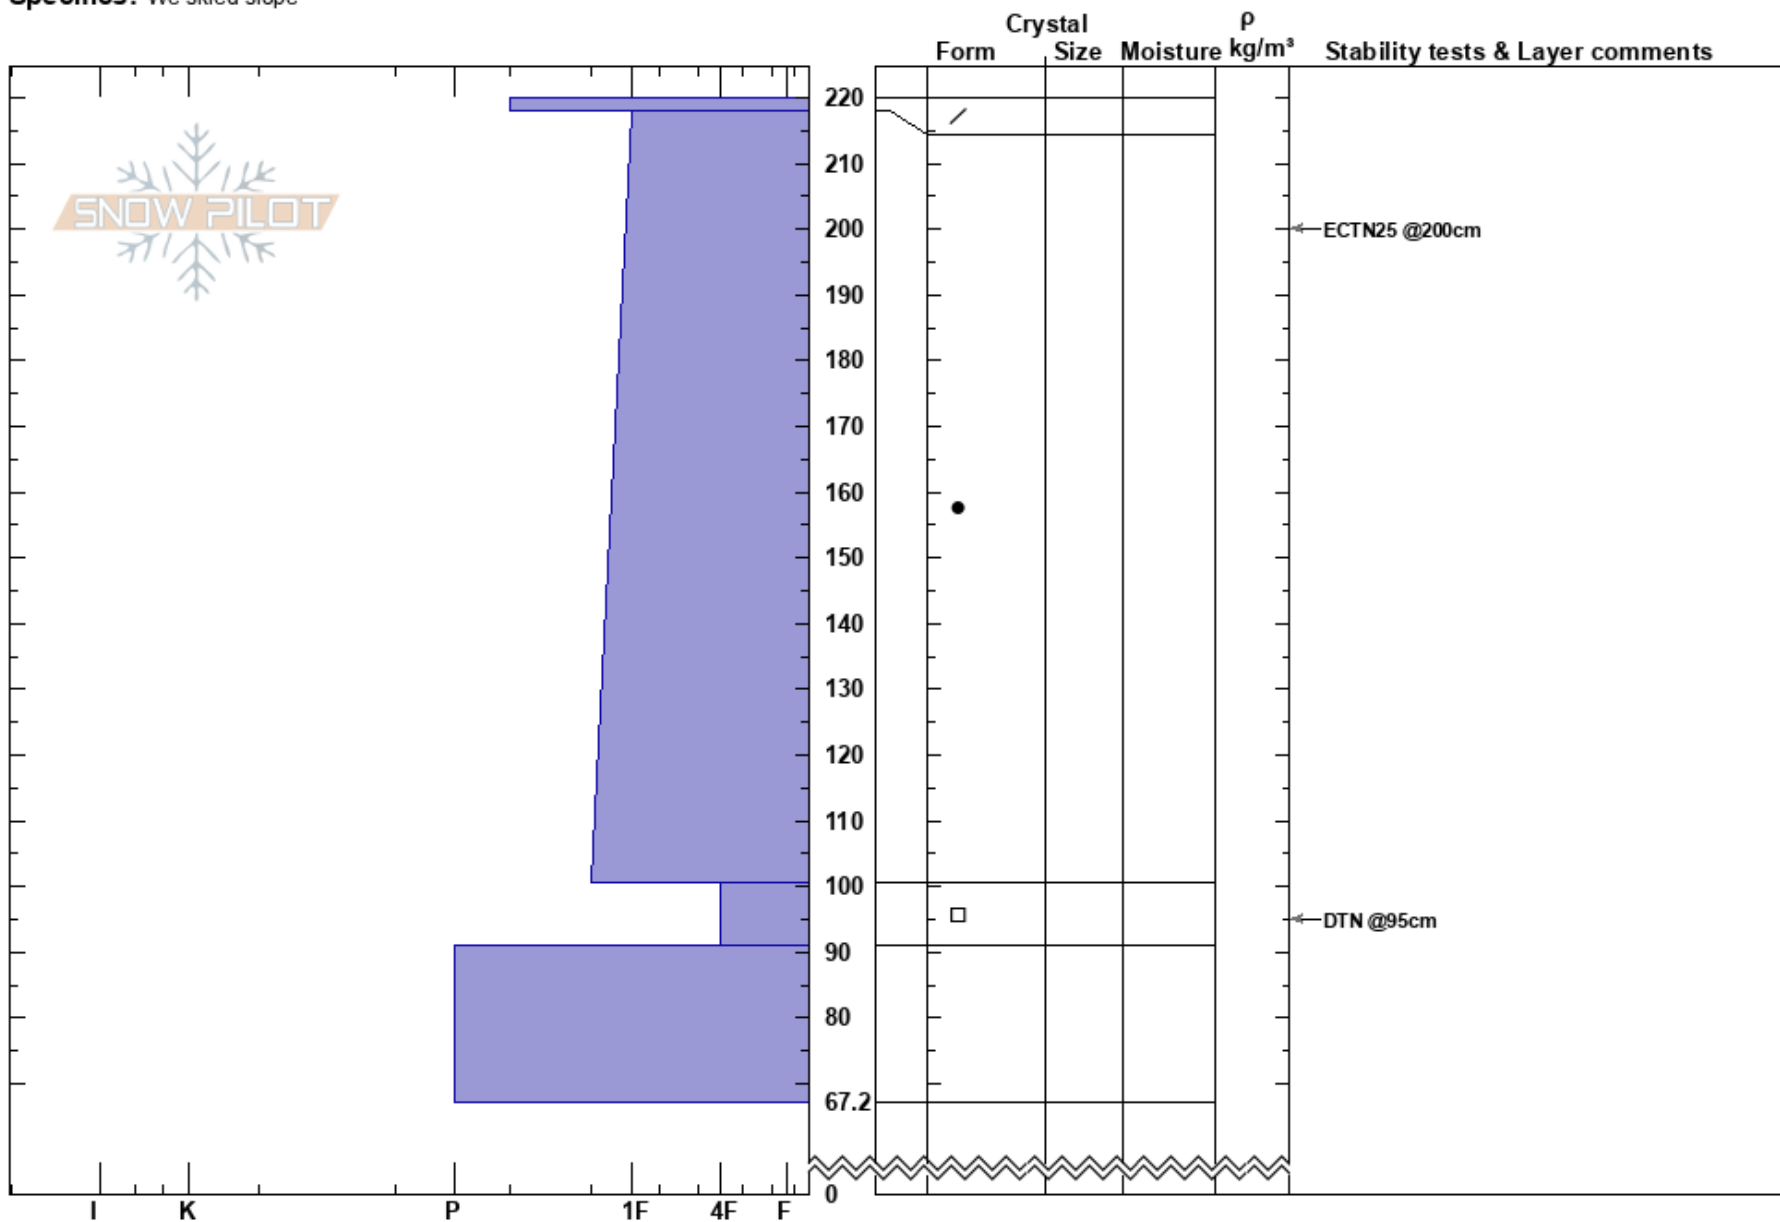

Galactic Bypass
 north Buchanans
 New Zealand
Elevation: 1800 m
Aspect: S
Specifics: We skied slope

Hugh Barnard
 03/09/2023 - 11:30
Co-ord: -44.36998N, 168.89538W
Slope Angle: 25°
Wind Loading:

Stability:
Air Temperature: 4°C
Precipitation: NO
Wind: Calm
HS: 220
PF: 20
PS: 5
 100.4-90.8cm: Problematic layer