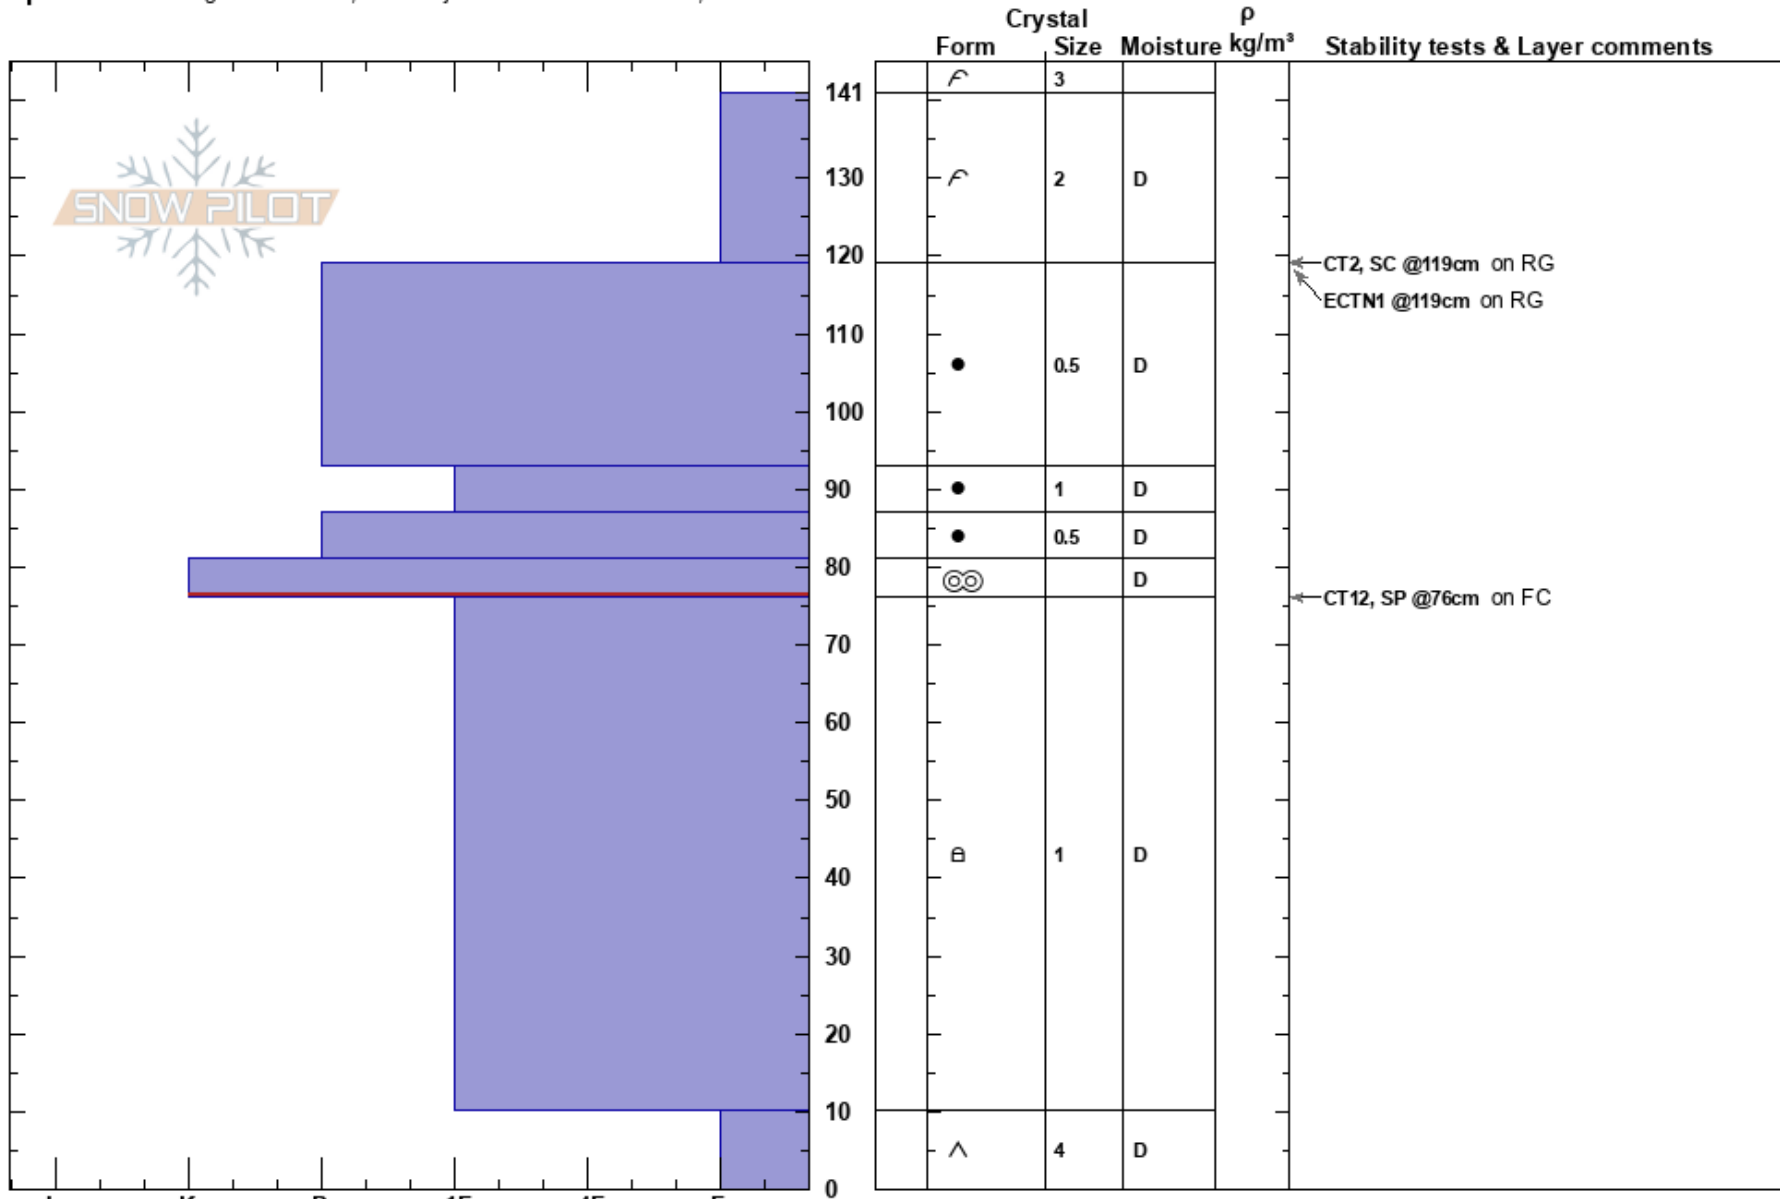

Dobo West Valley
 Two Thumbs
 New Zealand
Elevation: 1992 m
Aspect: SW

Onaya Fluker
 29/08/2023 - 13:00
Co-ord: -43.93756N, 170.66823W
Slope Angle: 37°
Wind Loading: previous

Stability:
Air Temperature:
Sky Cover: BKN
Precipitation: NO
Wind: SW Light Breeze

HS: 141
 81-76cm: Problematic layer

Specifics: Pit dug in a Ski Area; Pit is adjacent to avalanche: flank;

Notes: Bouldery, variable HS, adjacent to a Sa Sz1 Loose Dry from 20230828 @1500 that slide on 119 interface