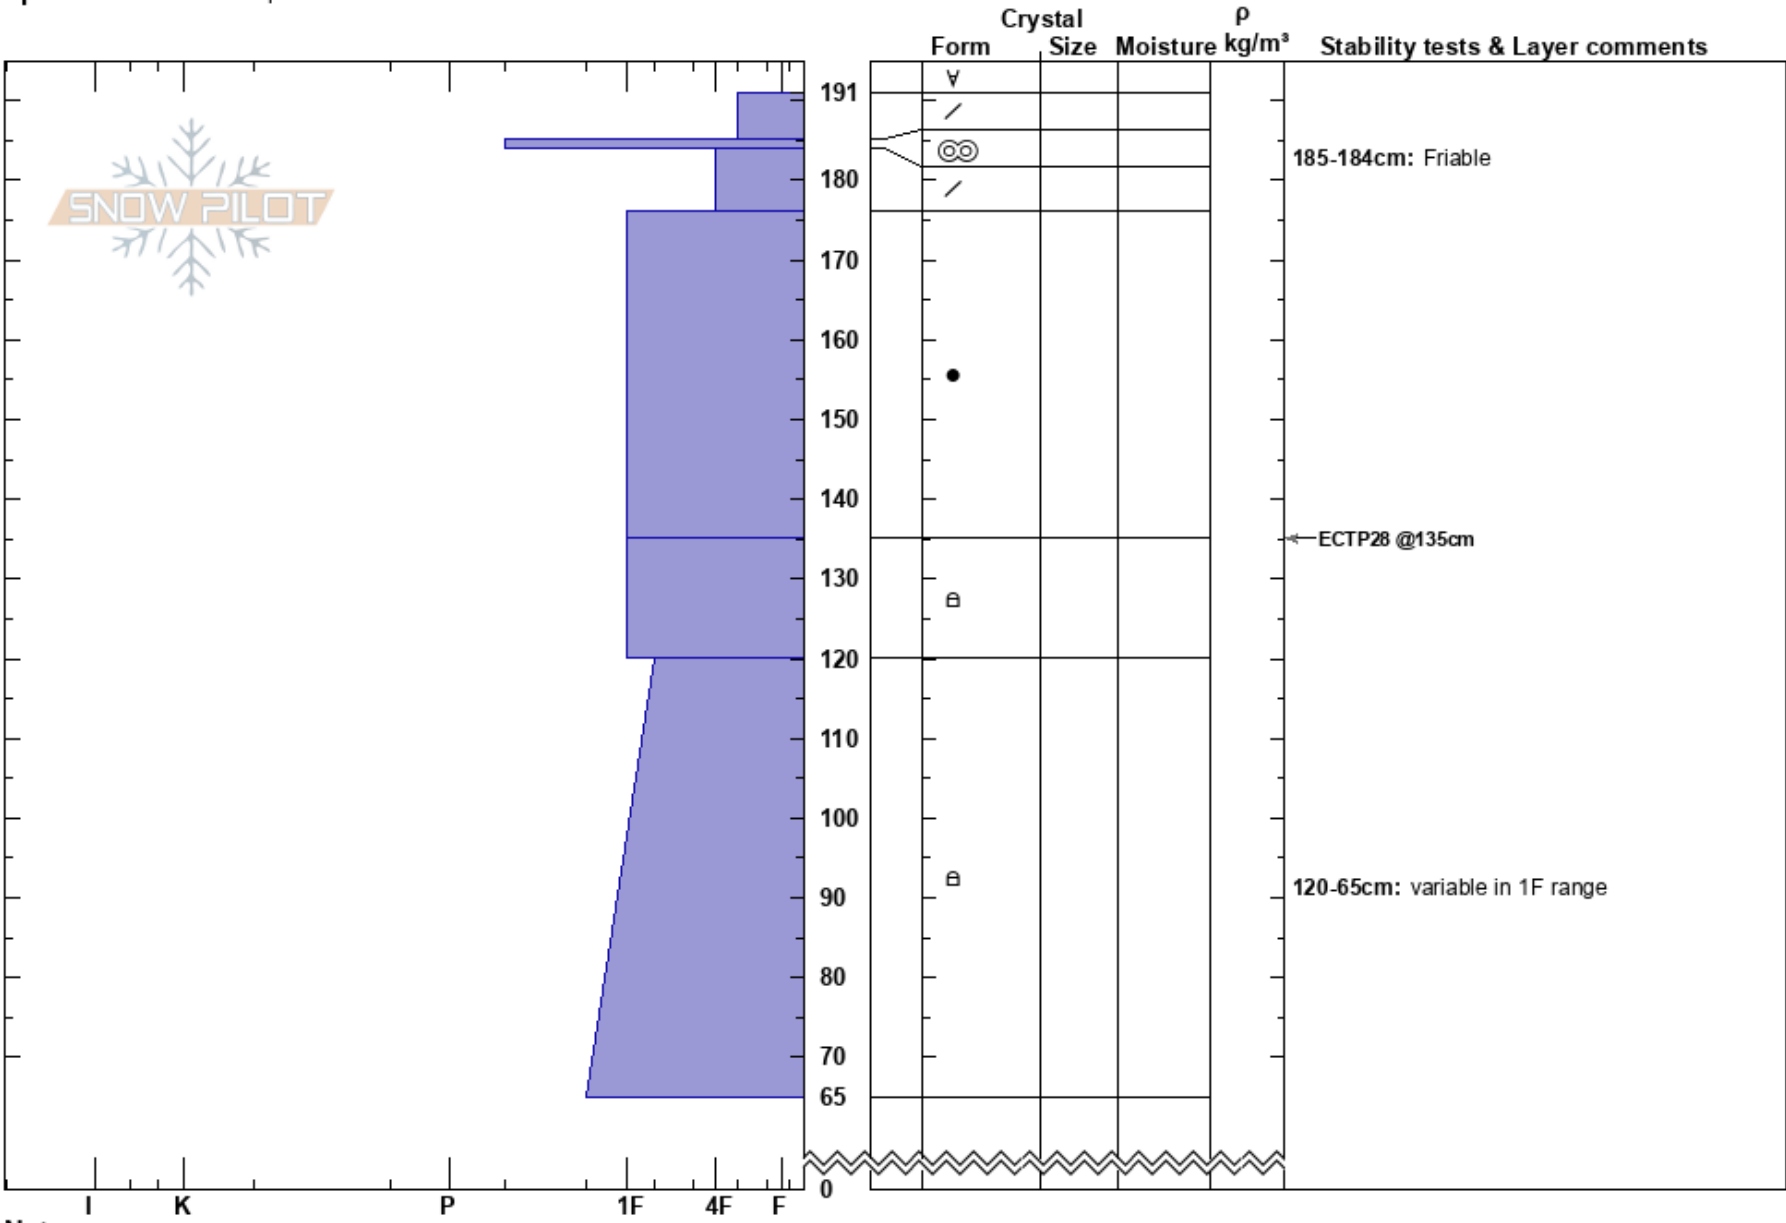

Galactic Bypass
 Buchanans
 New Zealand
Elevation: 2080 m
Aspect: S
Specifics: We skied slope

Harris Mountain
 29/08/2023 - 12:53
Co-ord: -44.36350N, 168.89542E
Slope Angle: 32°
Wind Loading: previous

Stability:
Air Temperature:
Sky Cover: FEW
Precipitation: NO
Wind: SW Light Breeze

HS: 191
Layer Notes:
 185-184cm: Friable
 120-65cm: variable in 1F range

Notes: