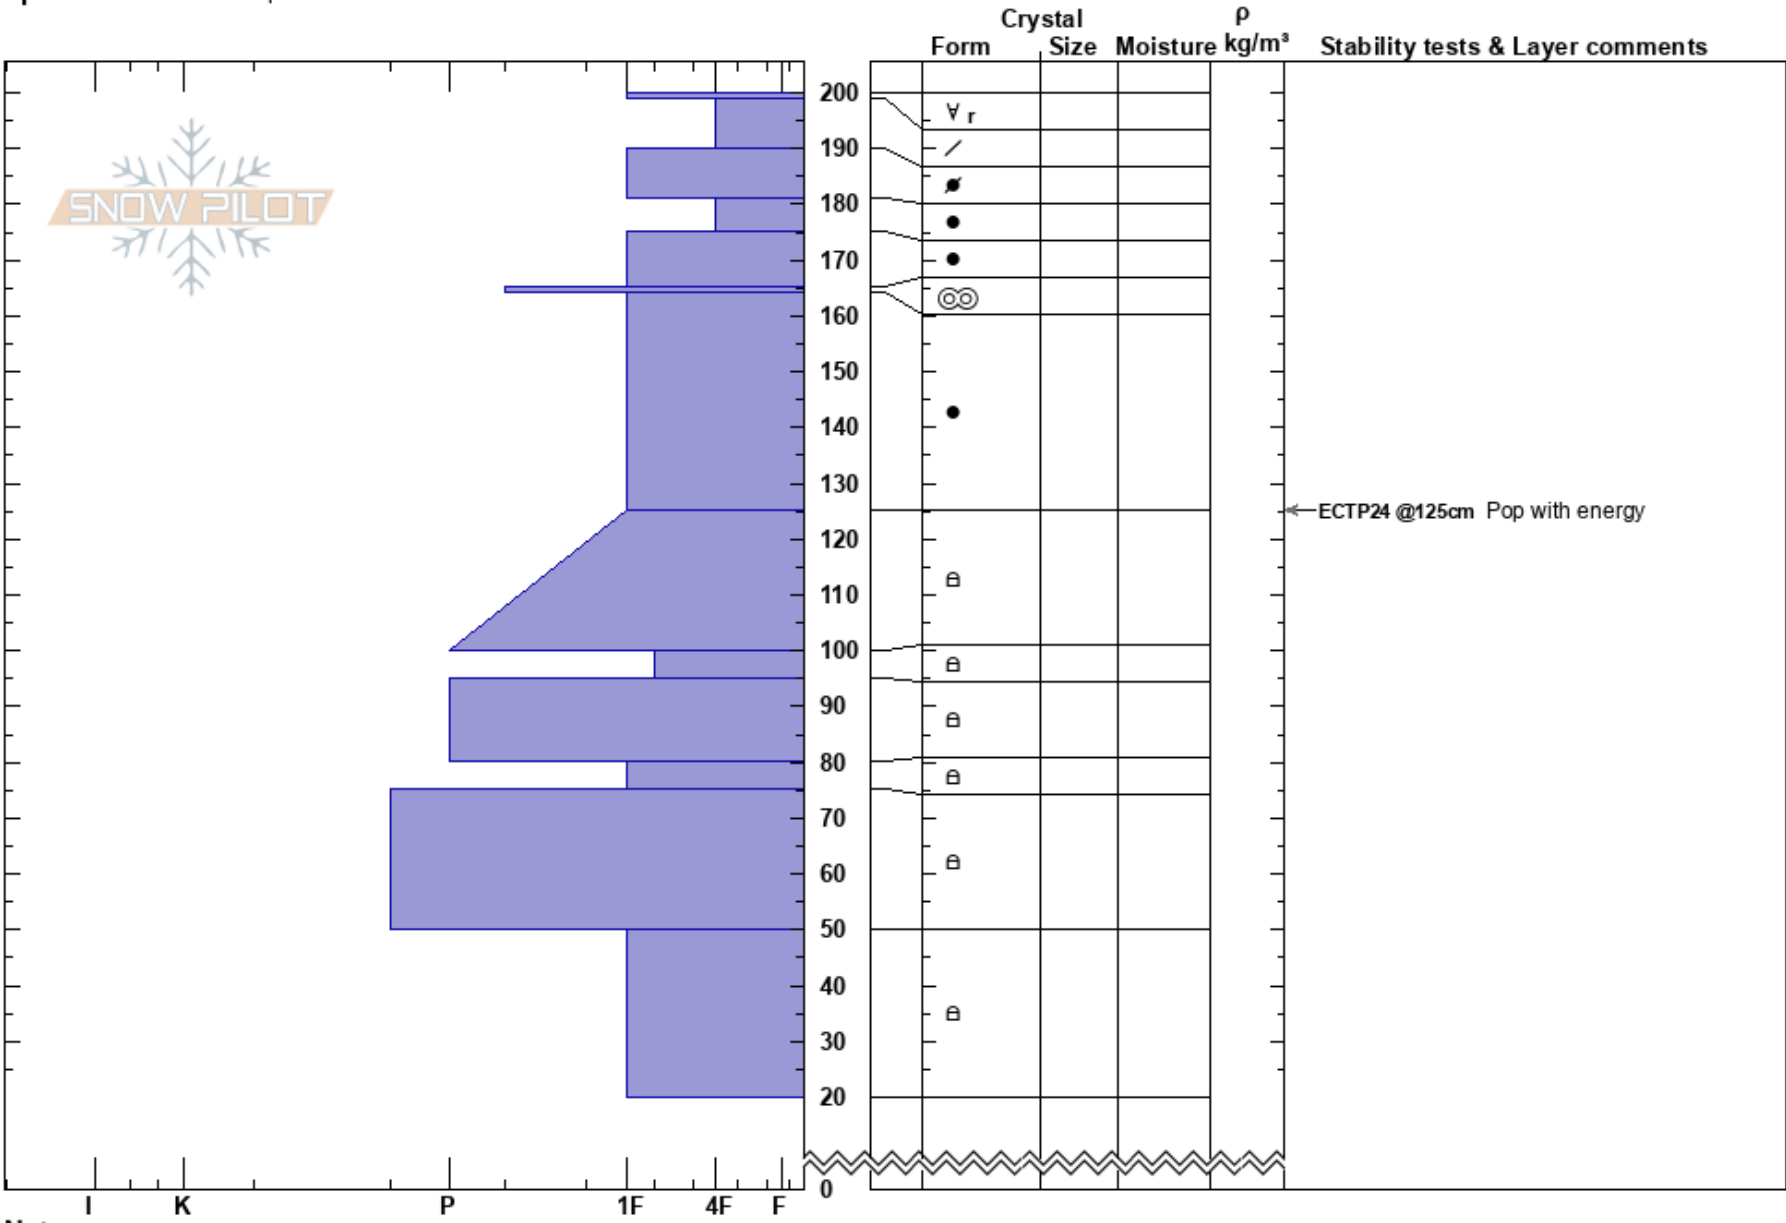

Chamois Basin
 Buchanans
 New Zealand
Elevation: 2000 m
Aspect: SE
Specifics: We skied slope

Harris Mountain
 29/08/2023 - 11:00
Co-ord: -44.44194N, 168.91487E
Slope Angle: 30°
Wind Loading: previous

Stability:
Air Temperature:
Sky Cover: FEW
Precipitation: NO
Wind: SW Light Breeze

HS:200 **Layer Notes:**

Notes: