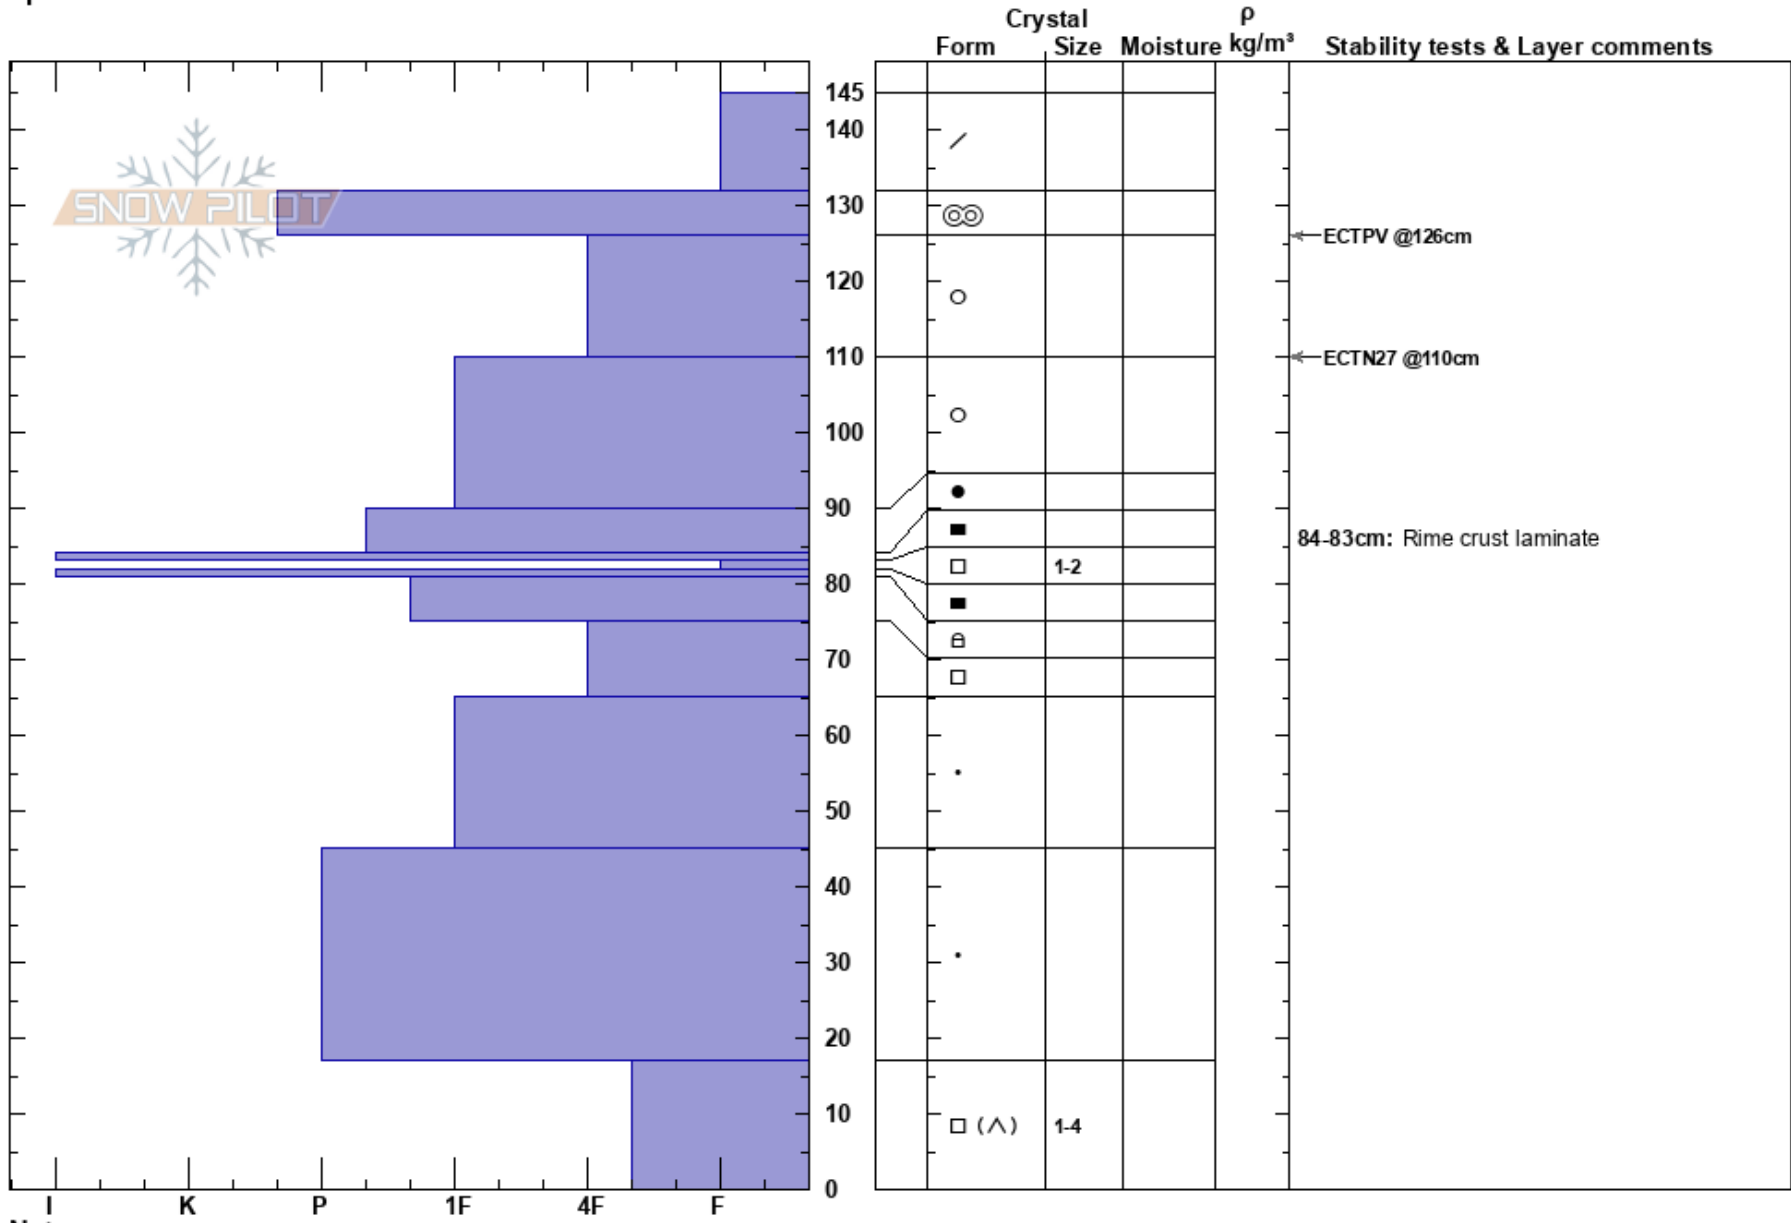

Full Profile
 Remarkables Range
 New Zealand
Elevation: 1900 m
Aspect: SE
Specifics:

Howie McFadyen
 29/08/2023 - 12:00
Co-ord: -45.06449N, 168.80502E
Slope Angle:
Wind Loading:

Stability:
Air Temperature:
Sky Cover: BKN
Precipitation: NO
Wind:

HS: 145
Layer Notes:
 84-83cm: Rime crust laminate
 83-82cm: Problematic layer

Notes: