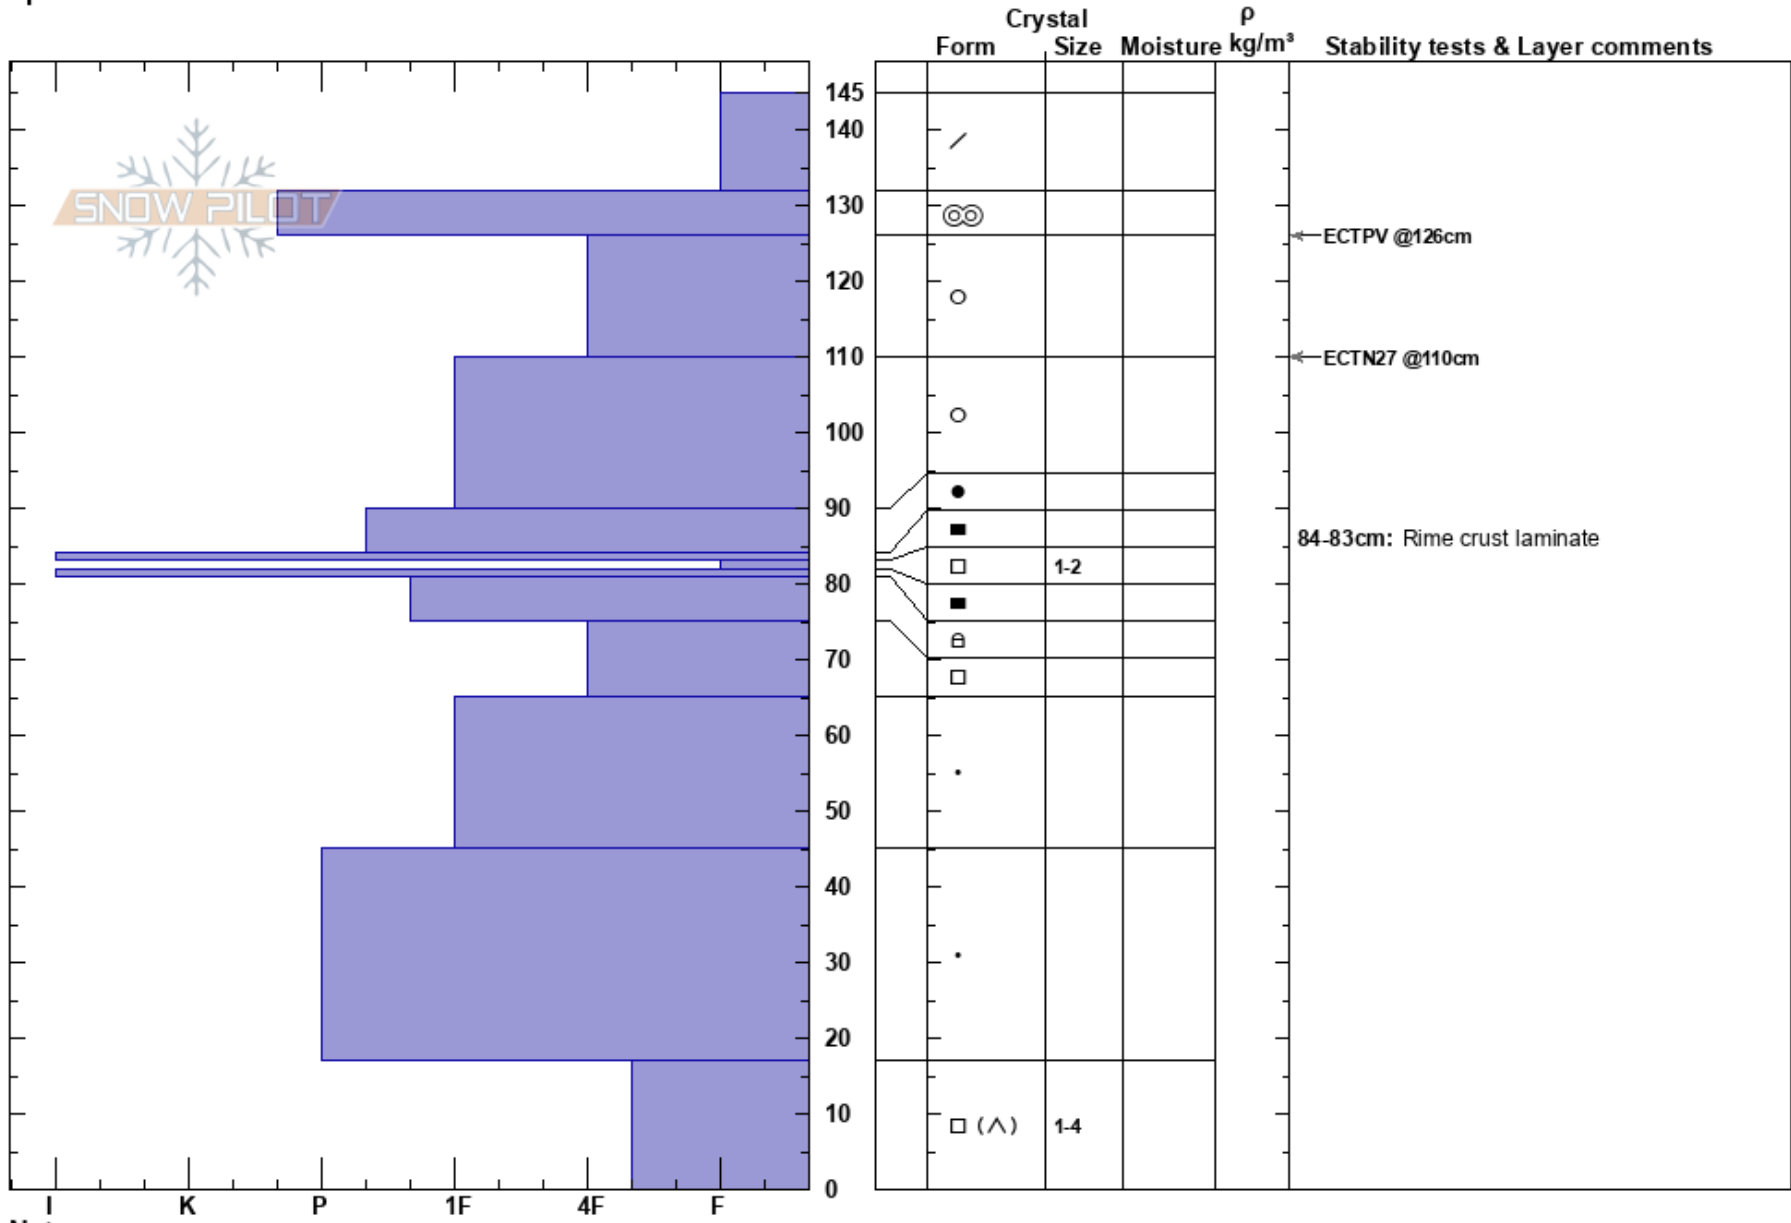

Full Profile
 Remarkables Range
 New Zealand
 Elevation: 1900 m
 Aspect: SE
 Specifics:

Howie McFadyen
 29/08/2023 - 12:00
 Co-ord: -45.06449N, 168.80502E
 Slope Angle:
 Wind Loading:

Stability:
 Air Temperature:
 Sky Cover: BKN
 Precipitation: NO
 Wind:

HS: 145
 Layer Notes:
 84-83cm: Rime crust laminate
 83-82cm: Problematic layer

Notes: