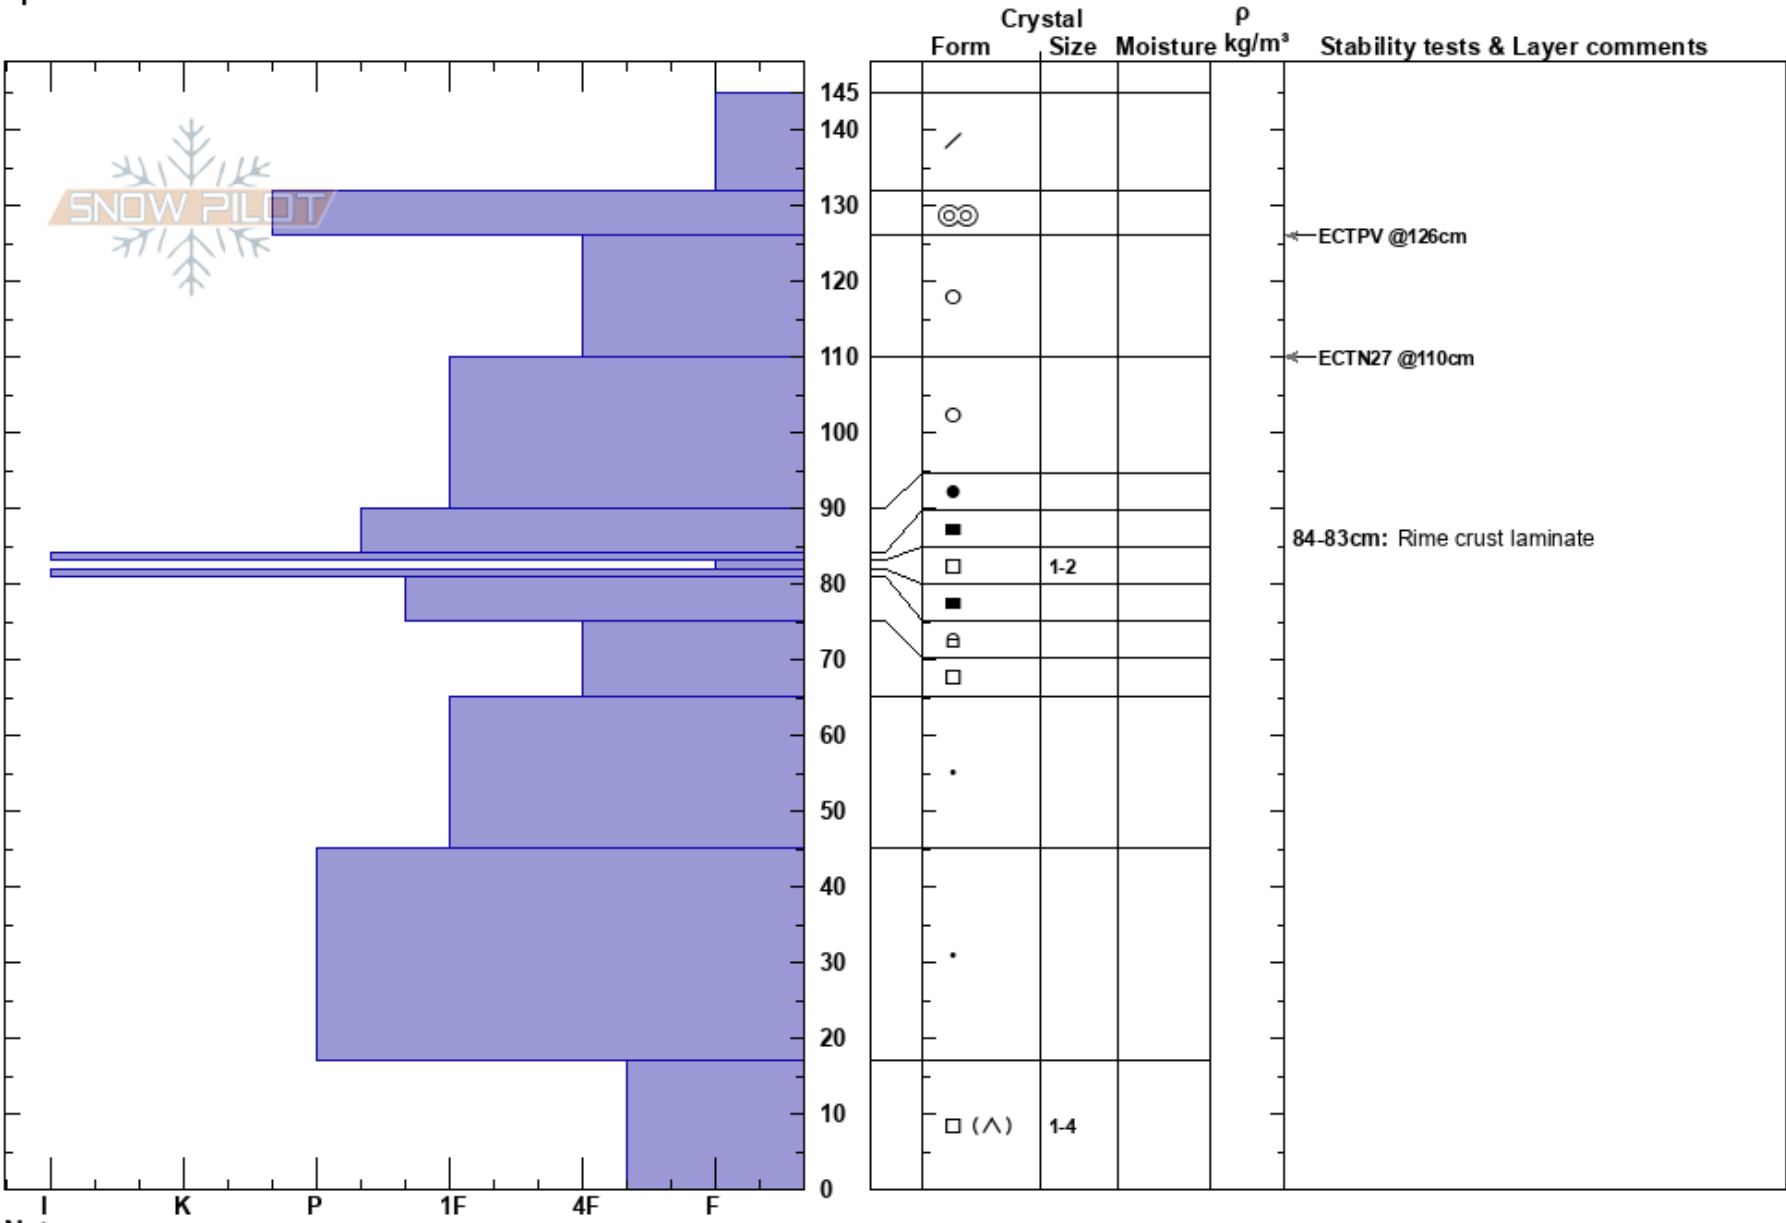

Full Profile  
 Remarkables Range  
 New Zealand  
 Elevation: 1900 m  
 Aspect: SE  
 Specifics:

Howie McFadyen  
 29/08/2023 - 12:00  
 Co-ord: -45.06449N, 168.80502E  
 Slope Angle:  
 Wind Loading:

Stability:  
 Air Temperature:  
 Sky Cover: BKN  
 Precipitation: NO  
 Wind:

HS: 145  
 Layer Notes:  
 84-83cm: Rime crust laminate  
 83-82cm: Problematic layer

Notes: