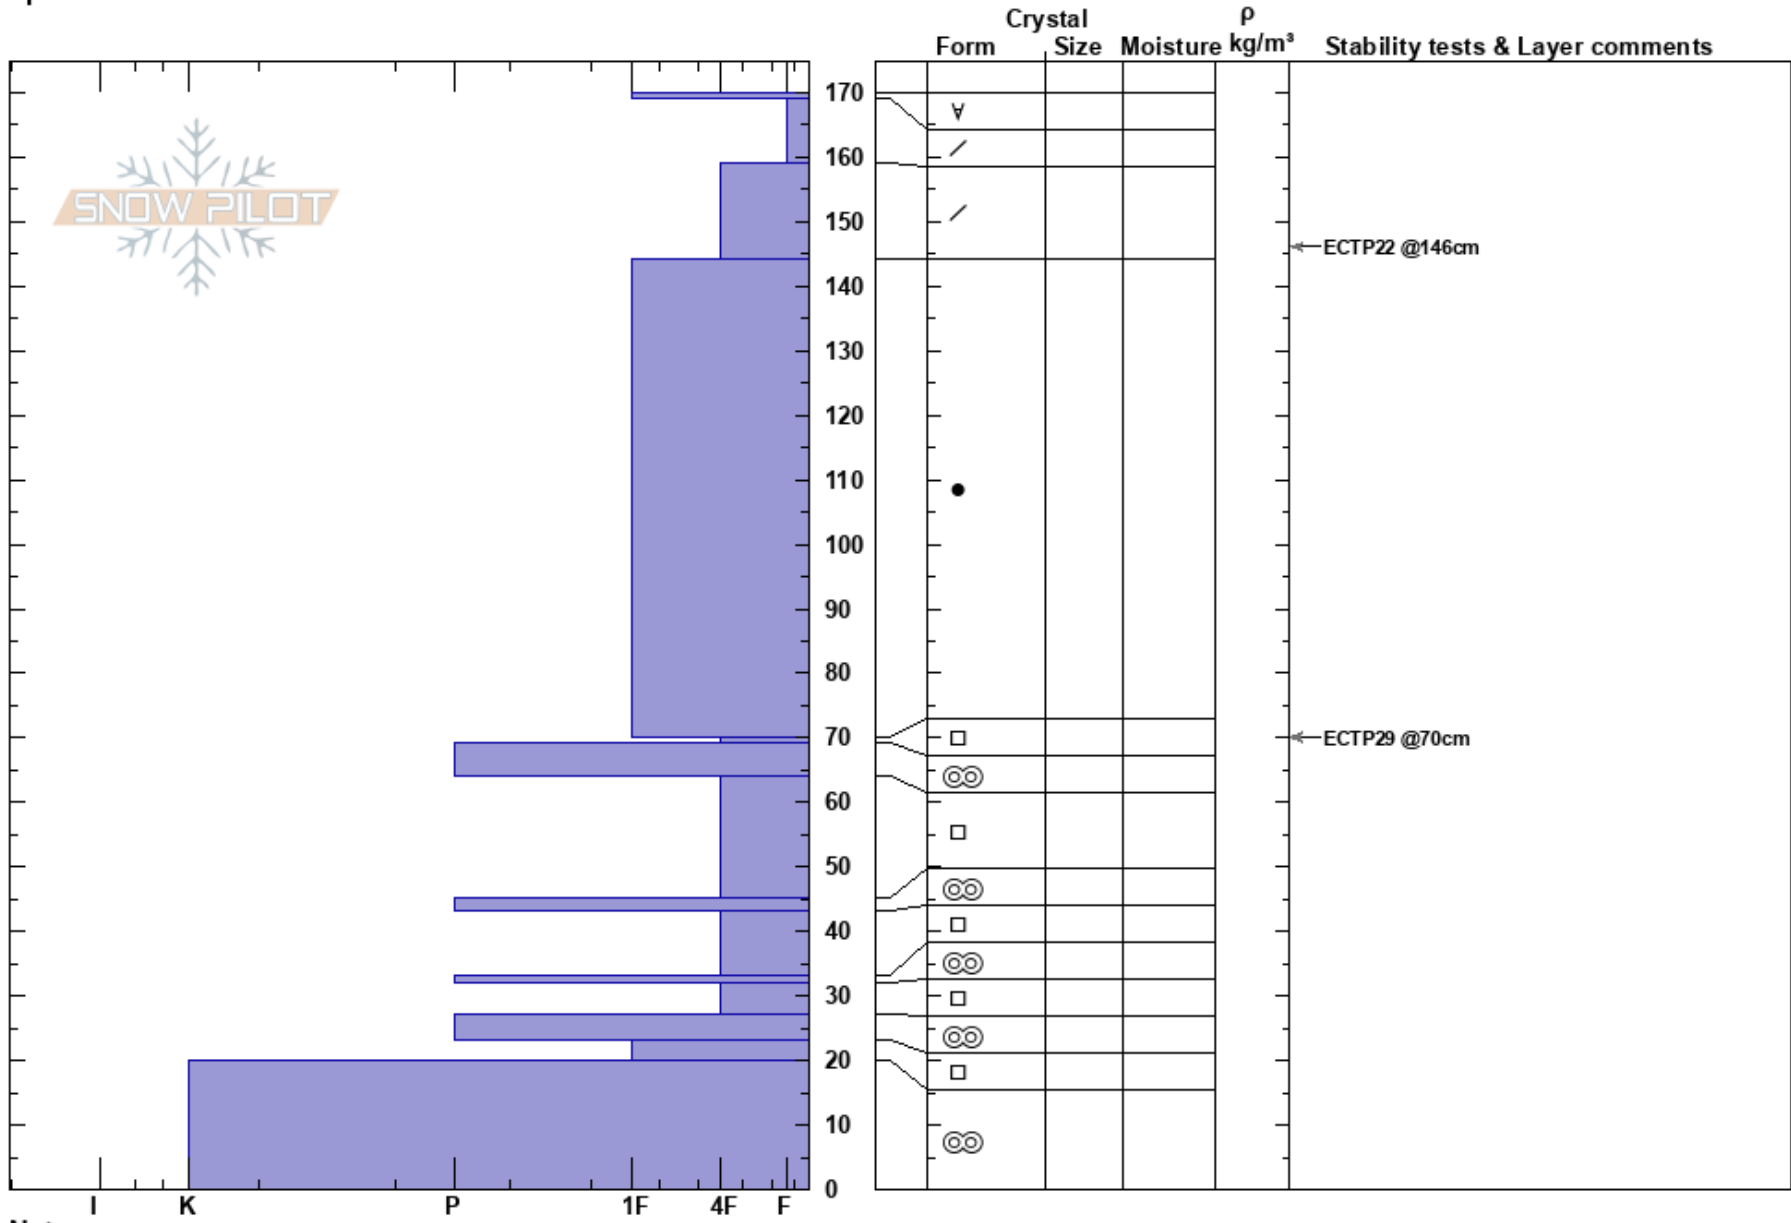

Craigroyston  
 Nth Harris  
 New Zealand  
**Elevation:** 2050 m  
**Aspect:** S  
**Specifics:**

Harris Mountain  
 28/08/2023 - 13:00  
**Co-ord:** -44.54110N, 168.76049E  
**Slope Angle:** 20°  
**Wind Loading:** no

**Stability:** **HS:** 170 **Layer Notes:**  
**Air Temperature:** -1°C **PF:** 25 64-45cm: Problematic layer  
**Sky Cover:** CLR **PS:** 10  
**Precipitation:** NO  
**Wind:** S Light Breeze

Notes: