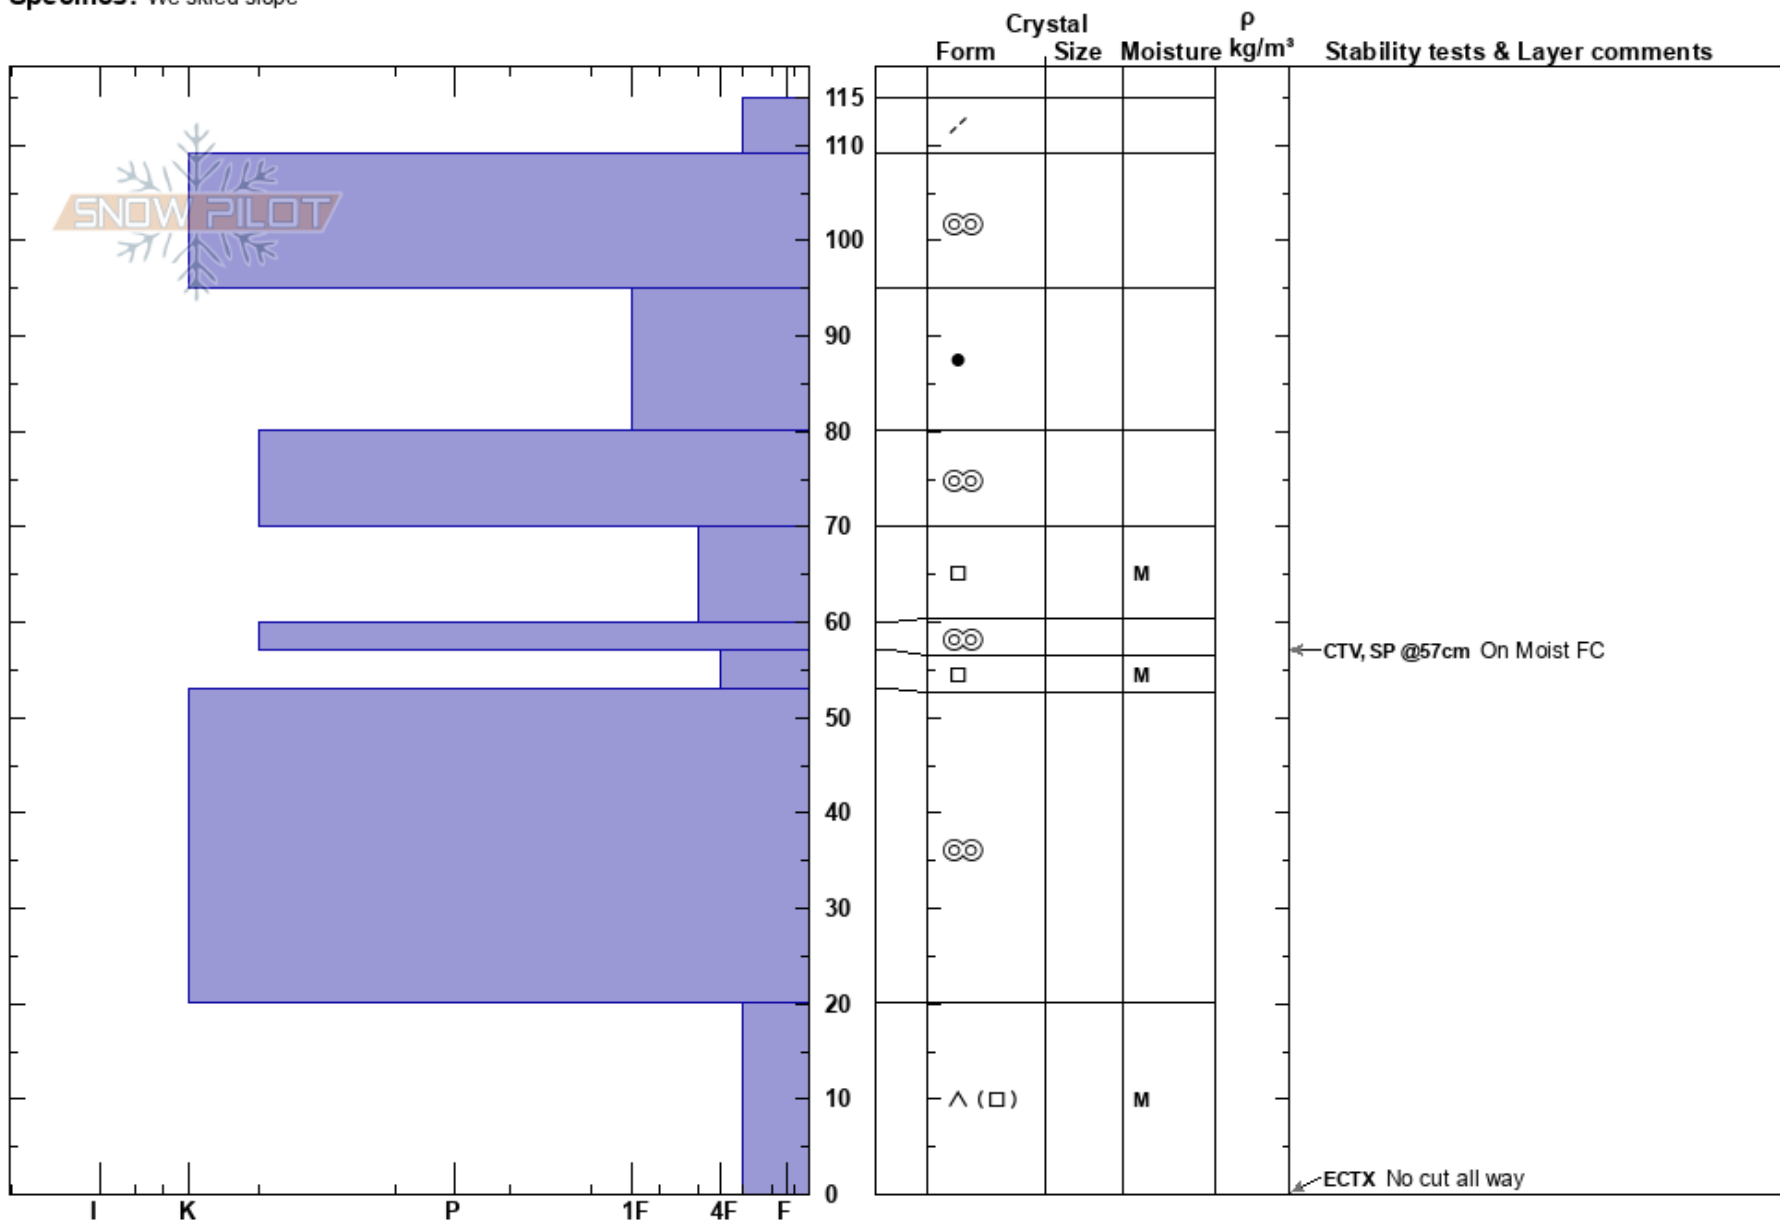

Cedrics
 Remarkables Range
 New Zealand
Elevation: 1939 m
Aspect: NE
Specifics: We skied slope

Harris Mountain
 28/08/2023 - 12:00
Co-ord: -45.11480N, 168.83055E
Slope Angle: 34°
Wind Loading: no

Stability:
Air Temperature:
Sky Cover:
Precipitation: NO
Wind: W Light Breeze

HS: 115

Layer Notes:

Notes: