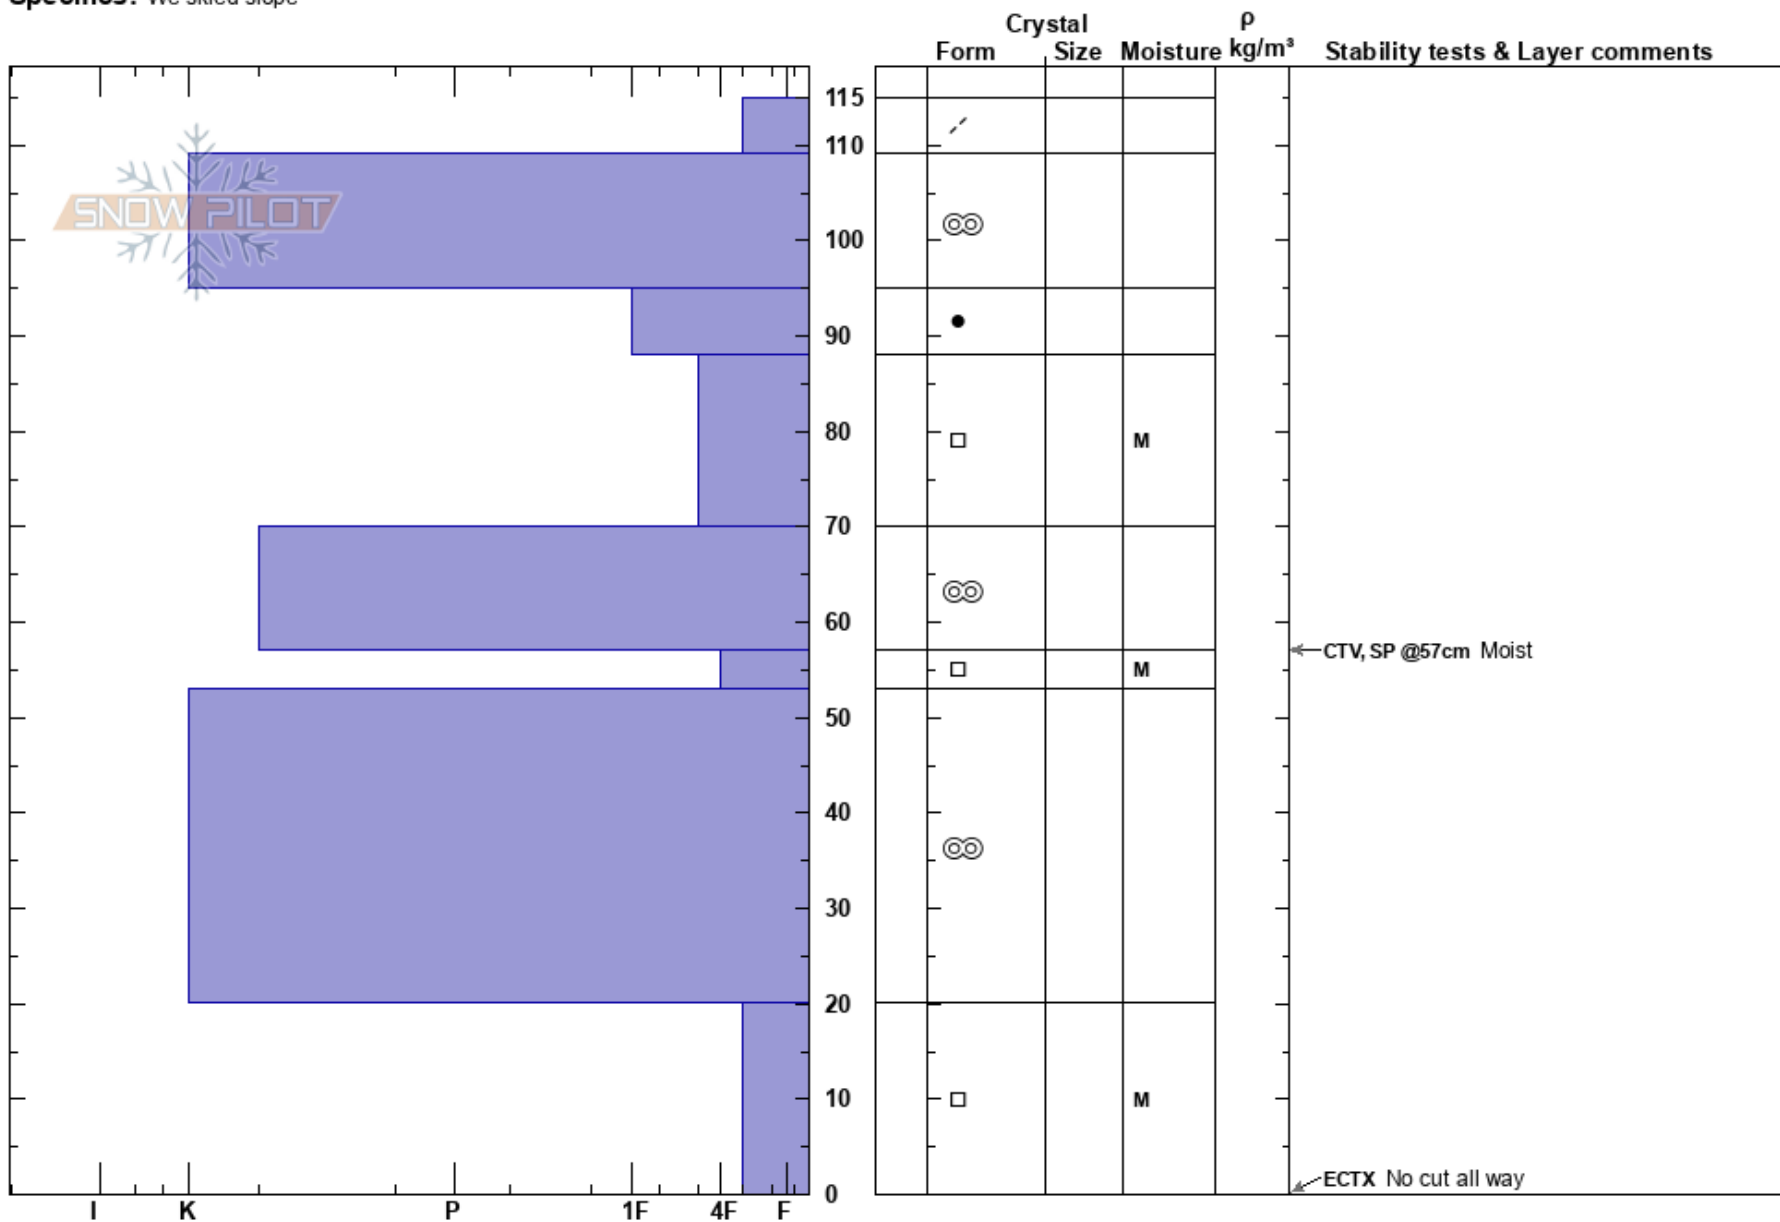

Cedrics
 Remarkables Range
 New Zealand
Elevation: 1975 m
Aspect: NE
Specifics: We skied slope

Harris Mountain
 28/08/2023 - 12:00
Co-ord: -45.11480N, 168.83055E
Slope Angle: 34°
Wind Loading: no

Stability:
Air Temperature:
Sky Cover: CLR
Precipitation: NO
Wind: SW Light Breeze

HS: 115 **Layer Notes:**

Notes: