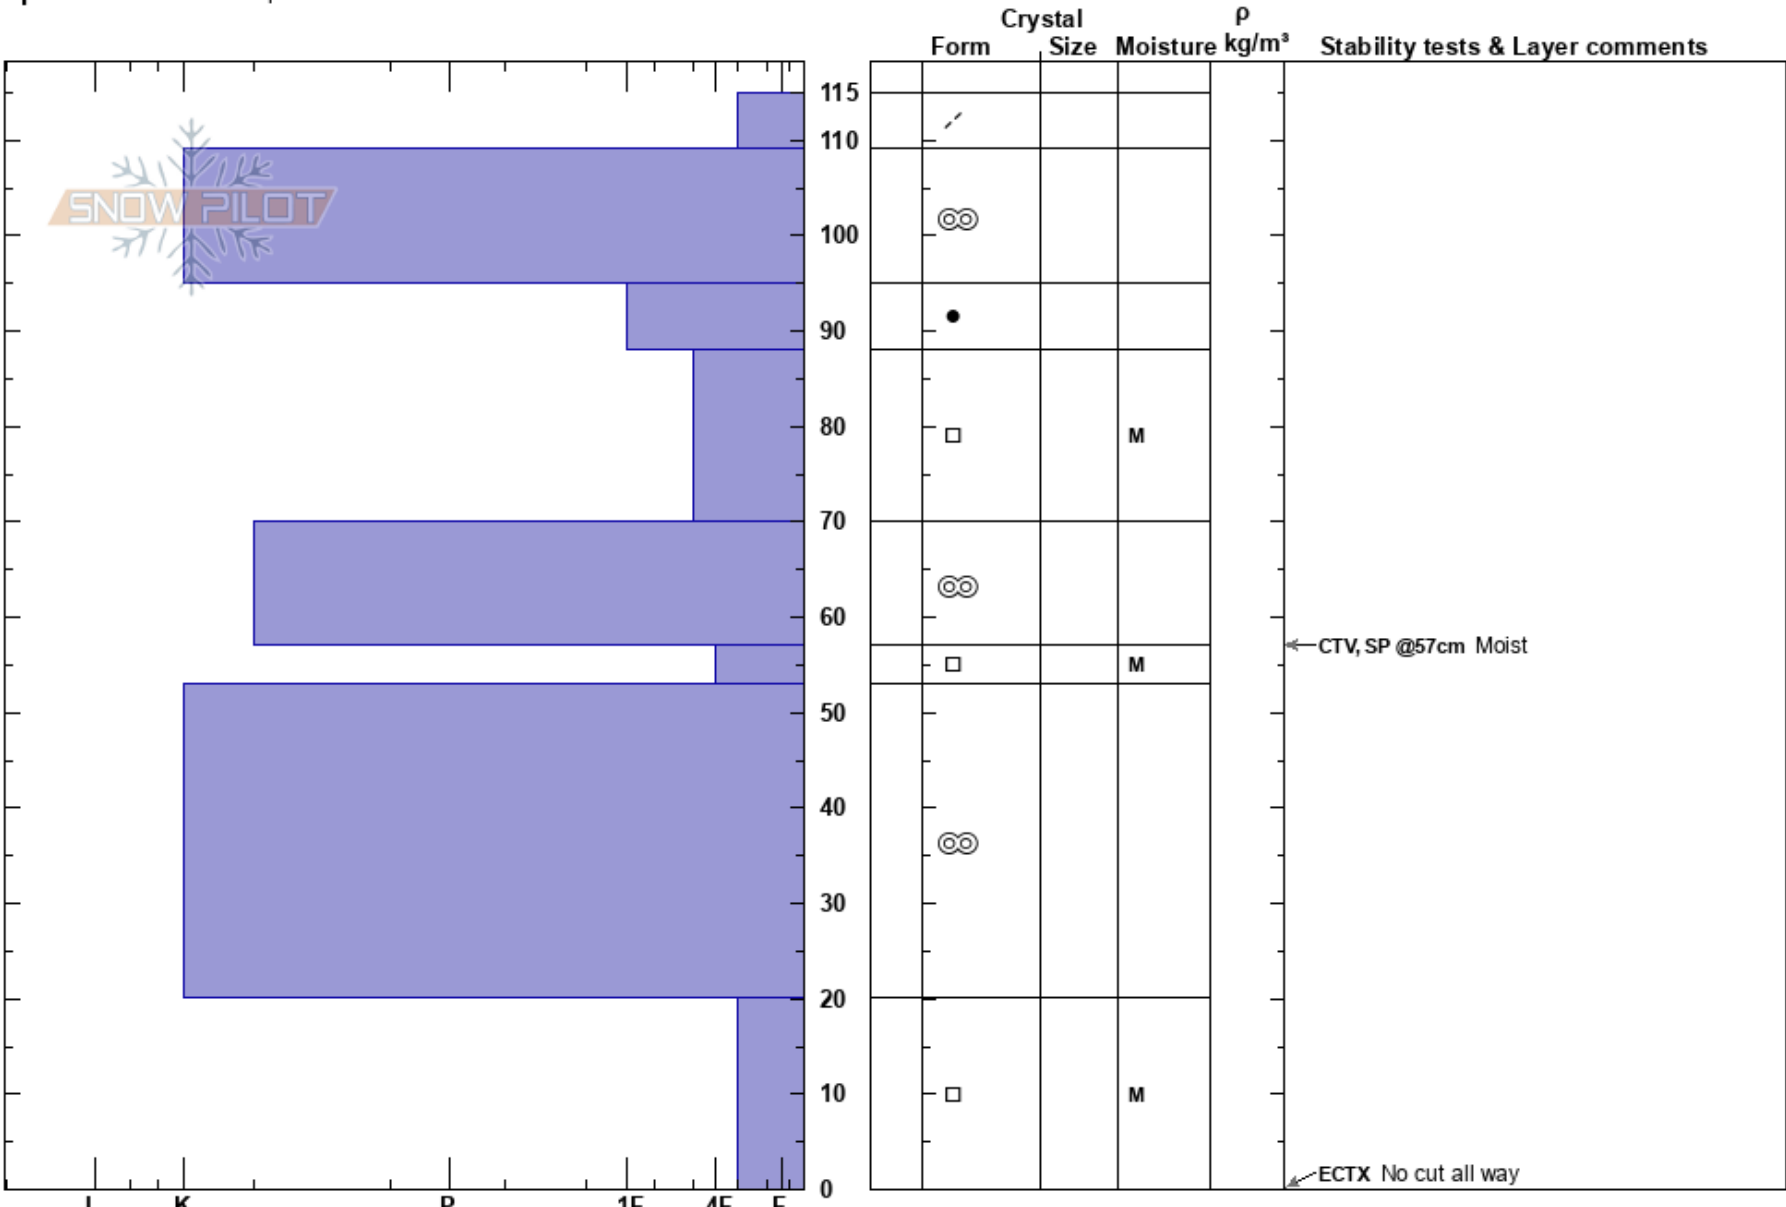

Cedrics
 Remarkables Range
 New Zealand
Elevation: 1975 m
Aspect: NE
Specifics: We skied slope

Harris Mountain
 28/08/2023 - 12:00
Co-ord: -45.11480N, 168.83055E
Slope Angle: 34°
Wind Loading: no

Stability:
Air Temperature:
Sky Cover: CLR
Precipitation: NO
Wind: SW Light Breeze

HS: 115

Layer Notes:

Notes: