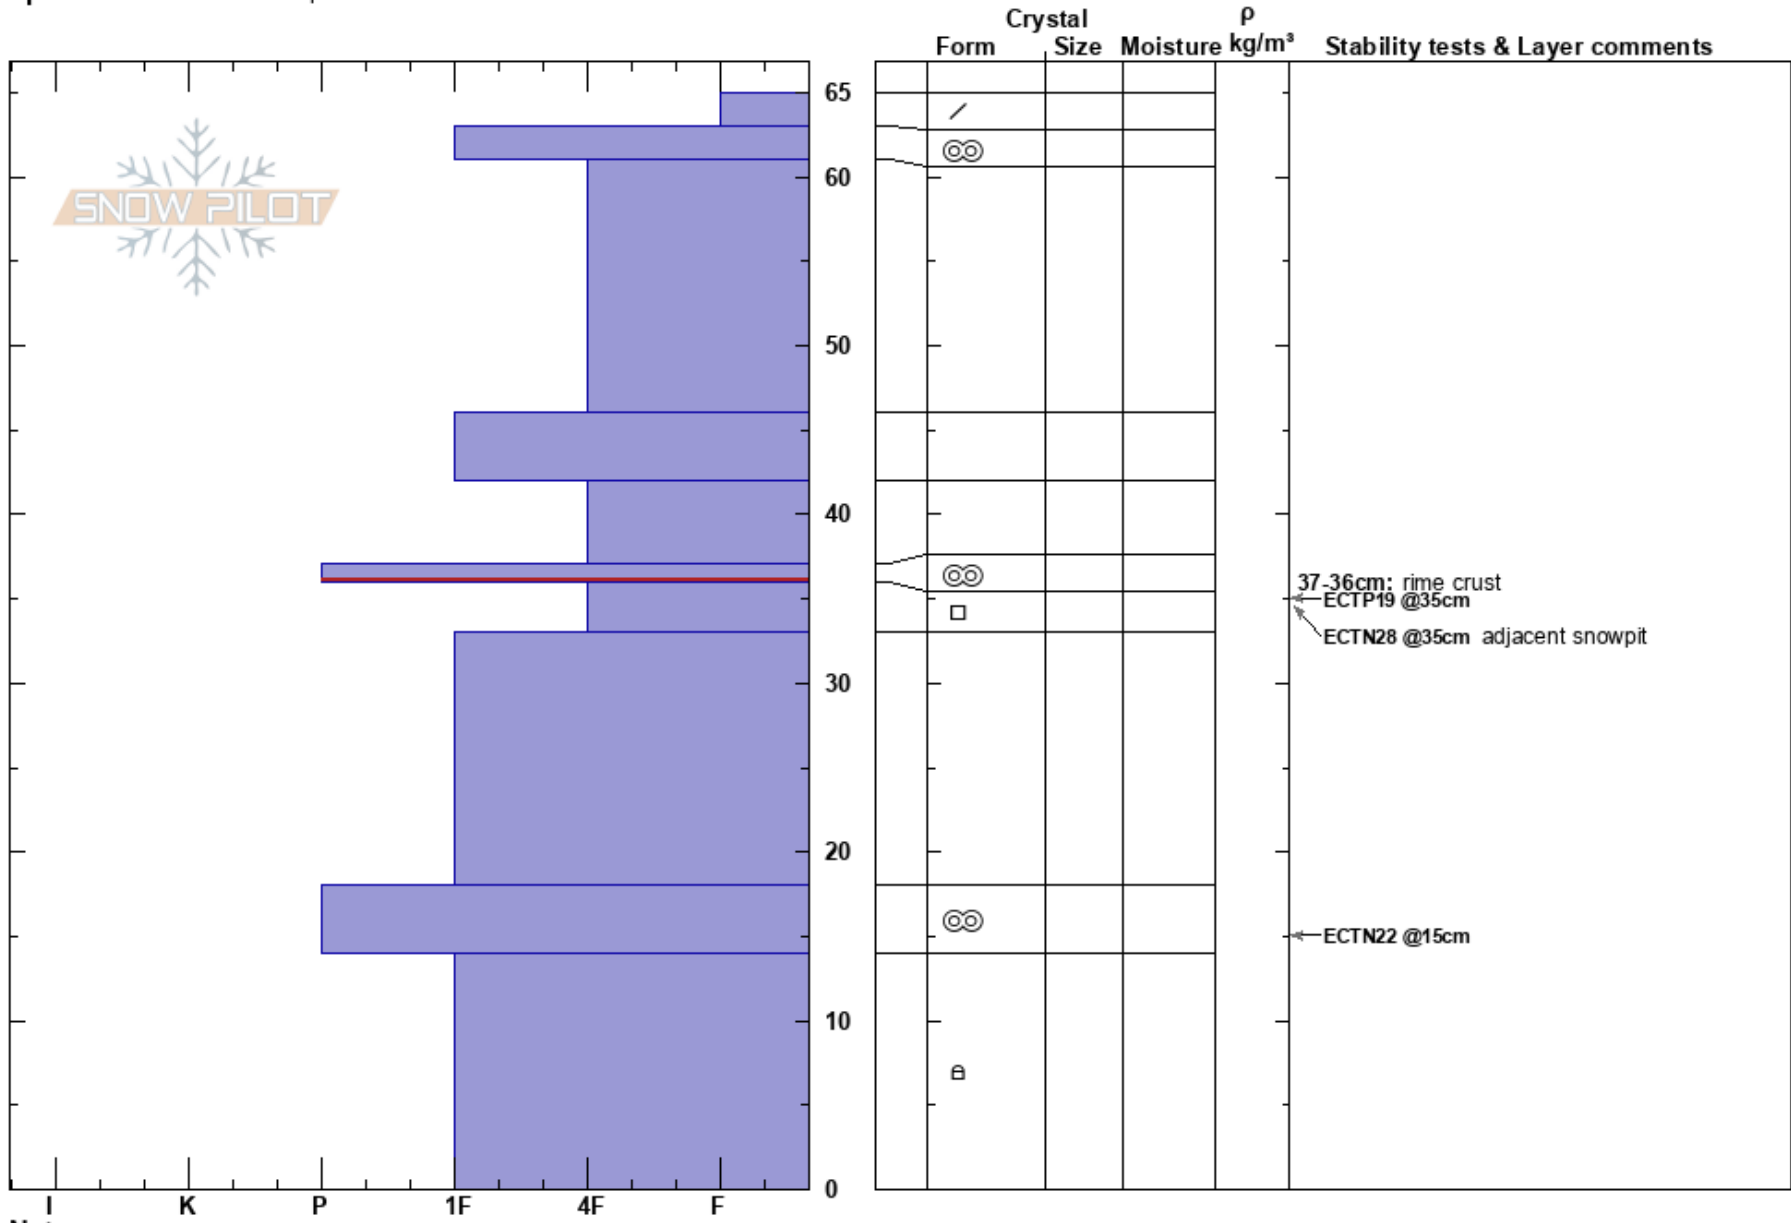

Mt Wall Craigieburns
 Craigieburn Range
 New Zealand
Elevation: 1750 m
Aspect: S
Specifics: Ski tracks on slope

Anna Loomes
 25/08/2023 - 13:30
Co-ord: -43.13715N, 171.66967E
Slope Angle: 25°
Wind Loading:

Stability:
Air Temperature: 3°C
Sky Cover:
Precipitation: NO
Wind: Calm

HS: 65
PF: 20
PS: 5
 37-36cm: rime crust
 37-36cm: Problematic layer

Notes: