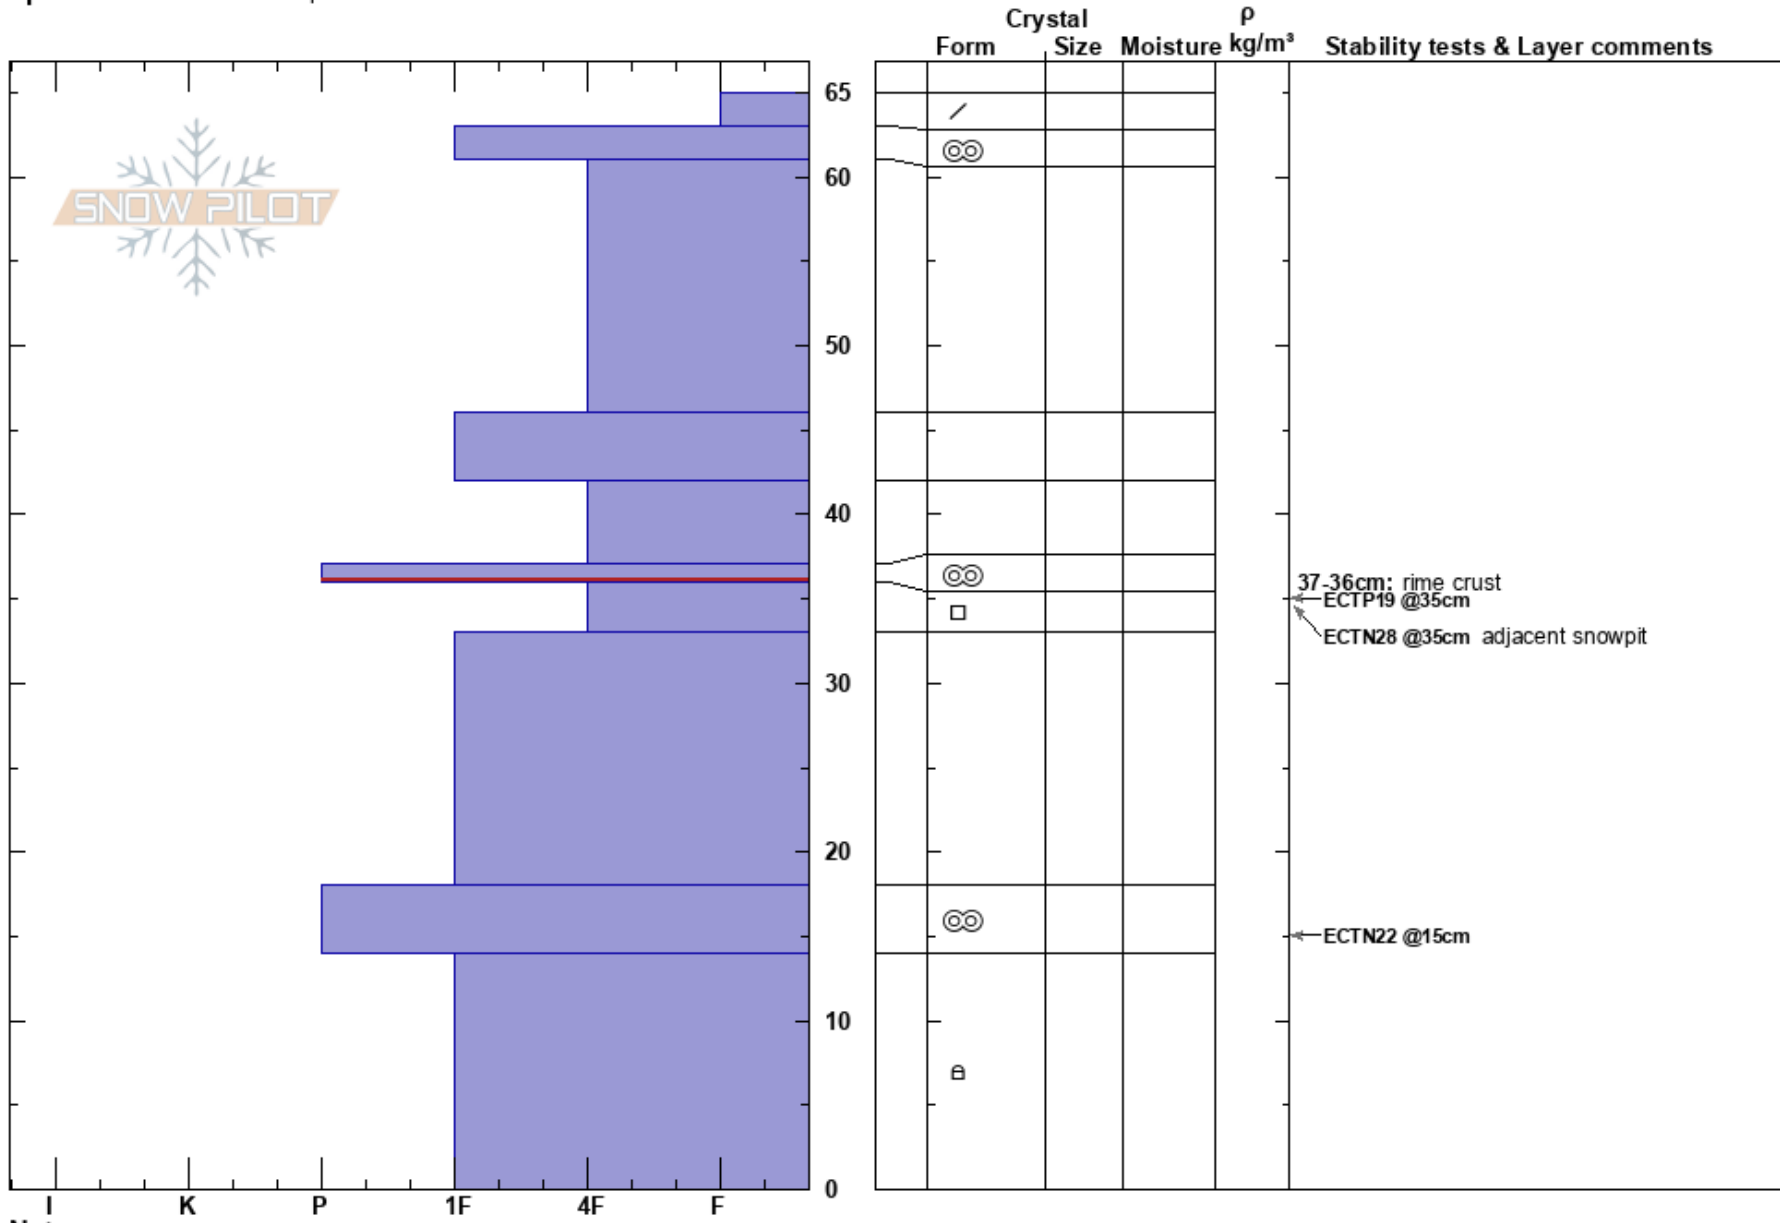

Mt Wall Craigieburns
 Craigieburn Range
 New Zealand
Elevation: 1750 m
Aspect: S
Specifics: Ski tracks on slope

Anna Loomes
 25/08/2023 - 13:30
Co-ord: -43.13715N, 171.66967E
Slope Angle: 25°
Wind Loading:

Stability:
Air Temperature: 3°C
Sky Cover:
Precipitation: NO
Wind: Calm

HS: 65
PF: 20
PS: 5
 37-36cm: rime crust
 37-36cm: Problematic layer

Notes: