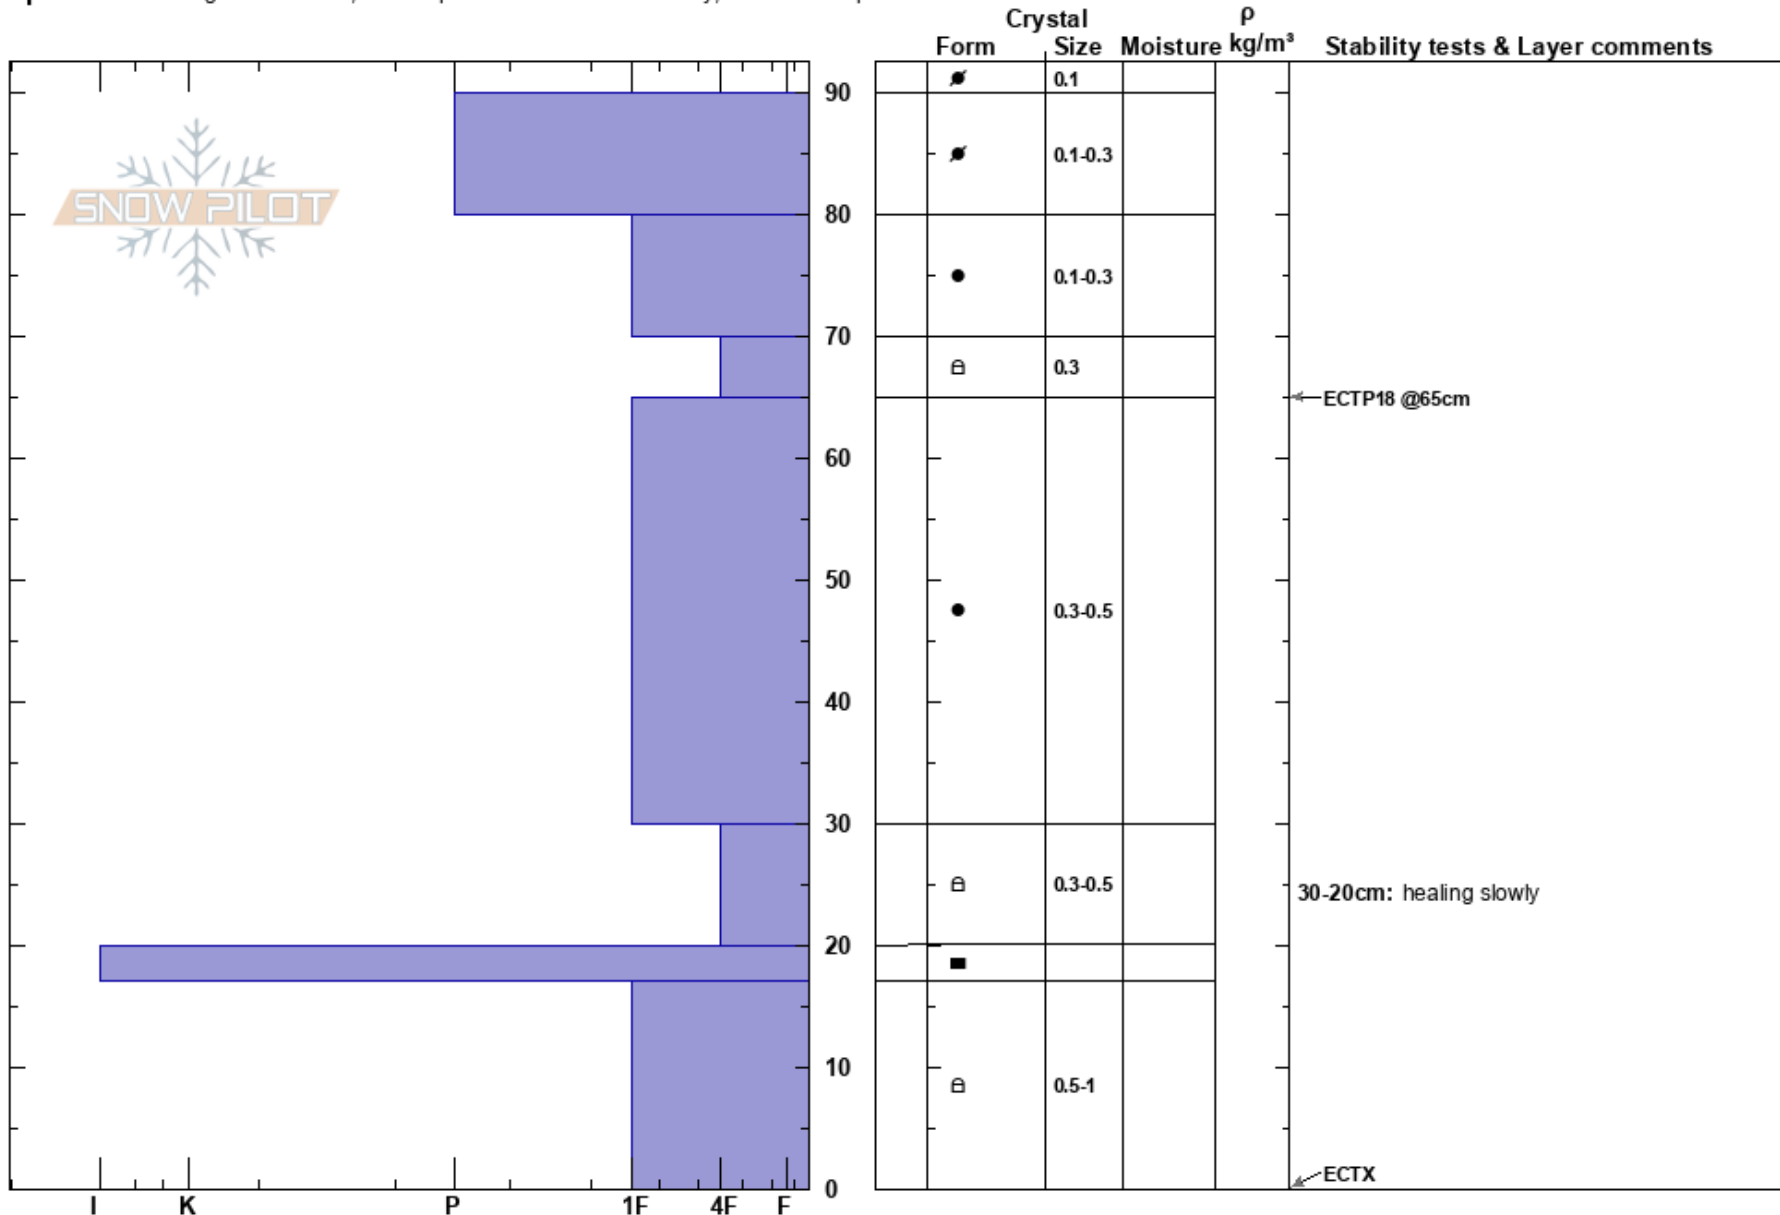

Bluff Zone 2
 Craigieburn Range
 New Zealand
 Elevation: 5716 ft
 Aspect: E

Austin DiVesta
 24/08/2023 - 11:00
 Co-ord: -43.26628N, 171.63859W
 Slope Angle: 34°
 Wind Loading: previous

Stability: **Air Temperature:**
 Sky Cover: CLR
 Precipitation: NO
 Wind: Calm

HS:90
 PF: 0 30-20cm: healing slowly
 PS: 0

Specifics: Pit dug in a Ski Area; Pit is representative of backcountry; We skied slope

Notes: Limited mitigation work here.