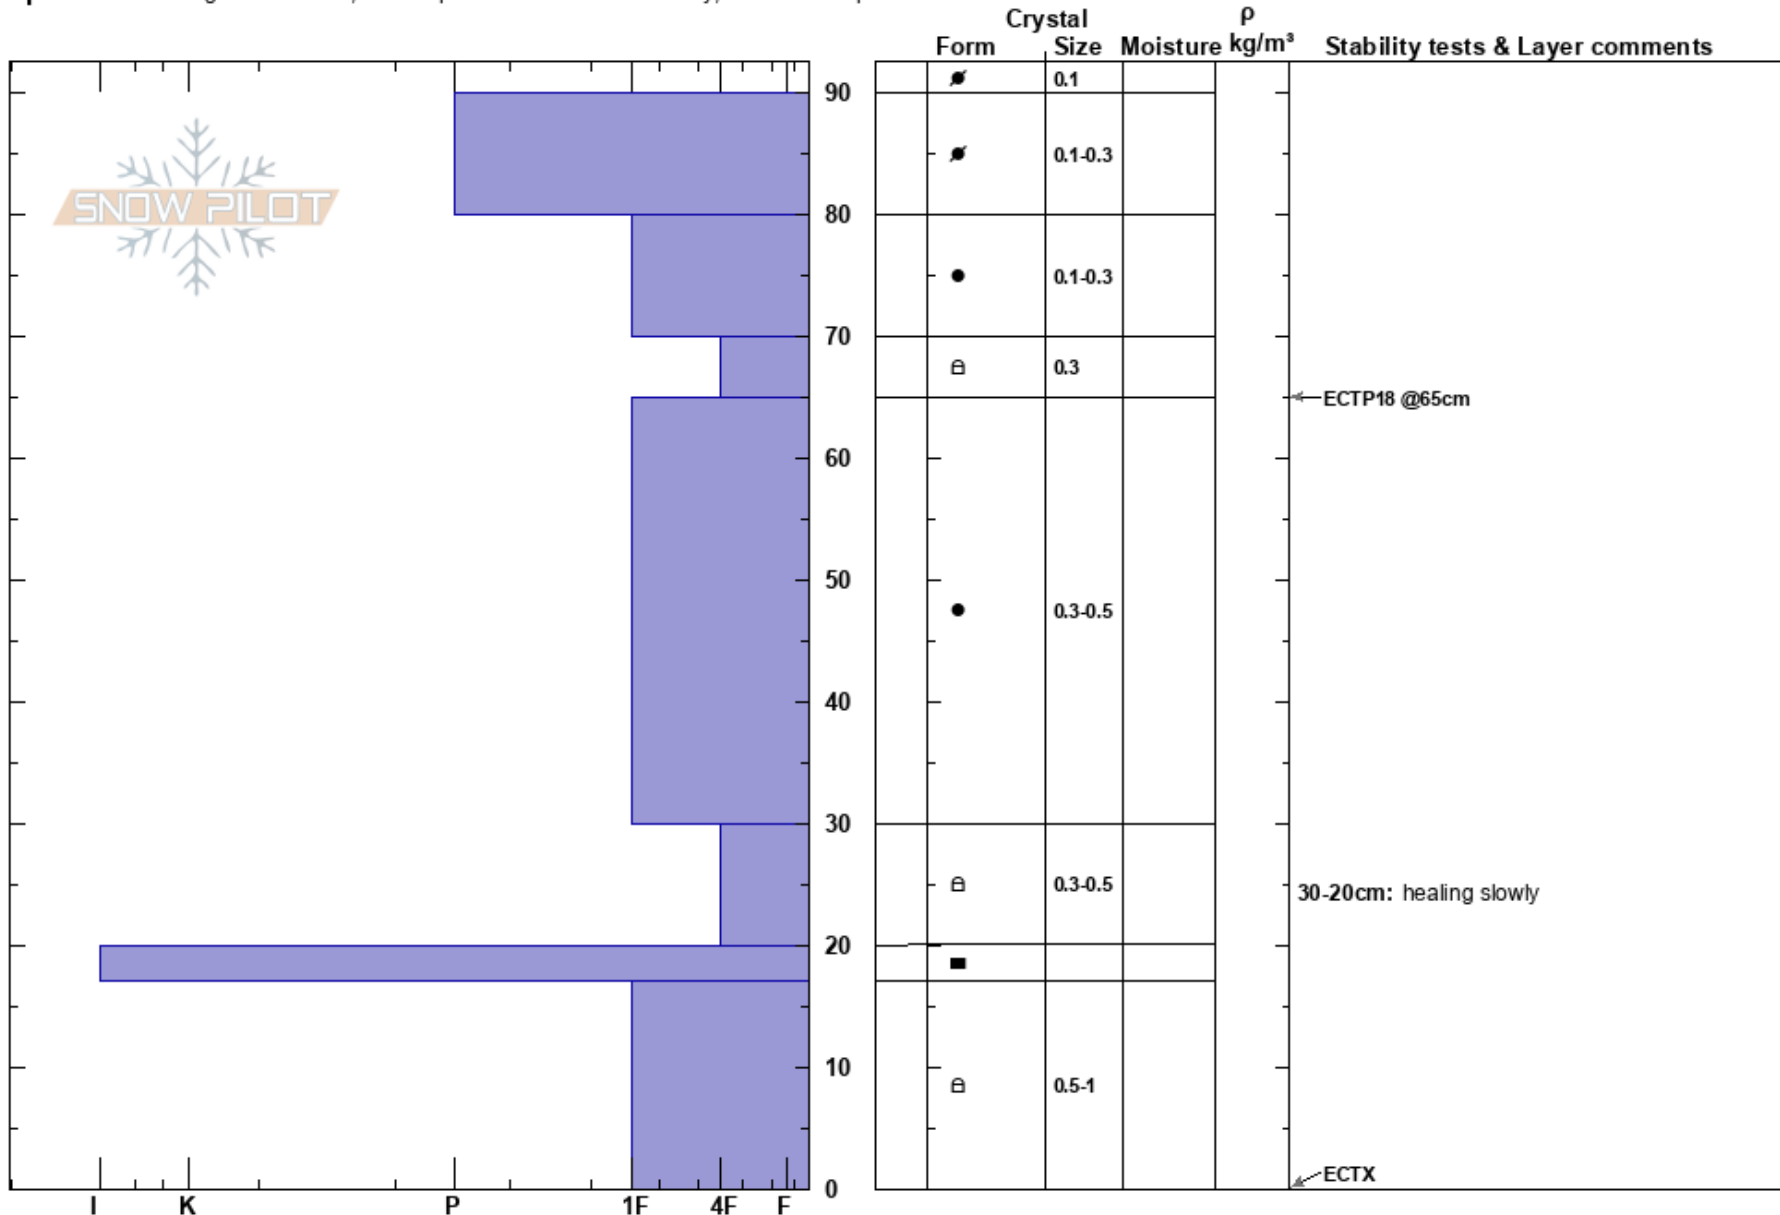

Bluff Zone 2  
 Craigieburn Range  
 New Zealand  
 Elevation: 5716 ft  
 Aspect: E

Austin DiVesta  
 24/08/2023 - 11:00  
 Co-ord: -43.26628N, 171.63859W  
 Slope Angle: 34°  
 Wind Loading: previous

Stability: **Air Temperature:**  
 Sky Cover: CLR  
 Precipitation: NO  
 Wind: Calm

HS:90  
 PF: 0 30-20cm: healing slowly  
 PS: 0

Specifics: Pit dug in a Ski Area; Pit is representative of backcountry; We skied slope

Notes: Limited mitigation work here.