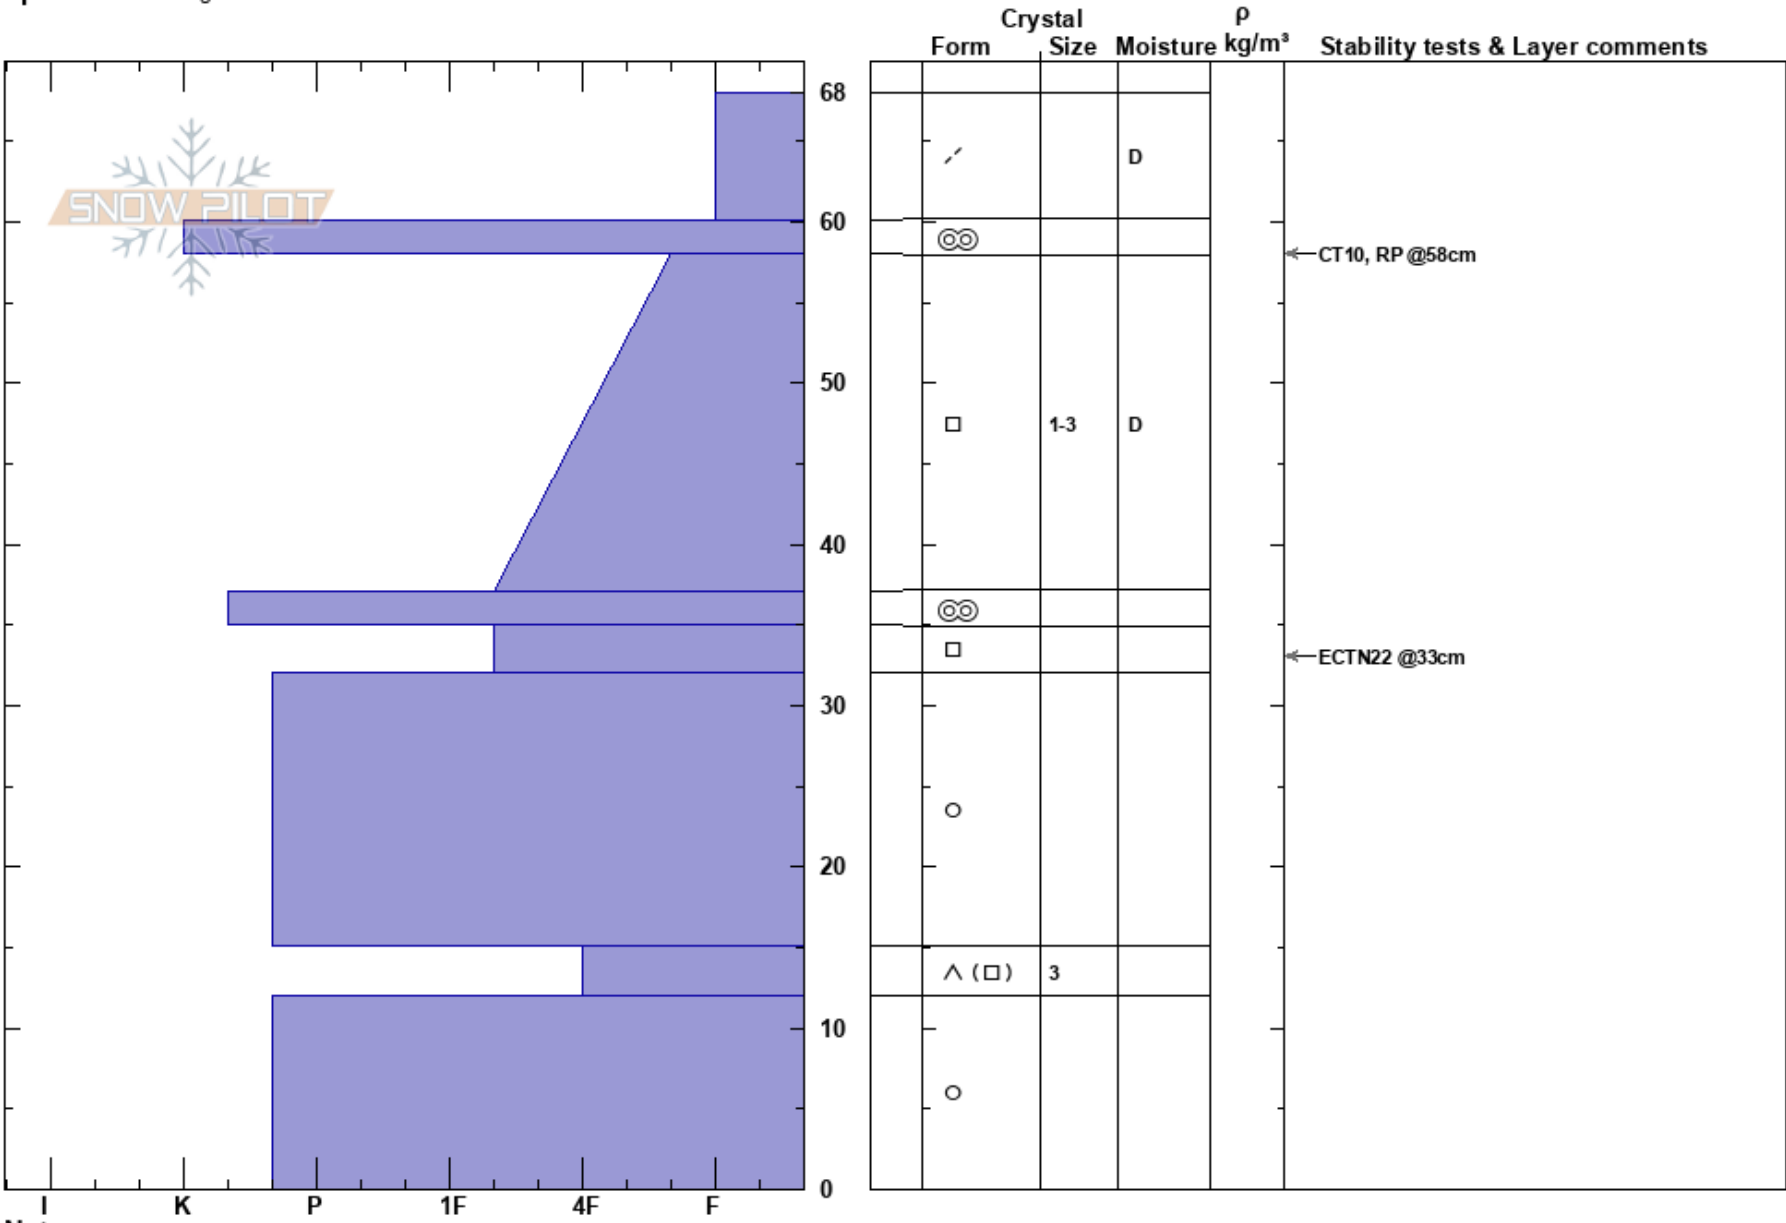

towers 4 upper  
 Treble Cone  
 New Zealand  
**Elevation:**  
**Aspect:**  
**Specifics:** Pit dug in a Ski Area

Craig adams  
 24/08/2023 - 14:30  
**Co-ord:**  
**Slope Angle:**  
**Wind Loading:**

**Stability:**  
**Air Temperature:**  
**Sky Cover:**  
**Precipitation:** NO  
**Wind:** SW Light Breeze

**HS:** 68 **Layer Notes:**

**Notes:**