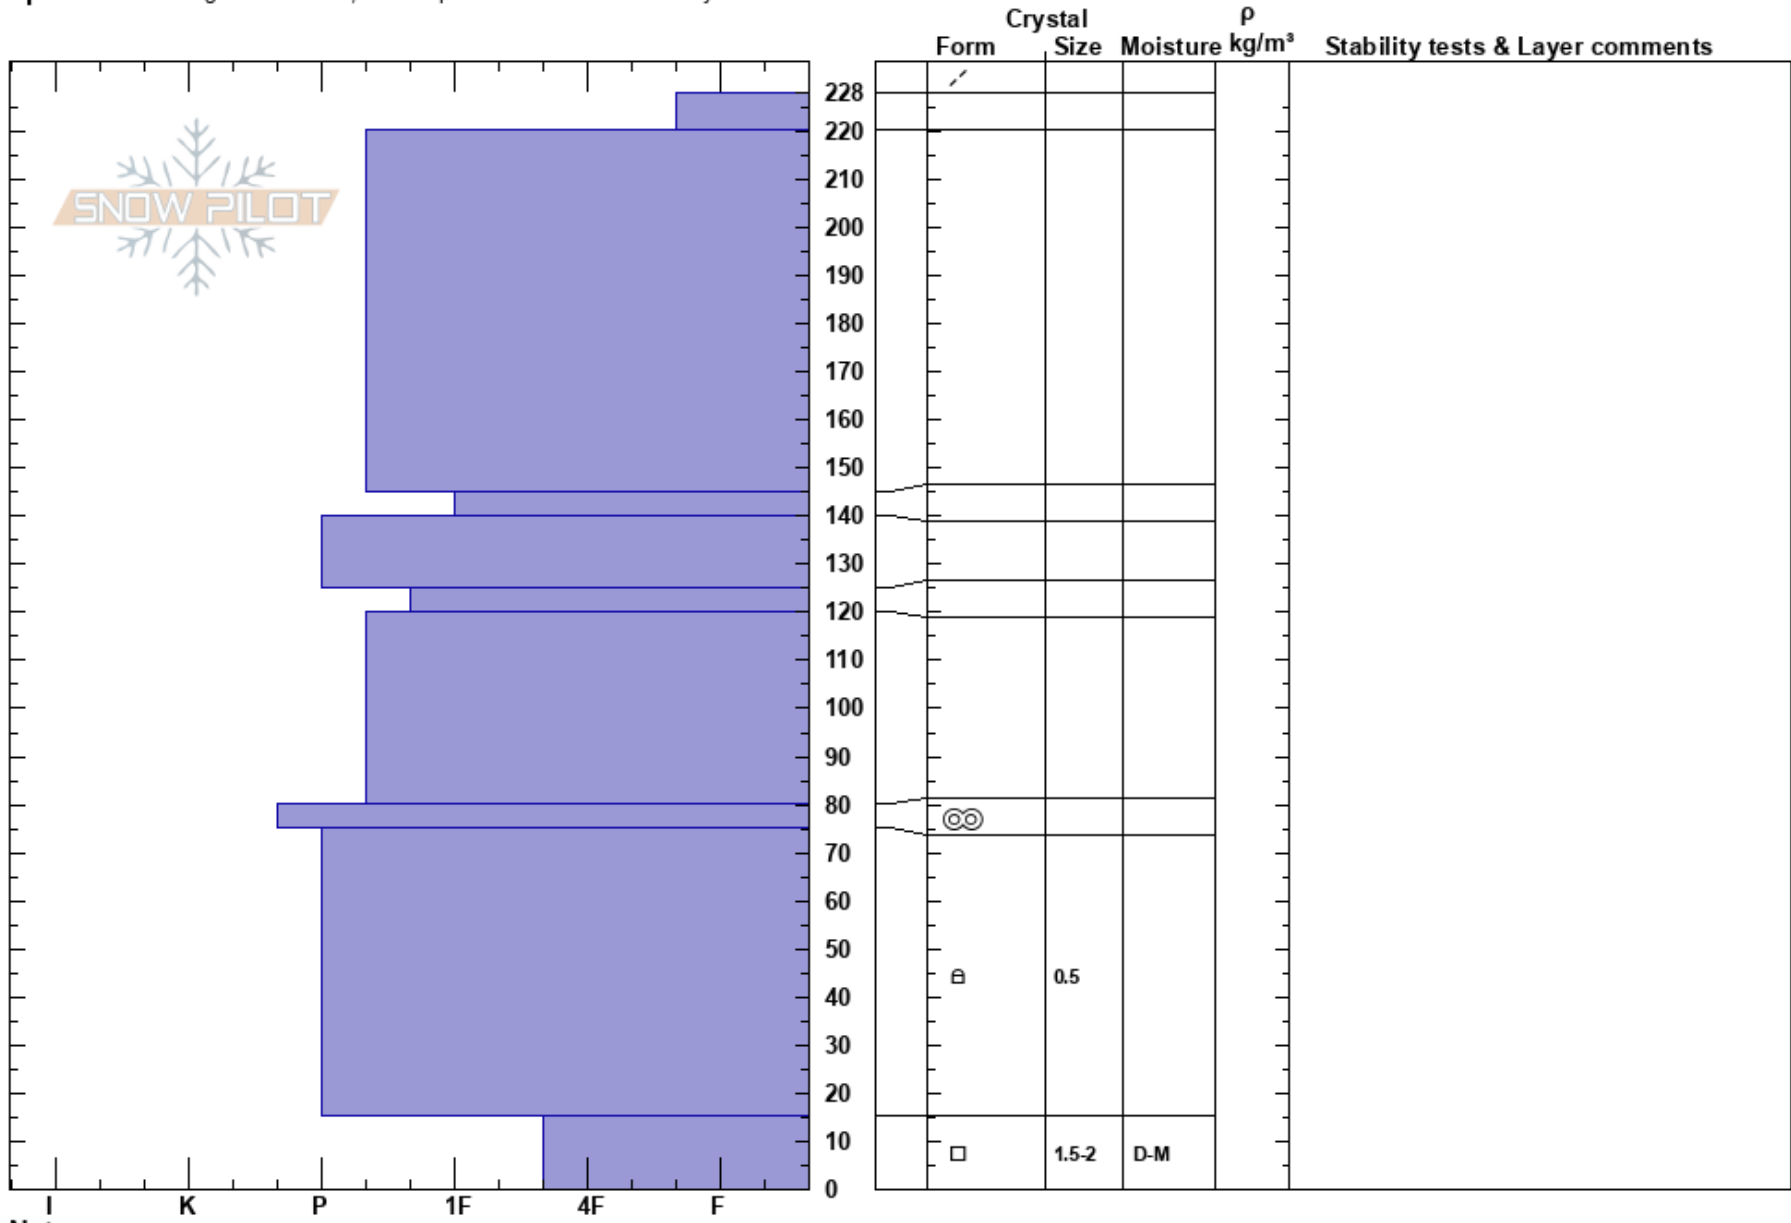

Hamilton Zone 4/3  
 Craigieburn Range  
 New Zealand  
**Elevation:** 1850 m  
**Aspect:** E

Hamish McKay  
 24/08/2023 - 12:00  
**Co-ord:** -43.11348N, 171.69056E  
**Slope Angle:** 37°  
**Wind Loading:** previous

**Stability:**  
**Air Temperature:**  
**Sky Cover:** BKN  
**Precipitation:** NO  
**Wind:** S Light Breeze

**Specifics:** Pit dug in a Ski Area; Pit is representative of backcountry

Notes: