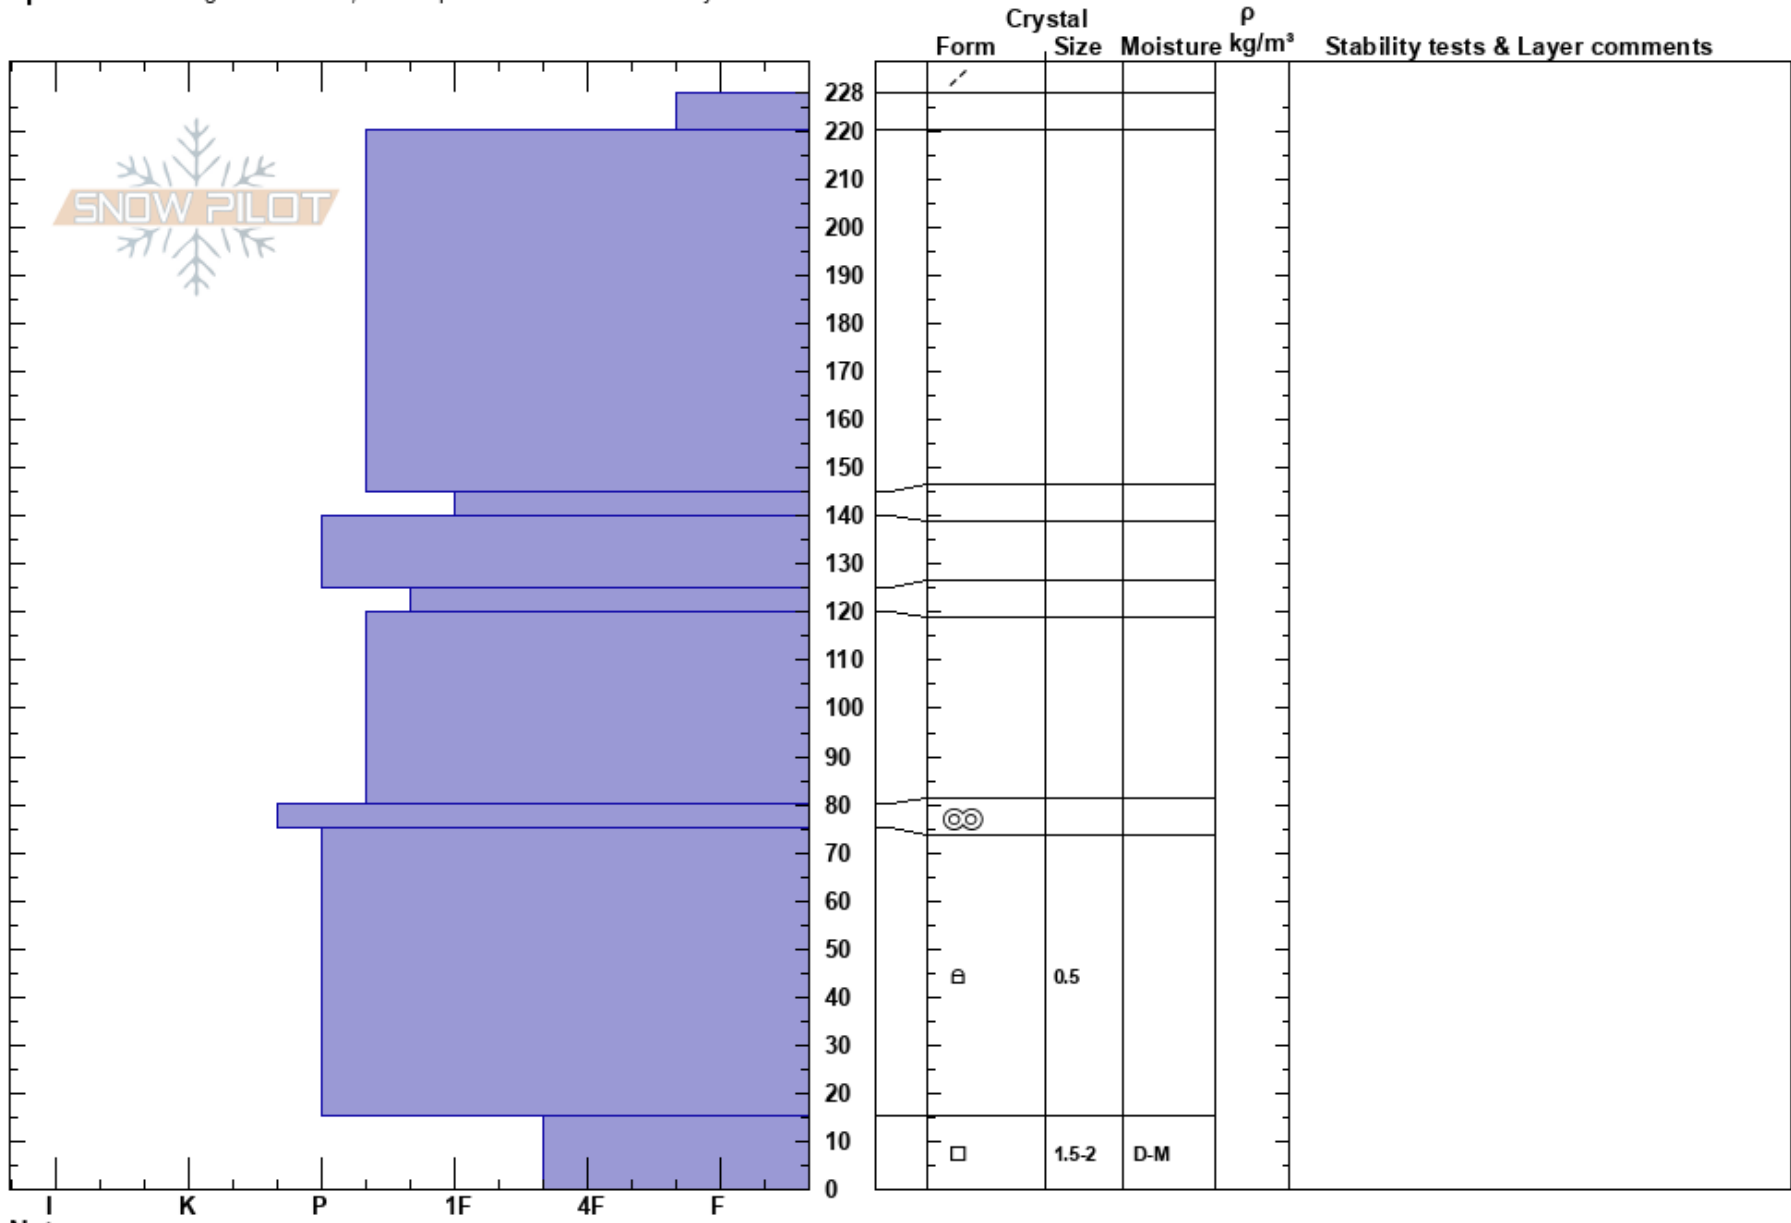

Hamilton Zone 4/3
 Craigieburn Range
 New Zealand
Elevation: 1850 m
Aspect: E

Hamish McKay
 24/08/2023 - 12:00
Co-ord: -43.11348N, 171.69056E
Slope Angle: 37°
Wind Loading: previous

Stability:
Air Temperature:
Sky Cover: BKN
Precipitation: NO
Wind: S Light Breeze

Specifics: Pit dug in a Ski Area; Pit is representative of backcountry

Notes: