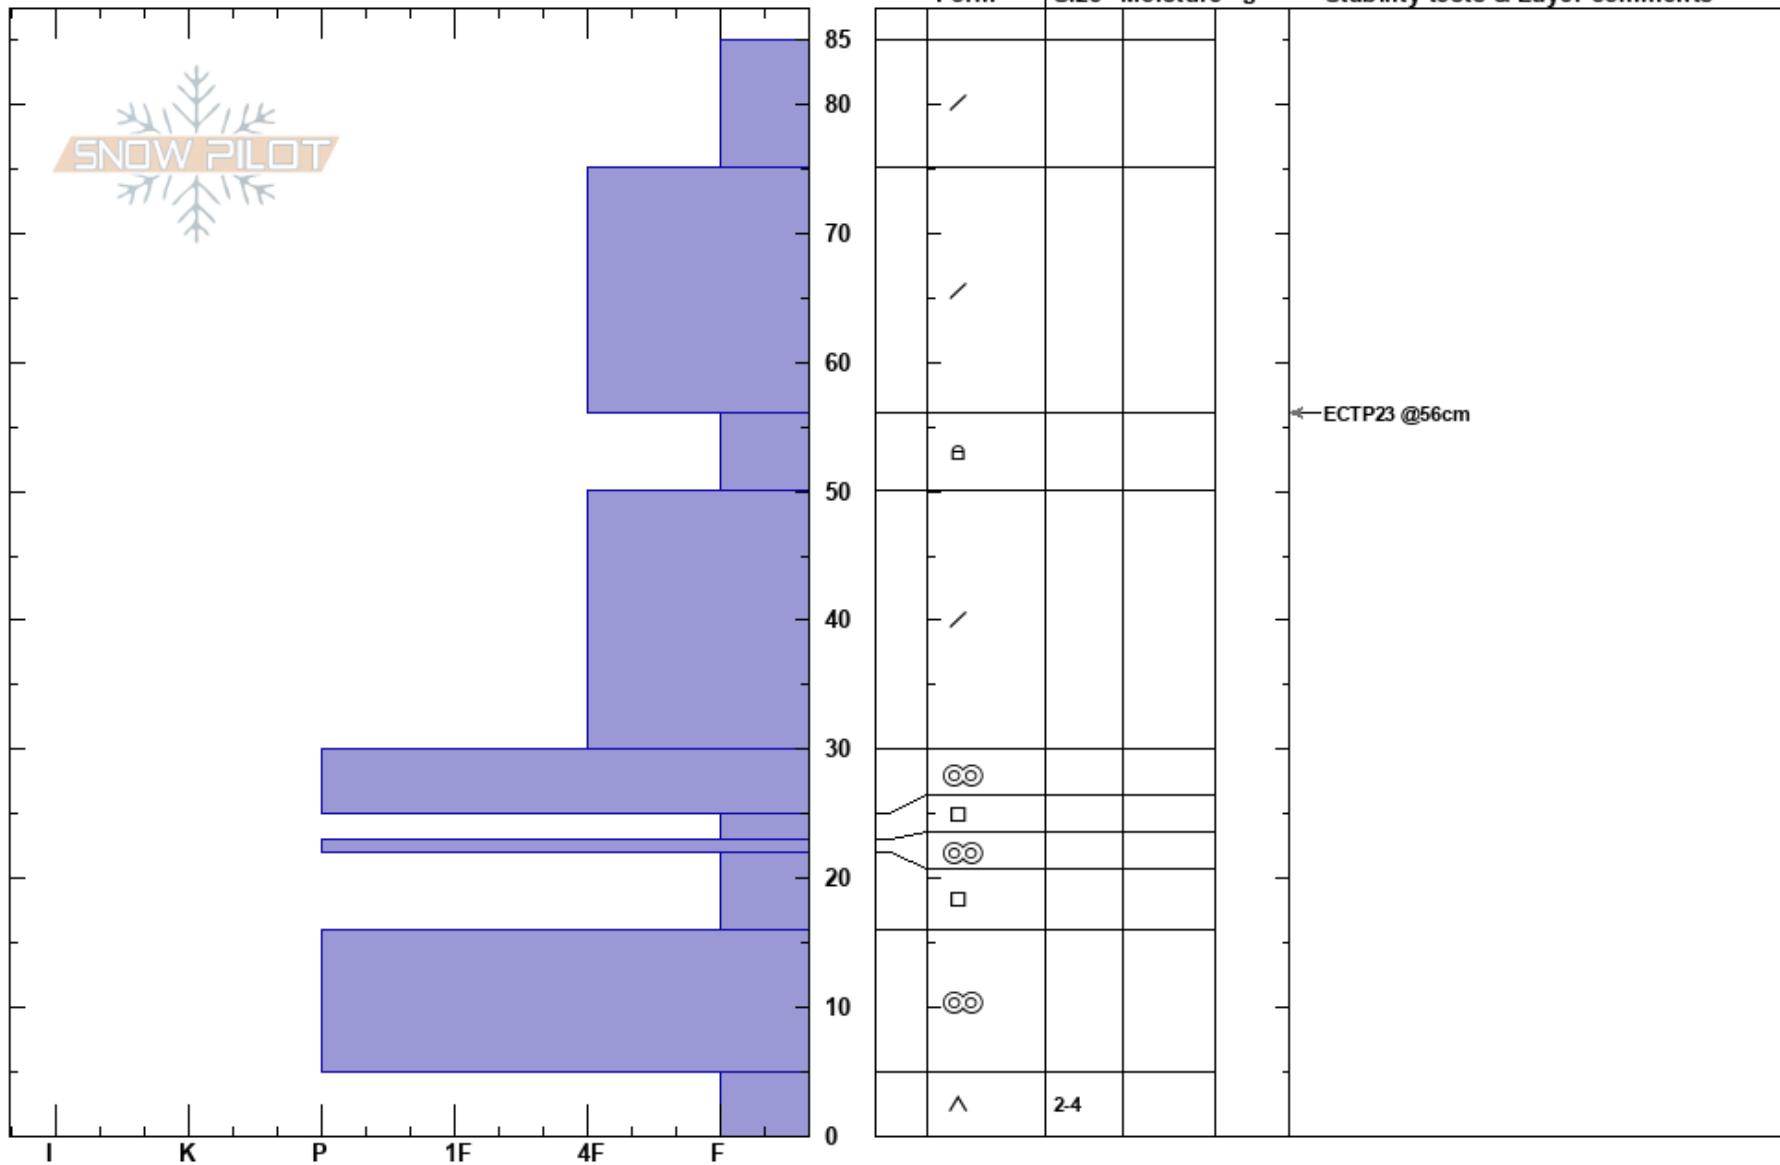

LA8
 Craigieburn Range
 New Zealand
 Elevation: 1800 m
 Aspect: SE
 Specifics: Pit dug in a Ski Area; Pit is representative of backcountry; We skied slope

Geoff Browne
 23/08/2023 - 11:00
 Co-ord: -43.19259S, 171.59997E
 Slope Angle: 35°
 Wind Loading:

Stability:
 Air Temperature:
 Sky Cover: CLR
 Precipitation: NO
 Wind:

HS:85
 Layer Notes:
 75-56cm: Problematic layer

Notes: