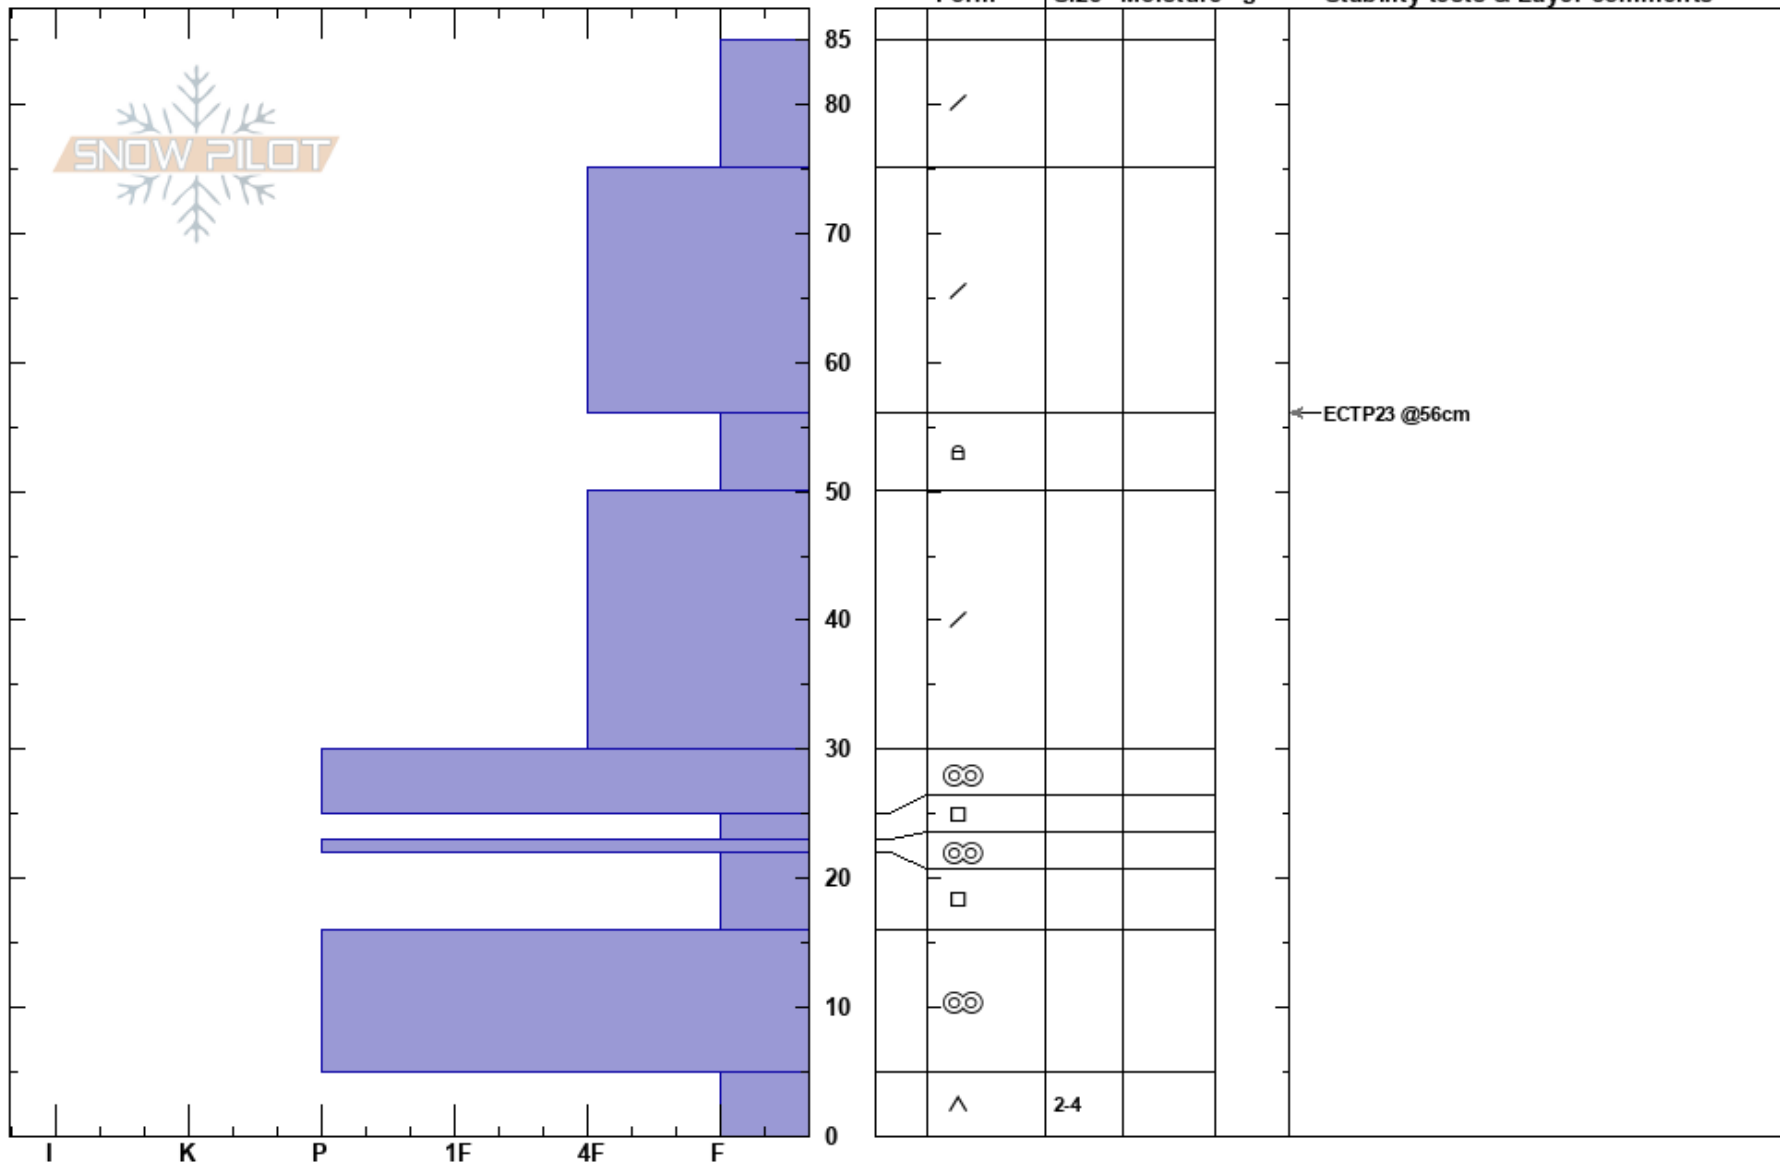

LA8
 Craigieburn Range
 New Zealand
Elevation: 1800 m
Aspect: SE
Specifics: Pit dug in a Ski Area; Pit is representative of backcountry; We skied slope

Geoff Browne
 23/08/2023 - 11:00
Co-ord: -43.19259S, 171.59997E
Slope Angle: 35°
Wind Loading:

Stability:
Air Temperature:
Sky Cover: CLR
Precipitation: NO
Wind:

HS:85
Layer Notes:
 75-56cm: Problematic layer

Notes: