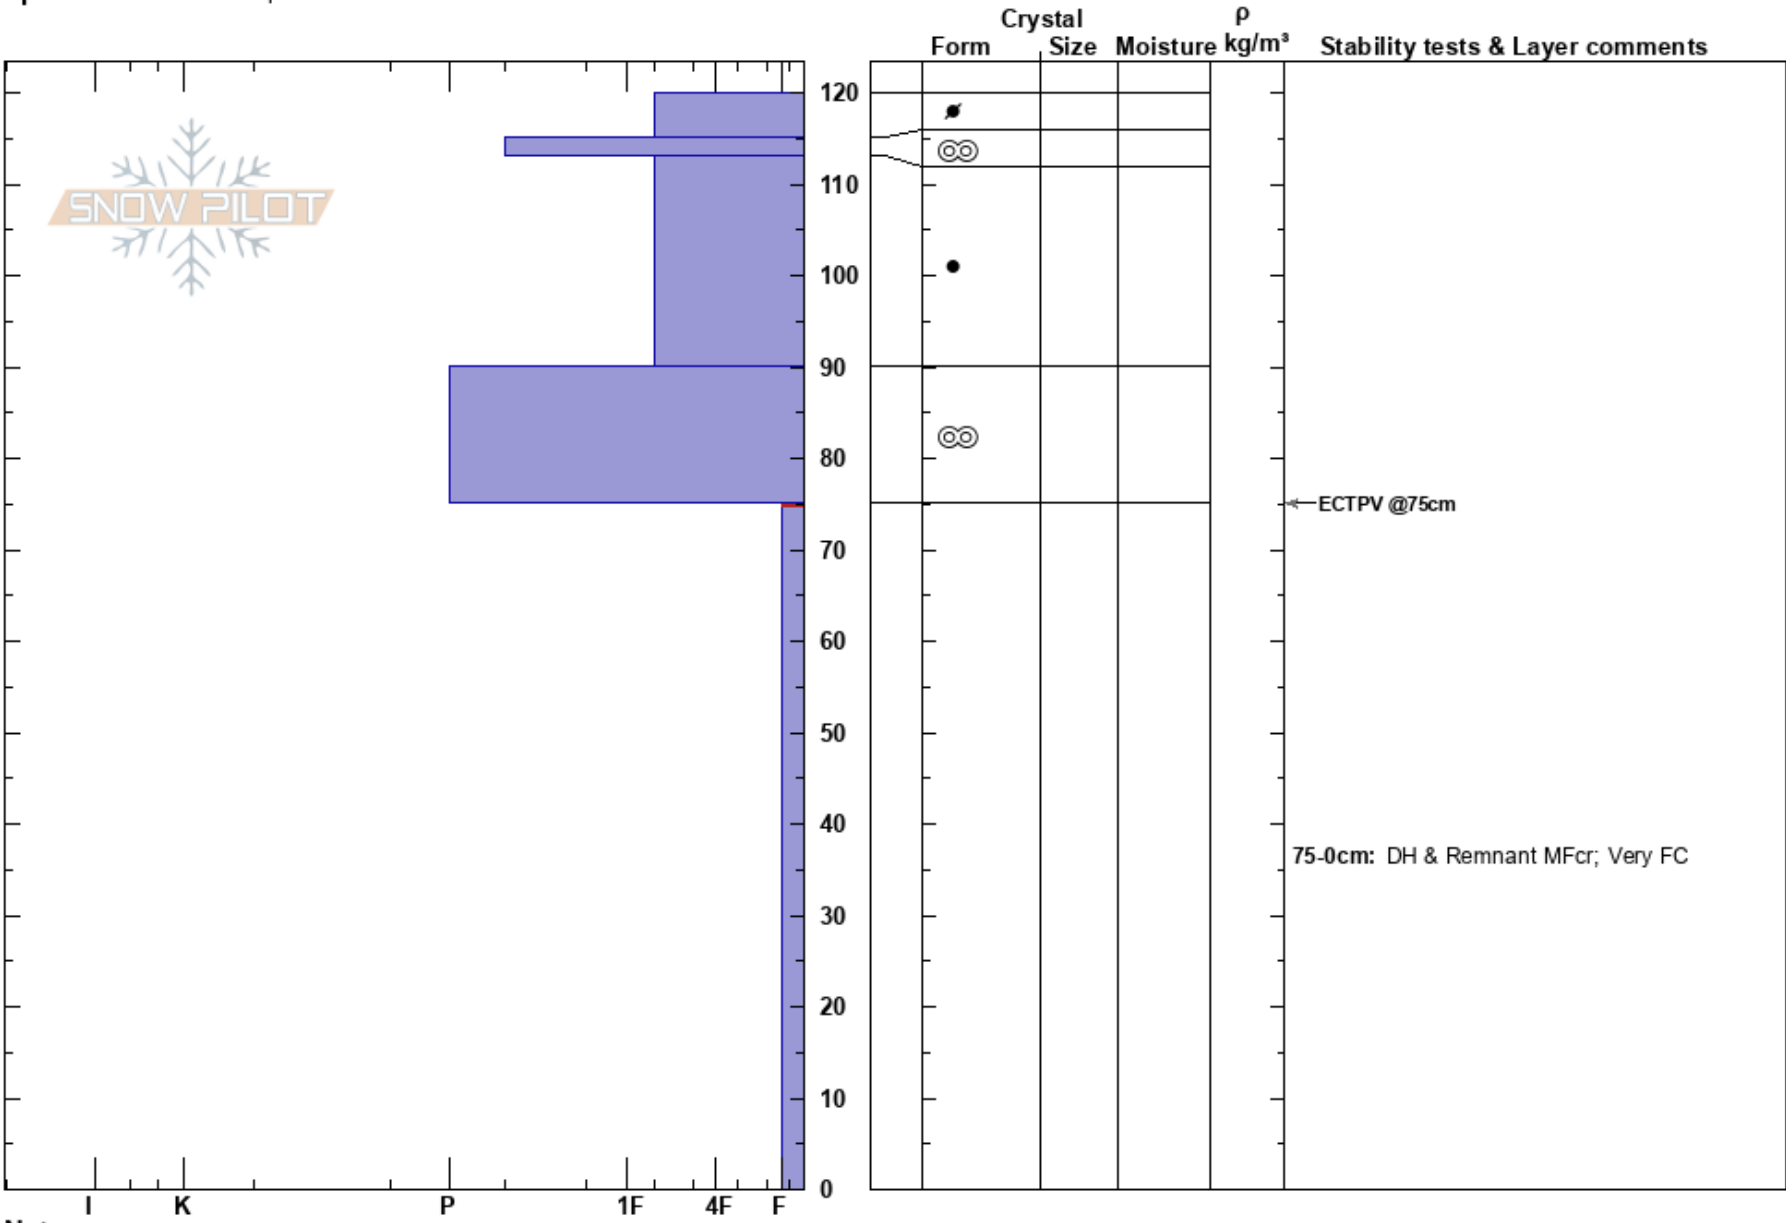

Reef Saddle Sunny Side
 Richardson's
 New Zealand
Elevation: 2063 m
Aspect: W
Specifics: We skied slope

Harris Mountain
 23/08/2023 - 12:00
Co-ord: -44.68862N, 168.56474E
Slope Angle: 34°
Wind Loading:

Stability:
Air Temperature:
Sky Cover: FEW
Precipitation:
Wind: W Light Breeze

HS: 120
Layer Notes:
 75-0cm: DH & Remnant MFcr; Very FC
 75-0cm: Problematic layer

Notes: