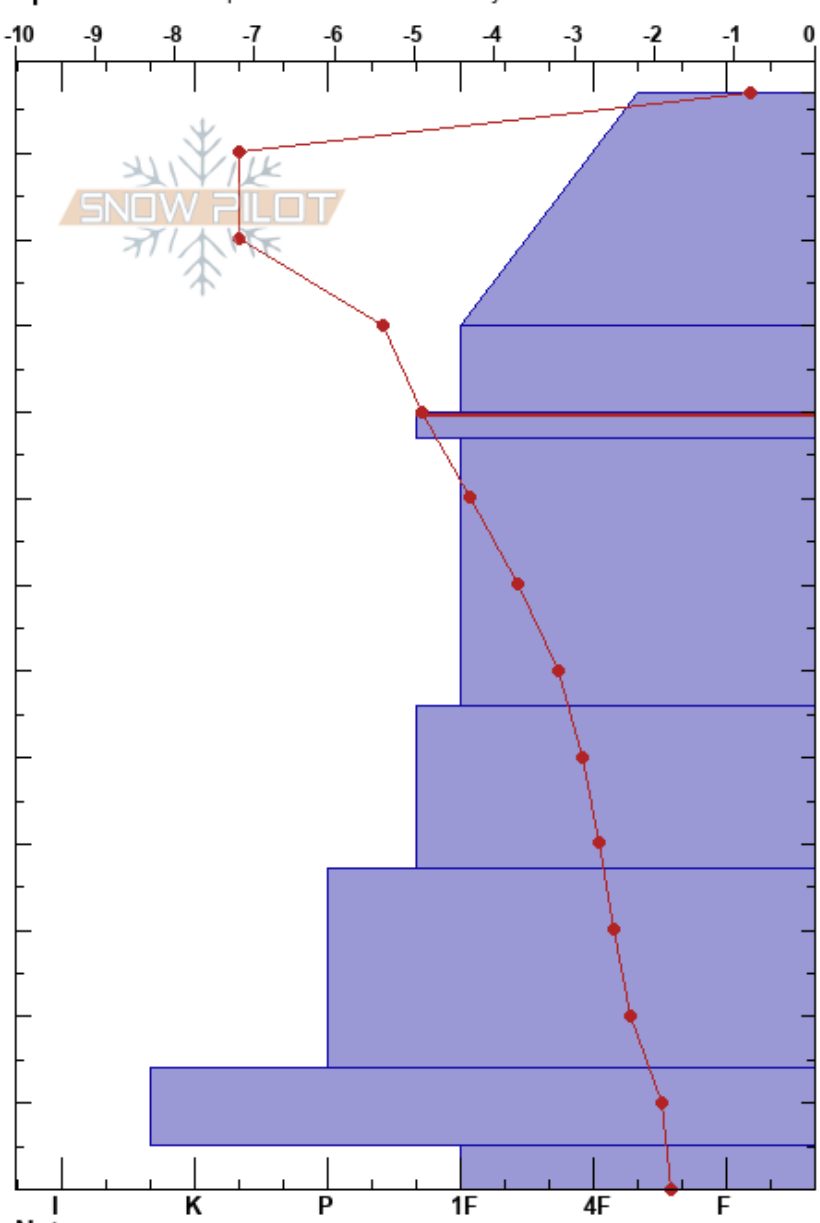

Cigar, M Skier's Left
 Remarkables Range
 New Zealand
Elevation: 1950 m
Aspect: SW
Specifics: Pit is representative of backcountry

Remarks Snow Safety
 17/08/2023 - 14:20
Co-ord: -45.05194S, 168.83197E
Slope Angle: 38°
Wind Loading: no

Stability:
Air Temperature: 1°C
Sky Cover: CLR
Precipitation: NO
Wind: W Light Breeze

PF: 30
PS: 25 90-87cm: Problematic layer

Form	Crystal Size	Moisture	ρ kg/m ³	Stability tests & Layer comments
∇	6			
▣ (/)	1 (0.5)			
/ (●)	0.5 (0.5)			
▣ (⊕)	1 (1)			← ECTN25 @90cm
●	1			← STV @87cm ← CT18, BRK @87cm
●	1			← CT28, RP @73cm
●	0.5			← STE @60cm
●	0.3			← STM @37cm
∇ (⊙)				← STM @15cm
⊕	0.5			