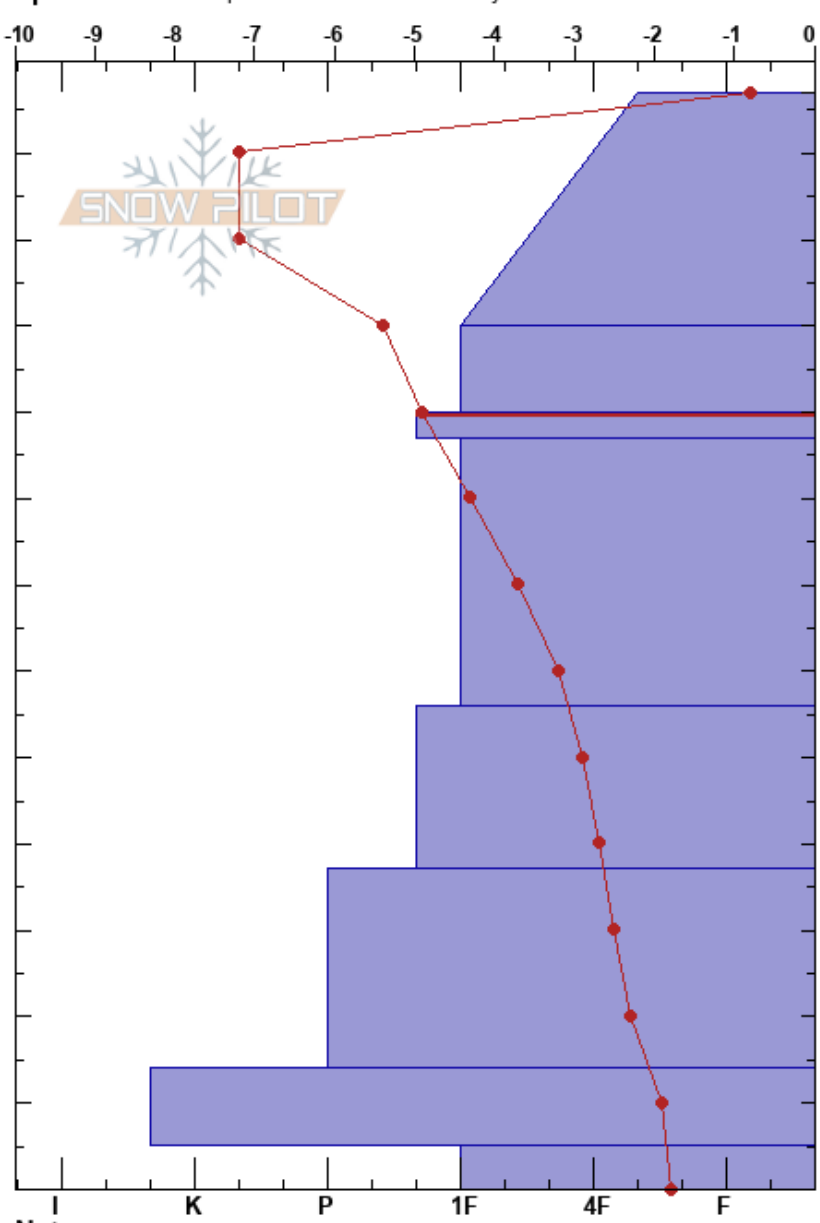

Cigar, M Skier's Left  
 Remarkables Range  
 New Zealand  
**Elevation:** 1950 m  
**Aspect:** SW  
**Specifics:** Pit is representative of backcountry

Remarks Snow Safety  
 17/08/2023 - 14:20  
**Co-ord:** -45.05194S, 168.83197E  
**Slope Angle:** 38°  
**Wind Loading:** no

**Stability:**  
**Air Temperature:** 1°C  
**Sky Cover:** CLR  
**Precipitation:** NO  
**Wind:** W Light Breeze

**PF:** 30  
**PS:** 25 90-87cm: Problematic layer

Form	Crystal Size	Moisture	$\rho$ kg/m <sup>3</sup>	Stability tests & Layer comments
∇	6			
∩ ( / )	1 (0.5)			
/ ( ● )	0.5 (0.5)			
⊞ ( ⊘ )	1 (1)			← ECTN25 @90cm
●	1			← STV @87cm ← CT18, BRK @87cm
●	1			← CT28, RP @73cm
●	0.5			← STE @60cm
●	0.3			← STM @37cm
∇ ( ⊙ )				
⊘	0.5			← STM @15cm