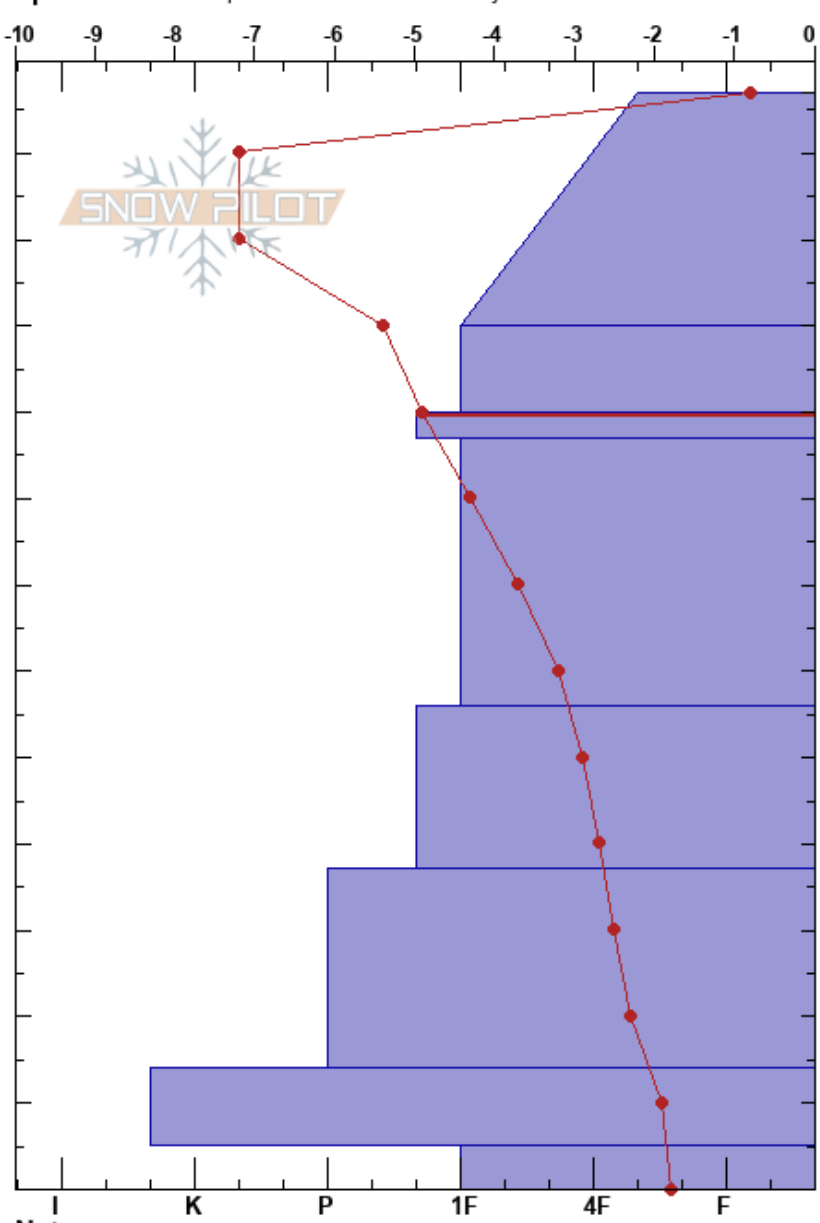

Cigar, M Skier's Left
 Remarkables Range
 New Zealand
Elevation: 1950 m
Aspect: SW
Specifics: Pit is representative of backcountry

Remarks Snow Safety
 17/08/2023 - 14:20
Co-ord: -45.05194S, 168.83197E
Slope Angle: 38°
Wind Loading: no

Stability:
Air Temperature: 1°C
Sky Cover: CLR
Precipitation: NO
Wind: W Light Breeze

PF: 30
PS: 25 90-87cm: Problematic layer

Form	Crystal Size	Moisture	ρ kg/m ³	Stability tests & Layer comments
∇	6			
∇ (/)	1 (0.5)			
/ (●)	0.5 (0.5)			
⊞ (⊞)	1 (1)			← ECTN25 @90cm
●	1			← STV @87cm ← CT18, BRK @87cm
●	1			← CT28, RP @73cm
●	0.5			← STE @60cm
●	0.3			← STM @37cm
∇ (⊙)				← STM @15cm
⊞	0.5			