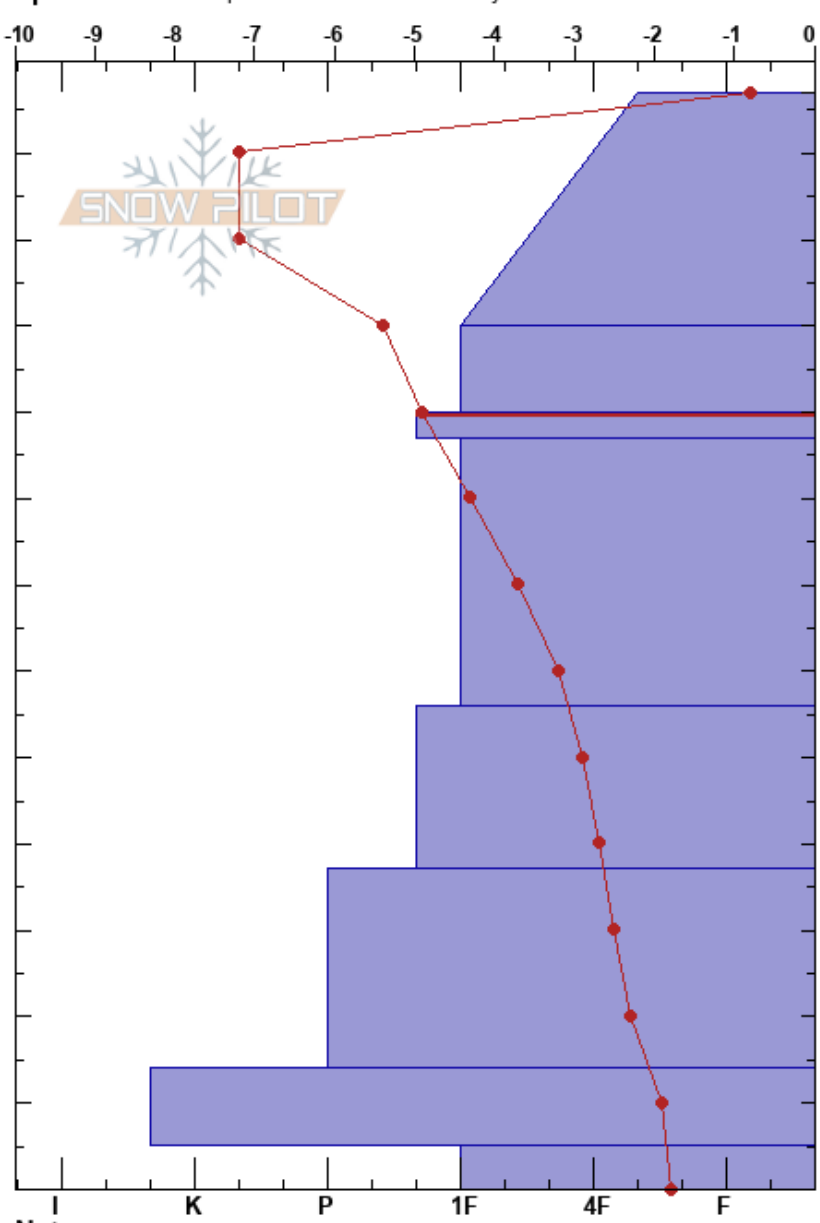

Cigar, M Skier's Left  
 Remarkables Range  
 New Zealand  
**Elevation:** 1950 m  
**Aspect:** SW  
**Specifics:** Pit is representative of backcountry

Remarks Snow Safety  
 17/08/2023 - 14:20  
**Co-ord:** -45.05194S, 168.83197E  
**Slope Angle:** 38°  
**Wind Loading:** no

**Stability:**  
**Air Temperature:** 1°C  
**Sky Cover:** CLR  
**Precipitation:** NO  
**Wind:** W Light Breeze

**PF:** 30  
**PS:** 25 90-87cm: Problematic layer

Form	Crystal Size	Moisture	$\rho$ kg/m <sup>3</sup>	Stability tests & Layer comments
∇	6			
∩ ( / )	1 (0.5)			
/ ( ● )	0.5 (0.5)			
⊖ ( ⊕ )	1 (1)			← ECTN25 @90cm
●	1			← STV @87cm ← CT18, BRK @87cm
●	1			← CT28, RP @73cm
●	0.5			← STE @60cm
●	0.3			← STM @37cm
∇ ( ⊙ )				← STM @15cm
⊕	0.5			