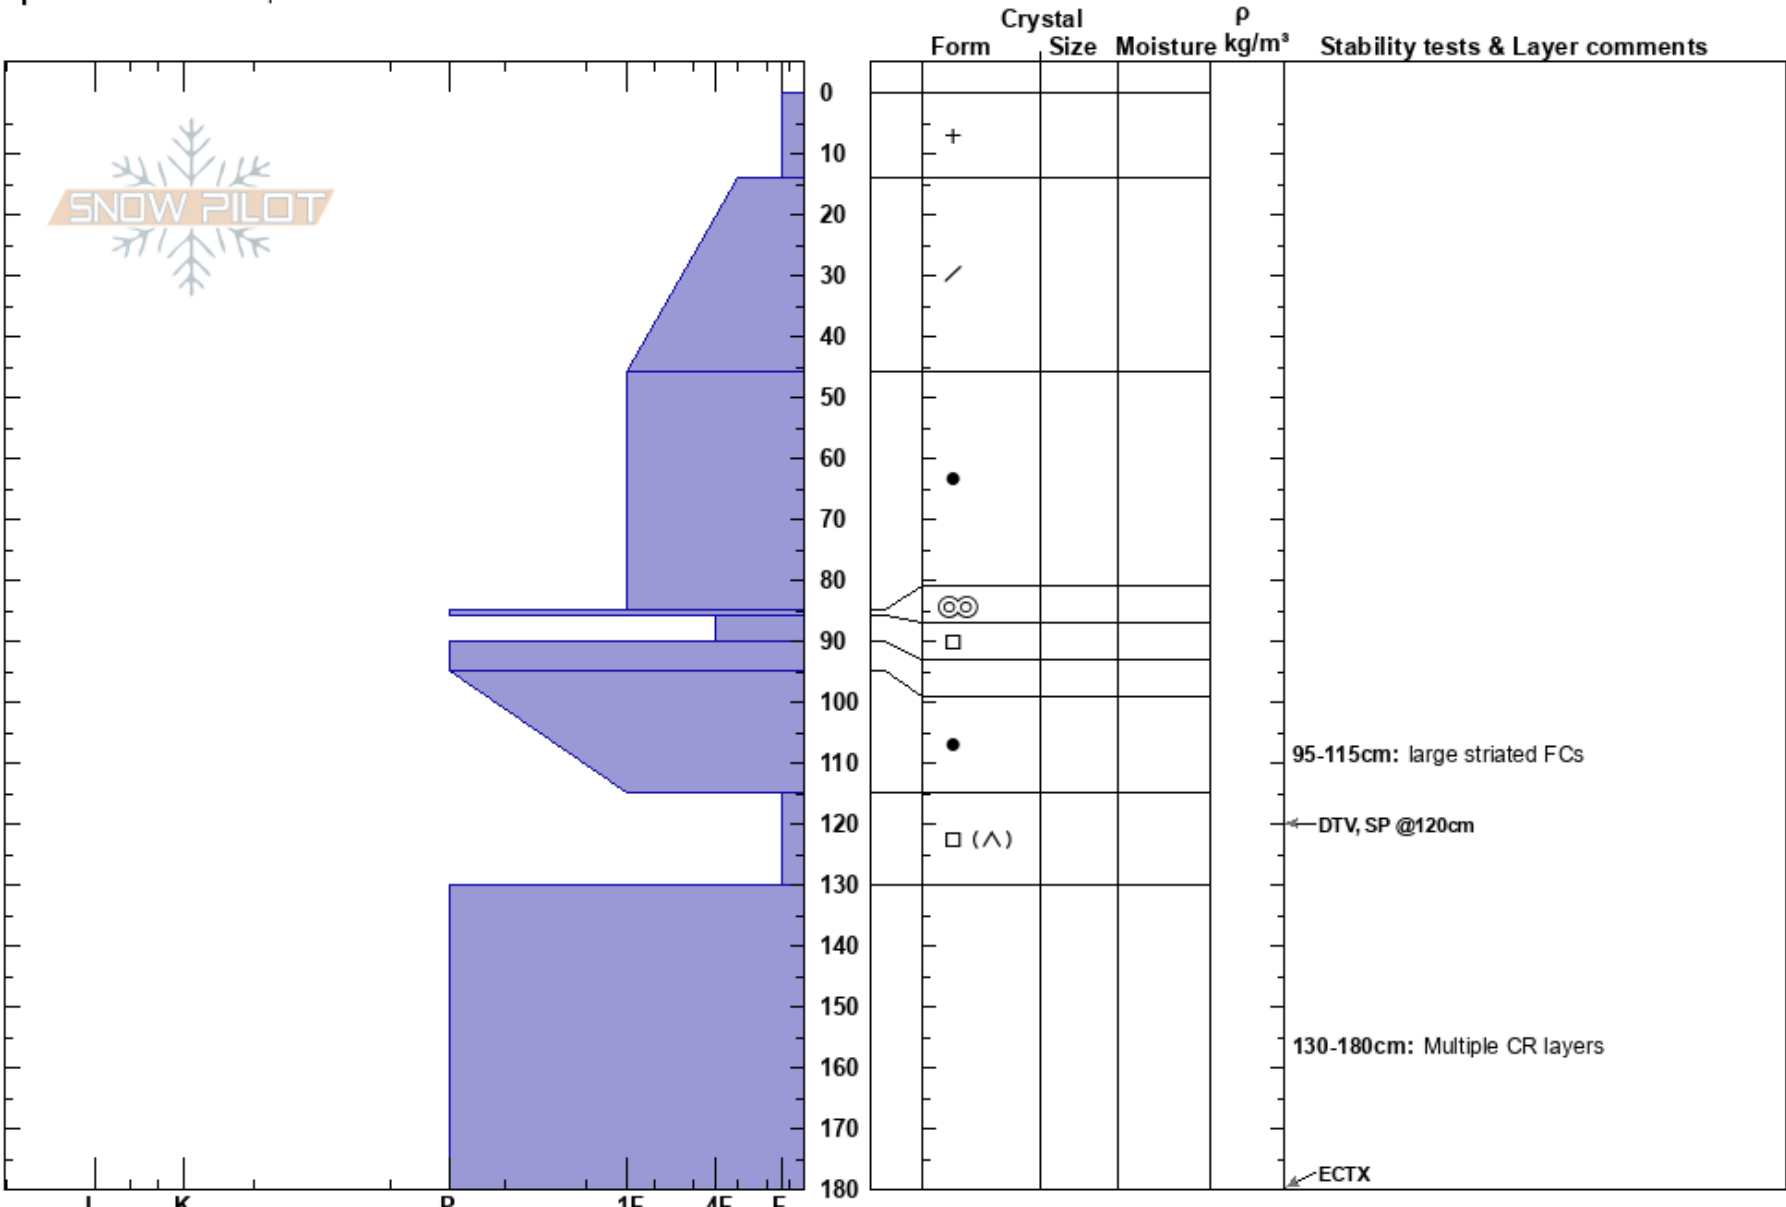

Piccolo  
 Remarkables Range  
 New Zealand  
**Elevation:** 1850 m  
**Aspect:** S  
**Specifics:** We skied slope

Hugh Barnard  
 22/08/2023 - 13:00  
**Co-ord:** -44.61135N, 168.60173W  
**Slope Angle:** 25°  
**Wind Loading:** previous

**Stability:**  
**Air Temperature:** 3.4°C  
**Sky Cover:** FEW  
**Precipitation:** NO  
**Wind:** S Light Breeze

**HS:** 180  
**PF:** 25  
**PS:** 10  
**Layer Notes:**  
 95-115cm: large striated FCs  
 95-115cm: Problematic layer  
 130-180cm: Multiple CR layers