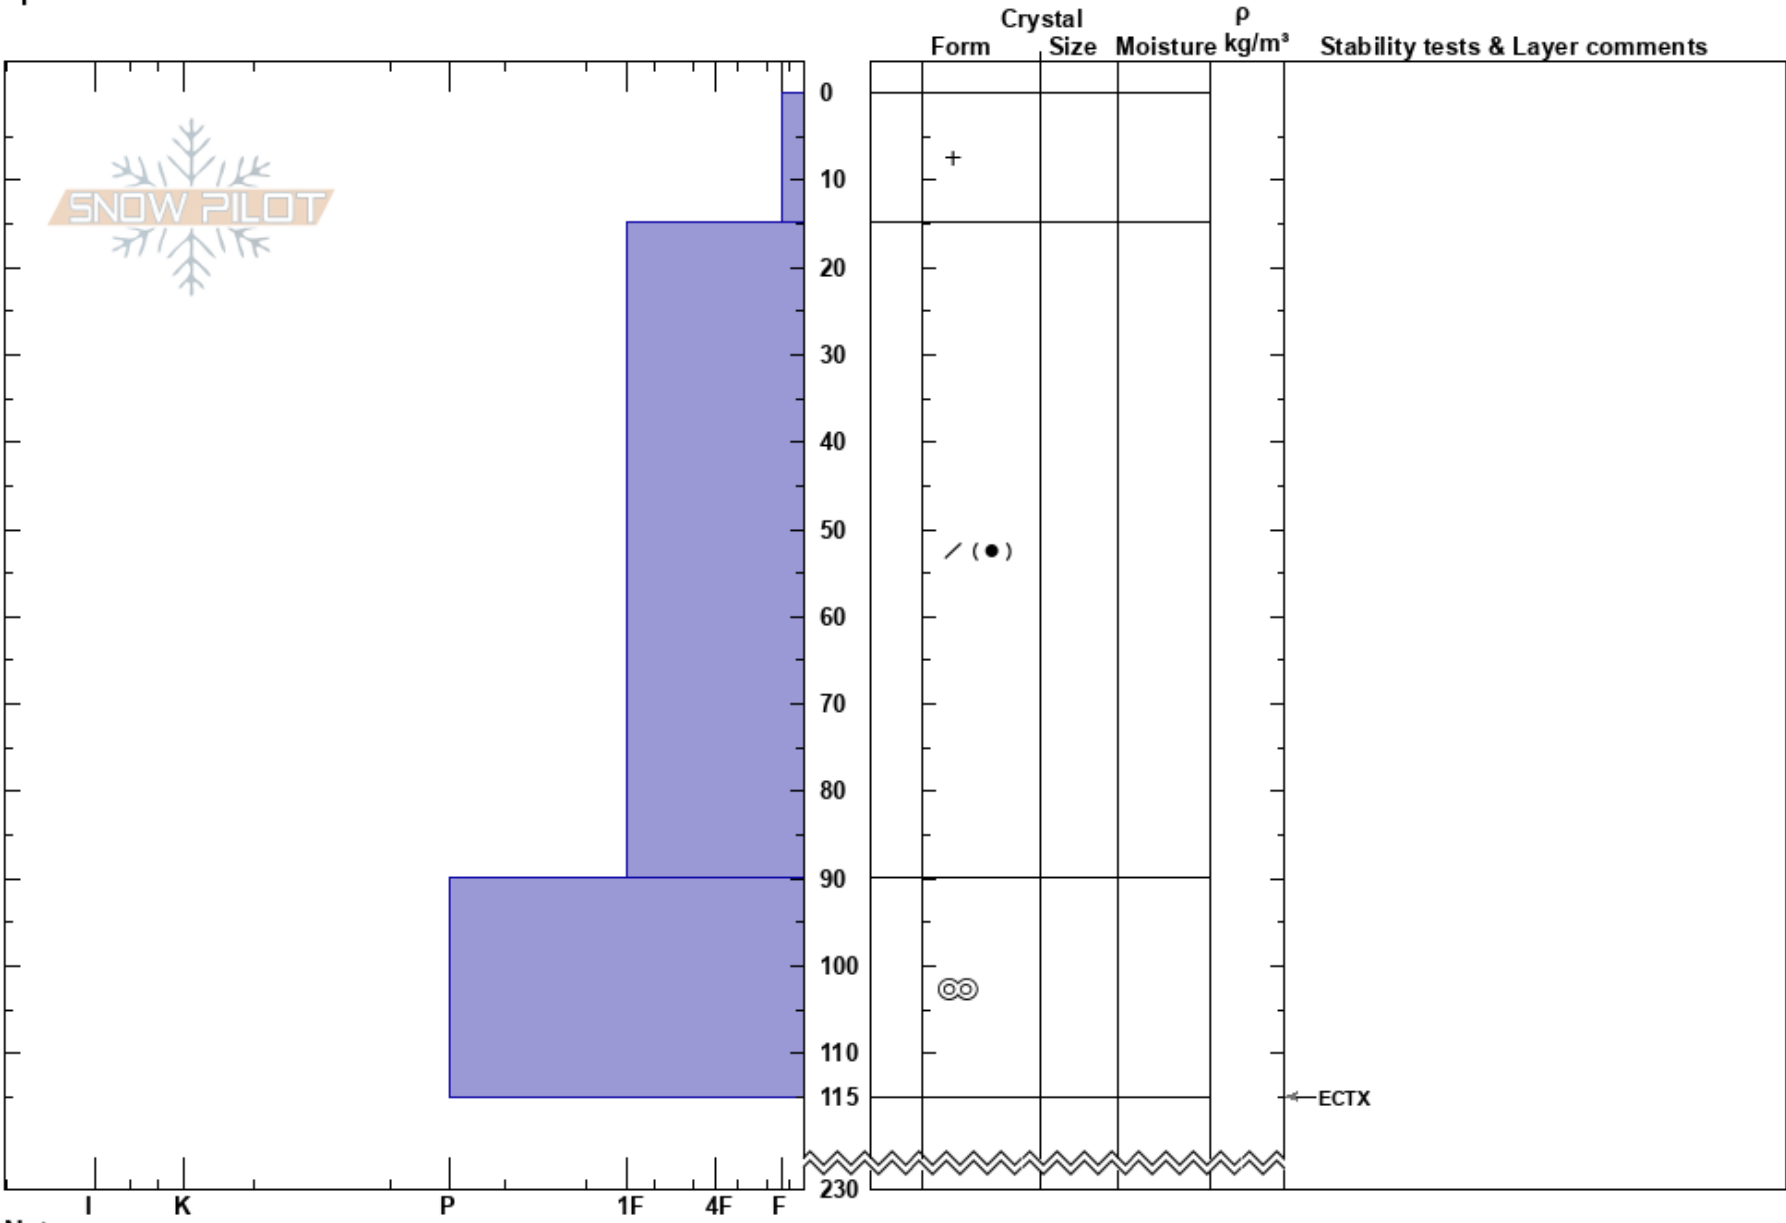

Twilight  
 north Buchanans  
 New Zealand  
**Elevation:** 1700 m  
**Aspect:** S  
**Specifics:**

Harris Mountain  
 21/08/2023 - 13:00  
**Co-ord:** -44.31328N, 168.93093E  
**Slope Angle:** 25°  
**Wind Loading:**

**Stability:**  
**Air Temperature:** 0.6°C **HS:**230 **Layer Notes:**  
**PF:** 50  
**Sky Cover:** FEW  
**Precipitation:** NO  
**Wind:** S Light Breeze

**Notes:** Slap