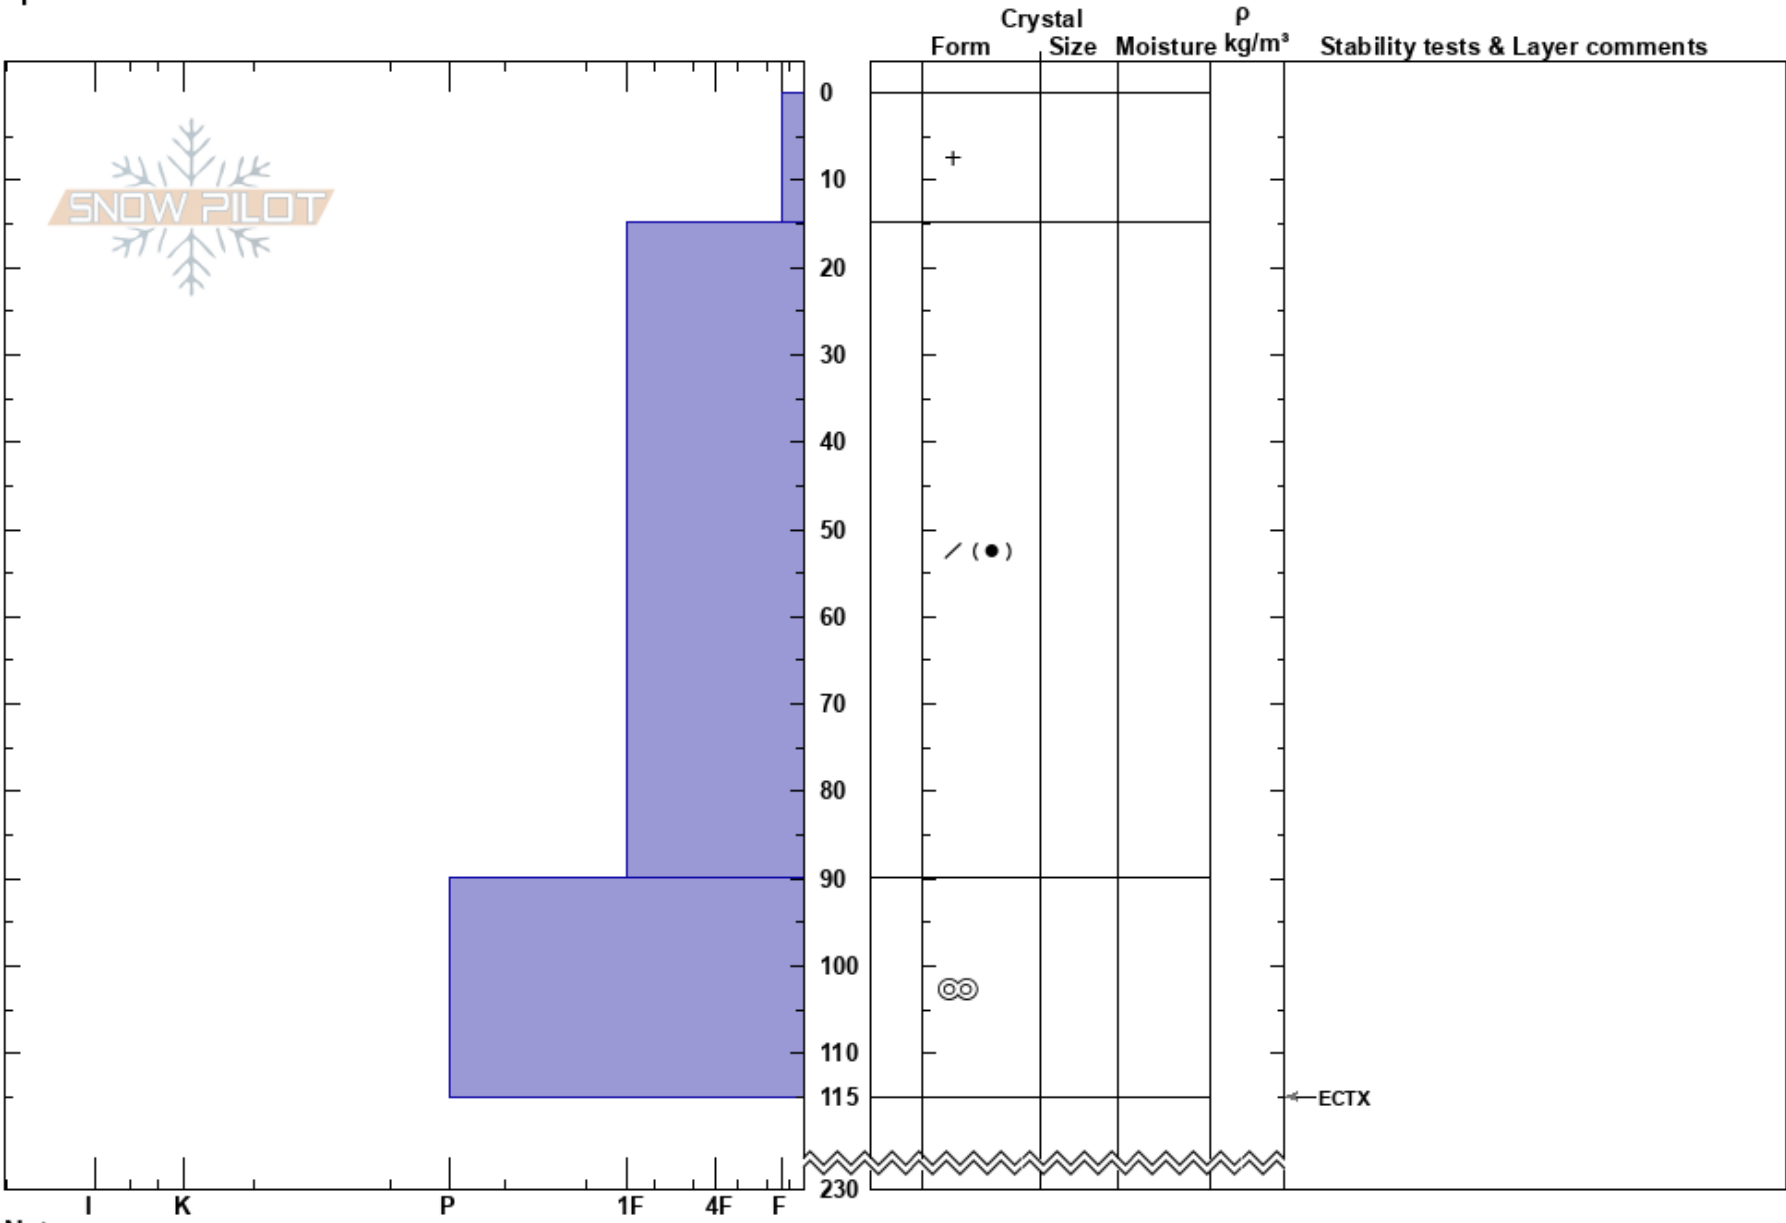

Twilight  
 north Buchanans  
 New Zealand  
**Elevation:** 1700 m  
**Aspect:** S  
**Specifics:**

Harris Mountain  
 21/08/2023 - 13:00  
**Co-ord:** -44.31328N, 168.93093E  
**Slope Angle:** 25°  
**Wind Loading:**

**Stability:**  
**Air Temperature:** 0.6°C  
**Sky Cover:** FEW  
**Precipitation:** NO  
**Wind:** S Light Breeze

**HS:**230  
**PF:** 50  
**Layer Notes:**

**Notes:** Slap