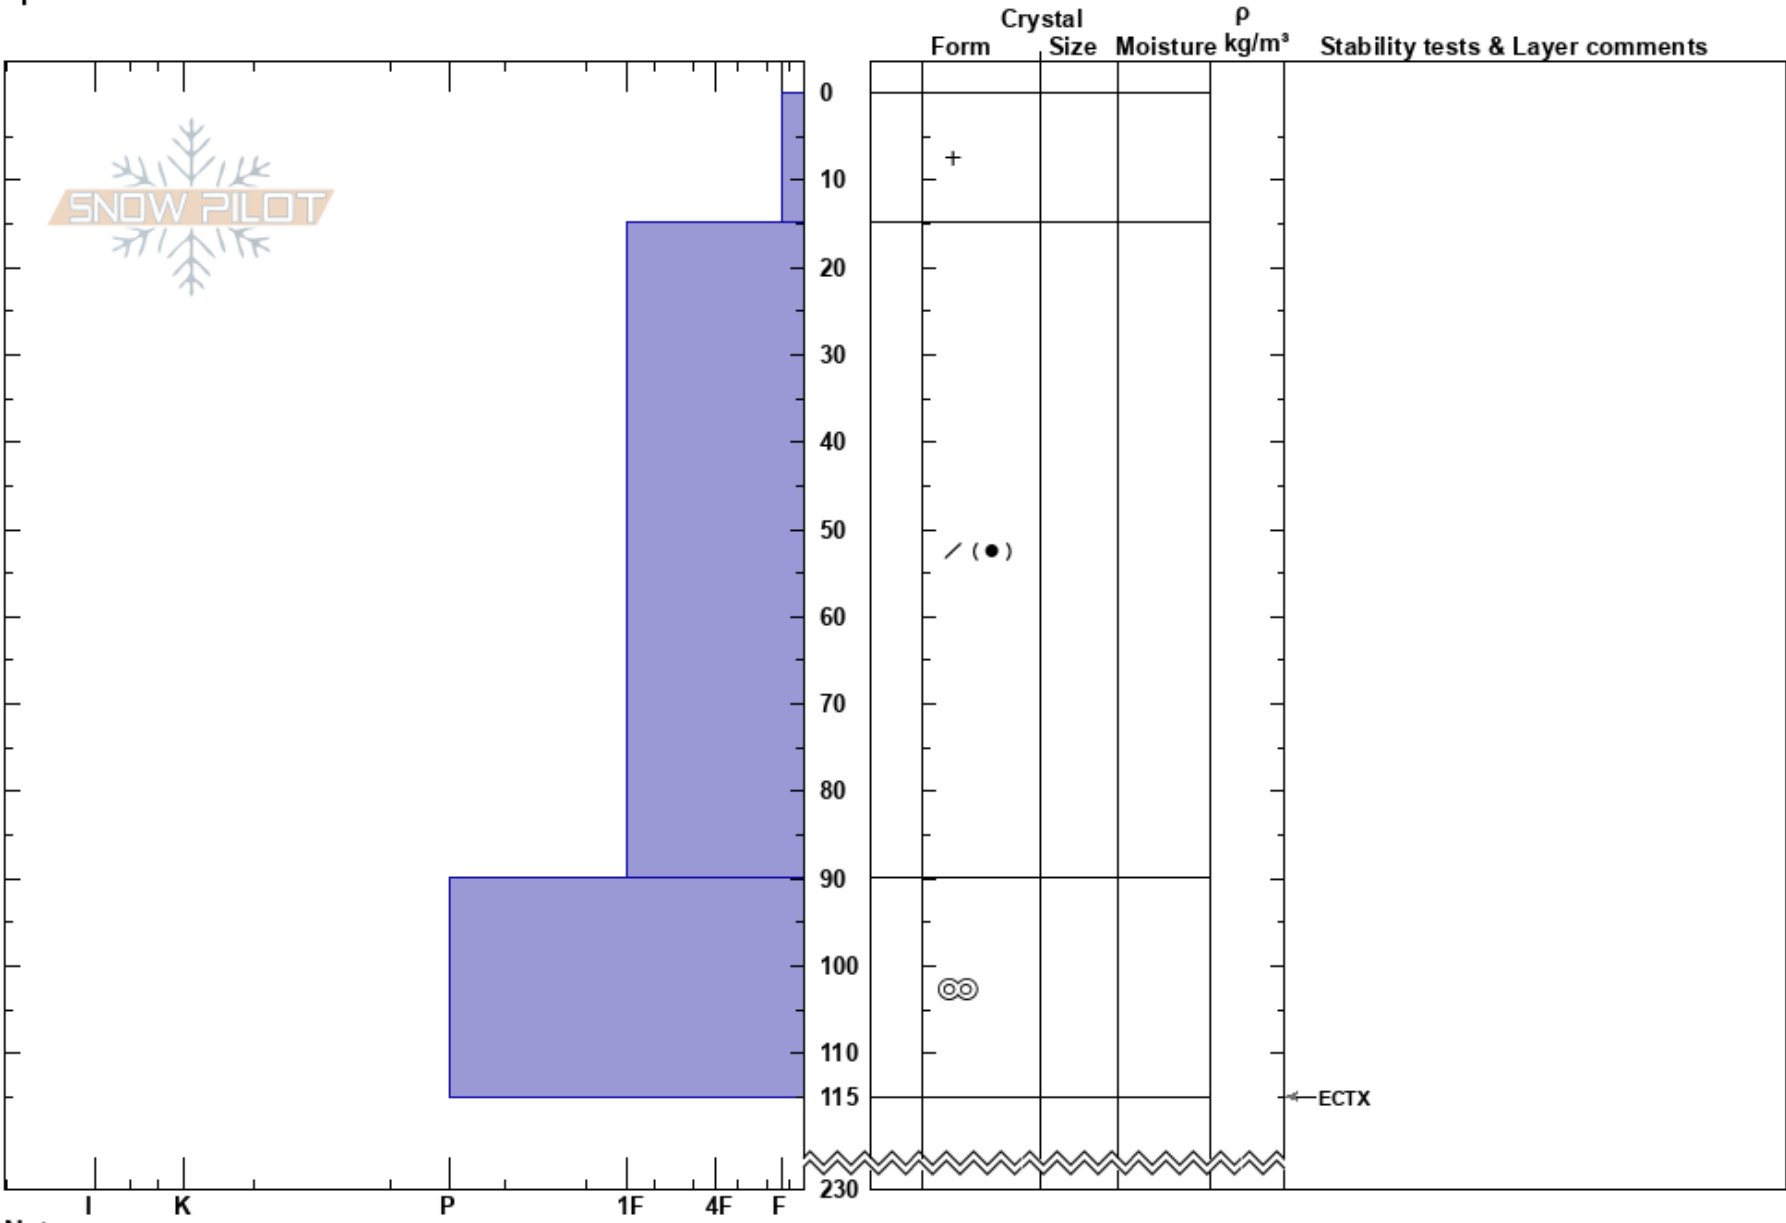

Twilight  
 north Buchanans  
 New Zealand  
**Elevation:** 1700 m  
**Aspect:** S  
**Specifics:**

Harris Mountain  
 21/08/2023 - 13:00  
**Co-ord:** -44.31328N, 168.93093E  
**Slope Angle:** 25°  
**Wind Loading:**

**Stability:** HS:230  
**Air Temperature:** 0.6°C **PF:** 50  
**Sky Cover:** FEW  
**Precipitation:** NO  
**Wind:** S Light Breeze

**Layer Notes:**

**Notes:** Slap