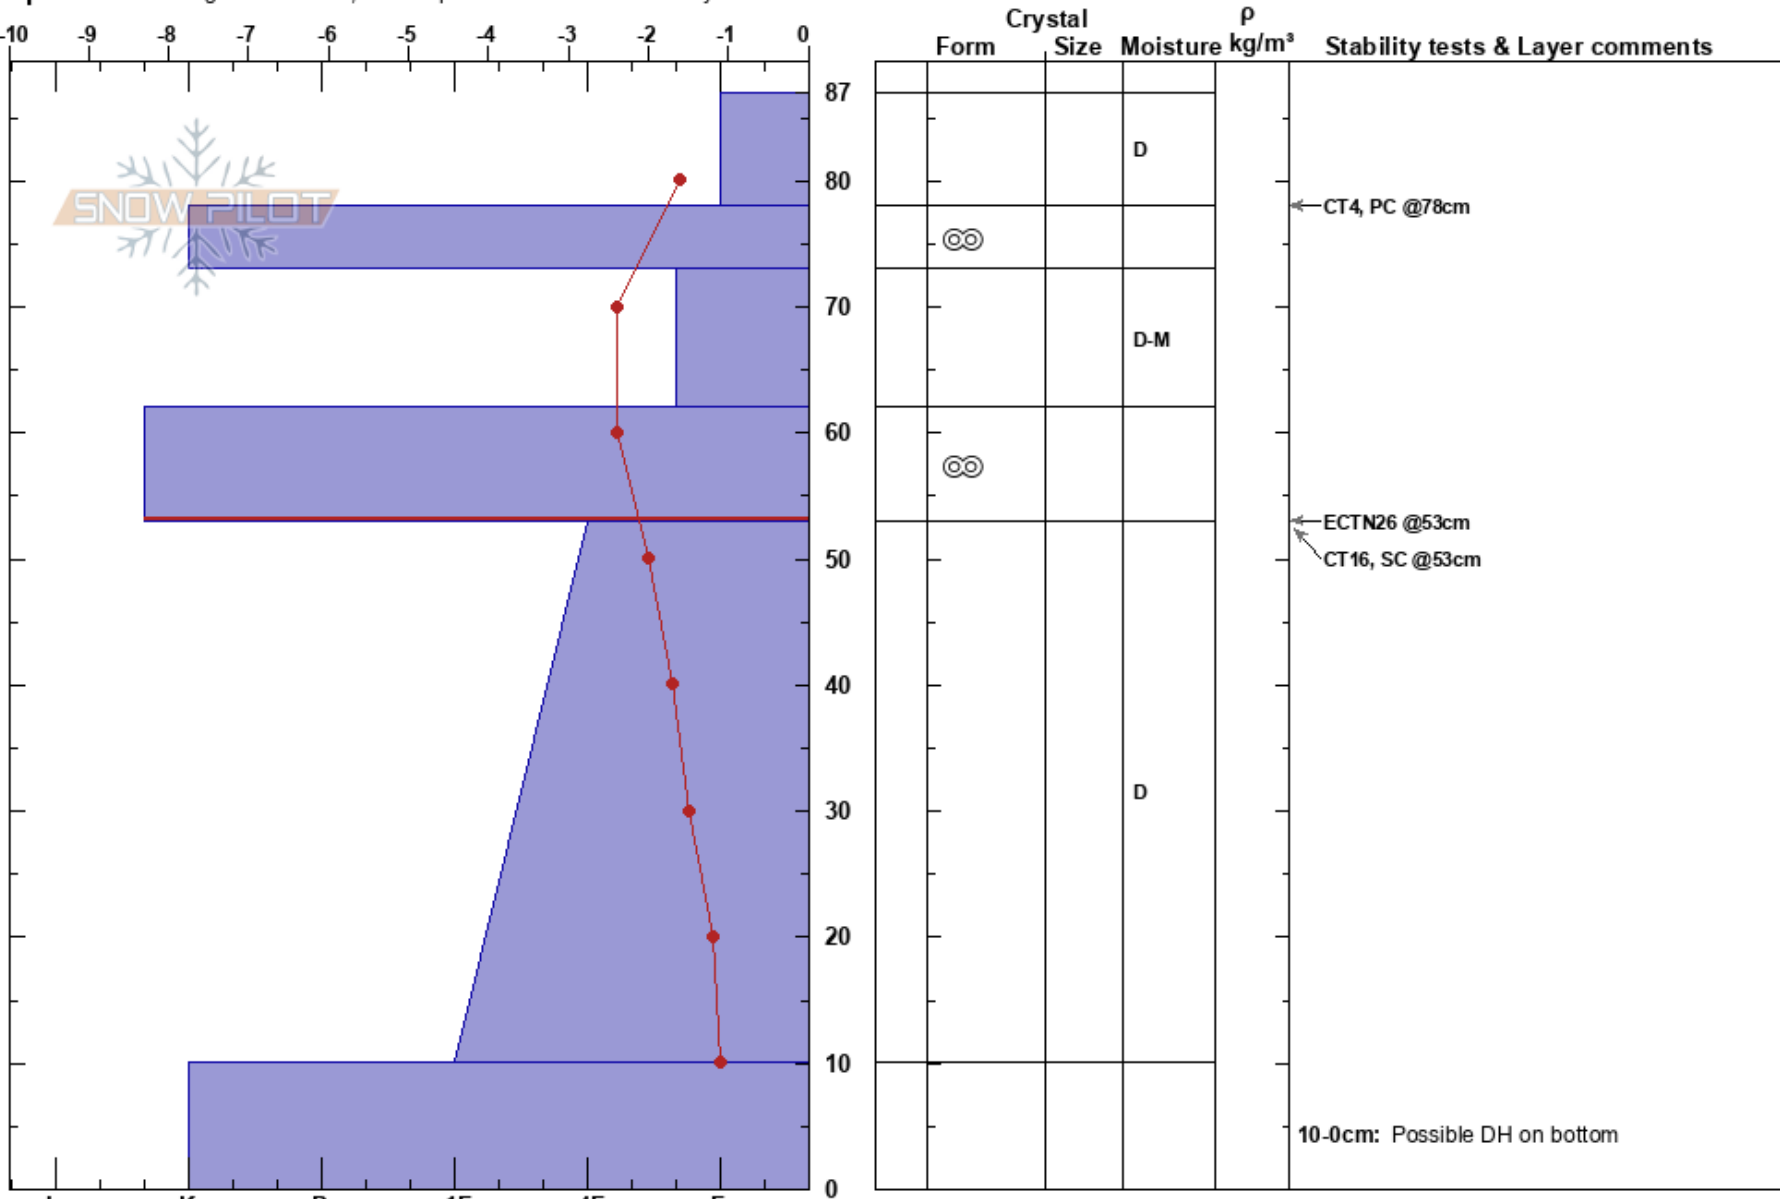

Path 3 partial
 Two Thumbs
 New Zealand
Elevation: 1950 m
Aspect: NW

Jeremy Whiting
 21/08/2023 - 13:40
Co-ord: -43.83623S, 170.66869E
Slope Angle: 34°
Wind Loading: previous

Stability:
Air Temperature: 1.1°C
Sky Cover: BKN
Precipitation: NO
Wind: SE Light Breeze

HS: 87
PF: 50
PS: 5
Layer Notes:
 62-53cm: Problematic layer
 10-0cm: Possible DH on bottom

Specifics: Pit dug in a Ski Area; Pit is representative of backcountry

Notes: Quick profile to investigate snowpack moisture content and bonding of the 230816 snow to the MFcr.