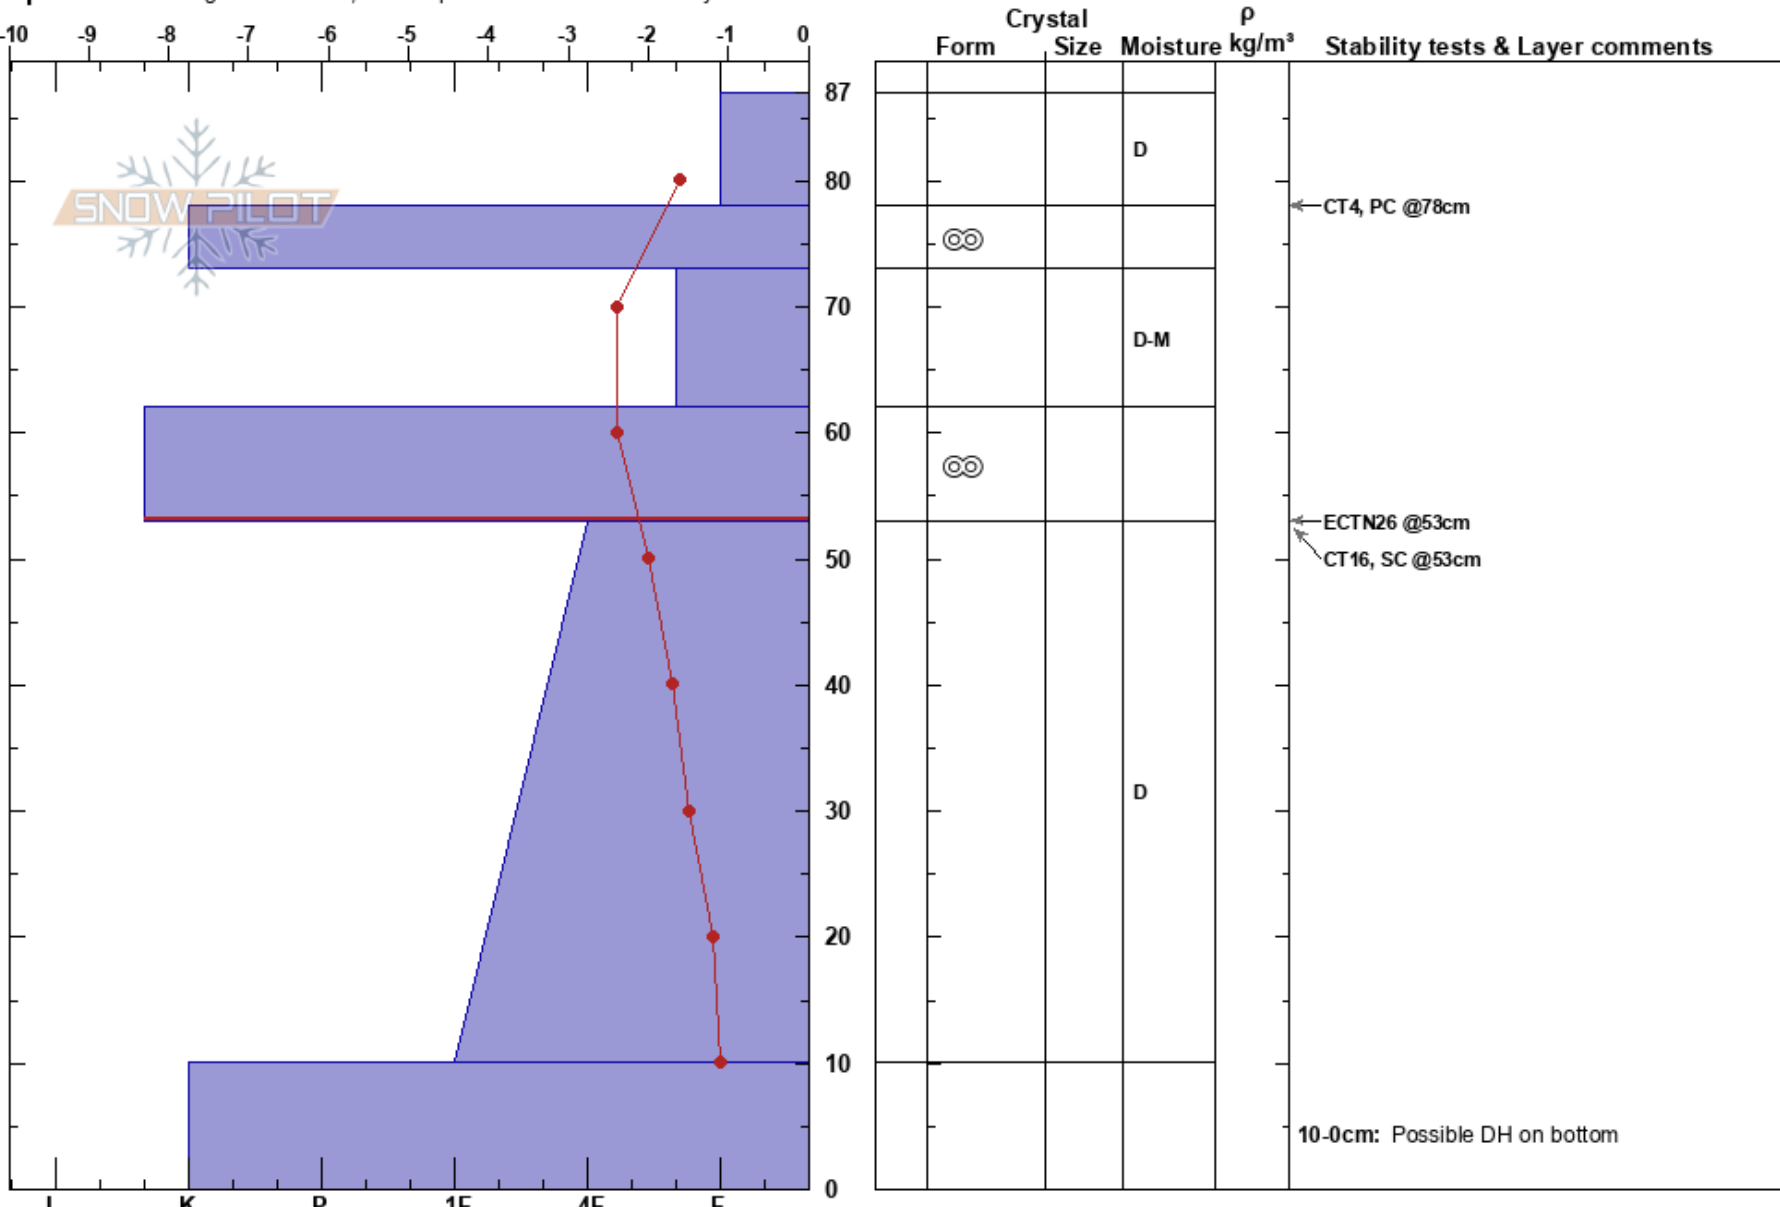

Path 3 partial  
 Two Thumbs  
 New Zealand  
**Elevation:** 1950 m  
**Aspect:** NW

Jeremy Whiting  
 21/08/2023 - 13:40  
**Co-ord:** -43.83623S, 170.66869E  
**Slope Angle:** 34°  
**Wind Loading:** previous

**Stability:**  
**Air Temperature:** 1.1°C  
**Sky Cover:** BKN  
**Precipitation:** NO  
**Wind:** SE Light Breeze

**HS:** 87  
**PF:** 50  
**PS:** 5  
**Layer Notes:**  
 62-53cm: Problematic layer  
 10-0cm: Possible DH on bottom

**Specifics:** Pit dug in a Ski Area; Pit is representative of backcountry

**Notes:** Quick profile to investigate snowpack moisture content and bonding of the 230816 snow to the MFcr.