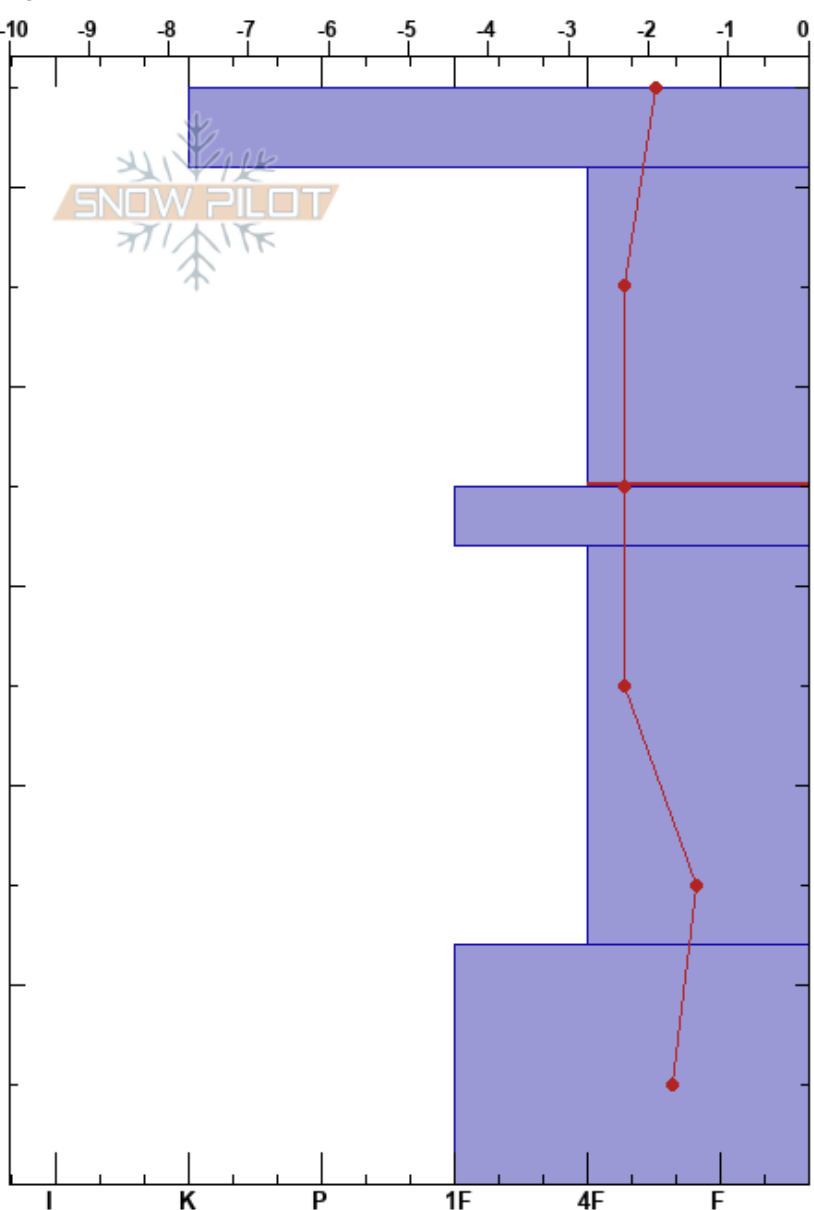

East bowl
 Nelson Lakes
 New Zealand
Elevation: 1740 m
Aspect: 180°

Sarah Churton
 21/08/2023 - 11:00
Co-ord: -41.86792S, 172.86155W
Slope Angle: 30°
Wind Loading: yes

Stability: HS:55
Air Temperature: -0.9°C **PF:** 6
Sky Cover: BKN
Precipitation: NO
Wind: SW Moderate

Specifics: Pit dug in a Ski Area; Pit is representative of backcountry

Form	Crystal		ρ kg/m ³	Stability tests & Layer comments
	Size	Moisture		
○	2			
●	0.3			
●	0.3			
/	0.3			←ECTN21 @21cm RP
○	2.5			